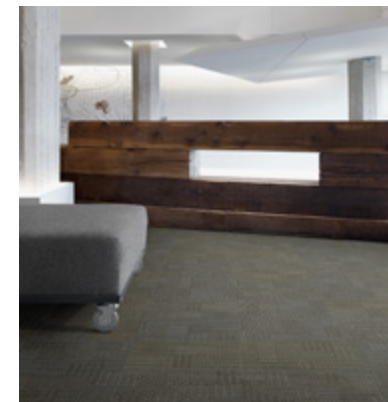

7776 DETAILS