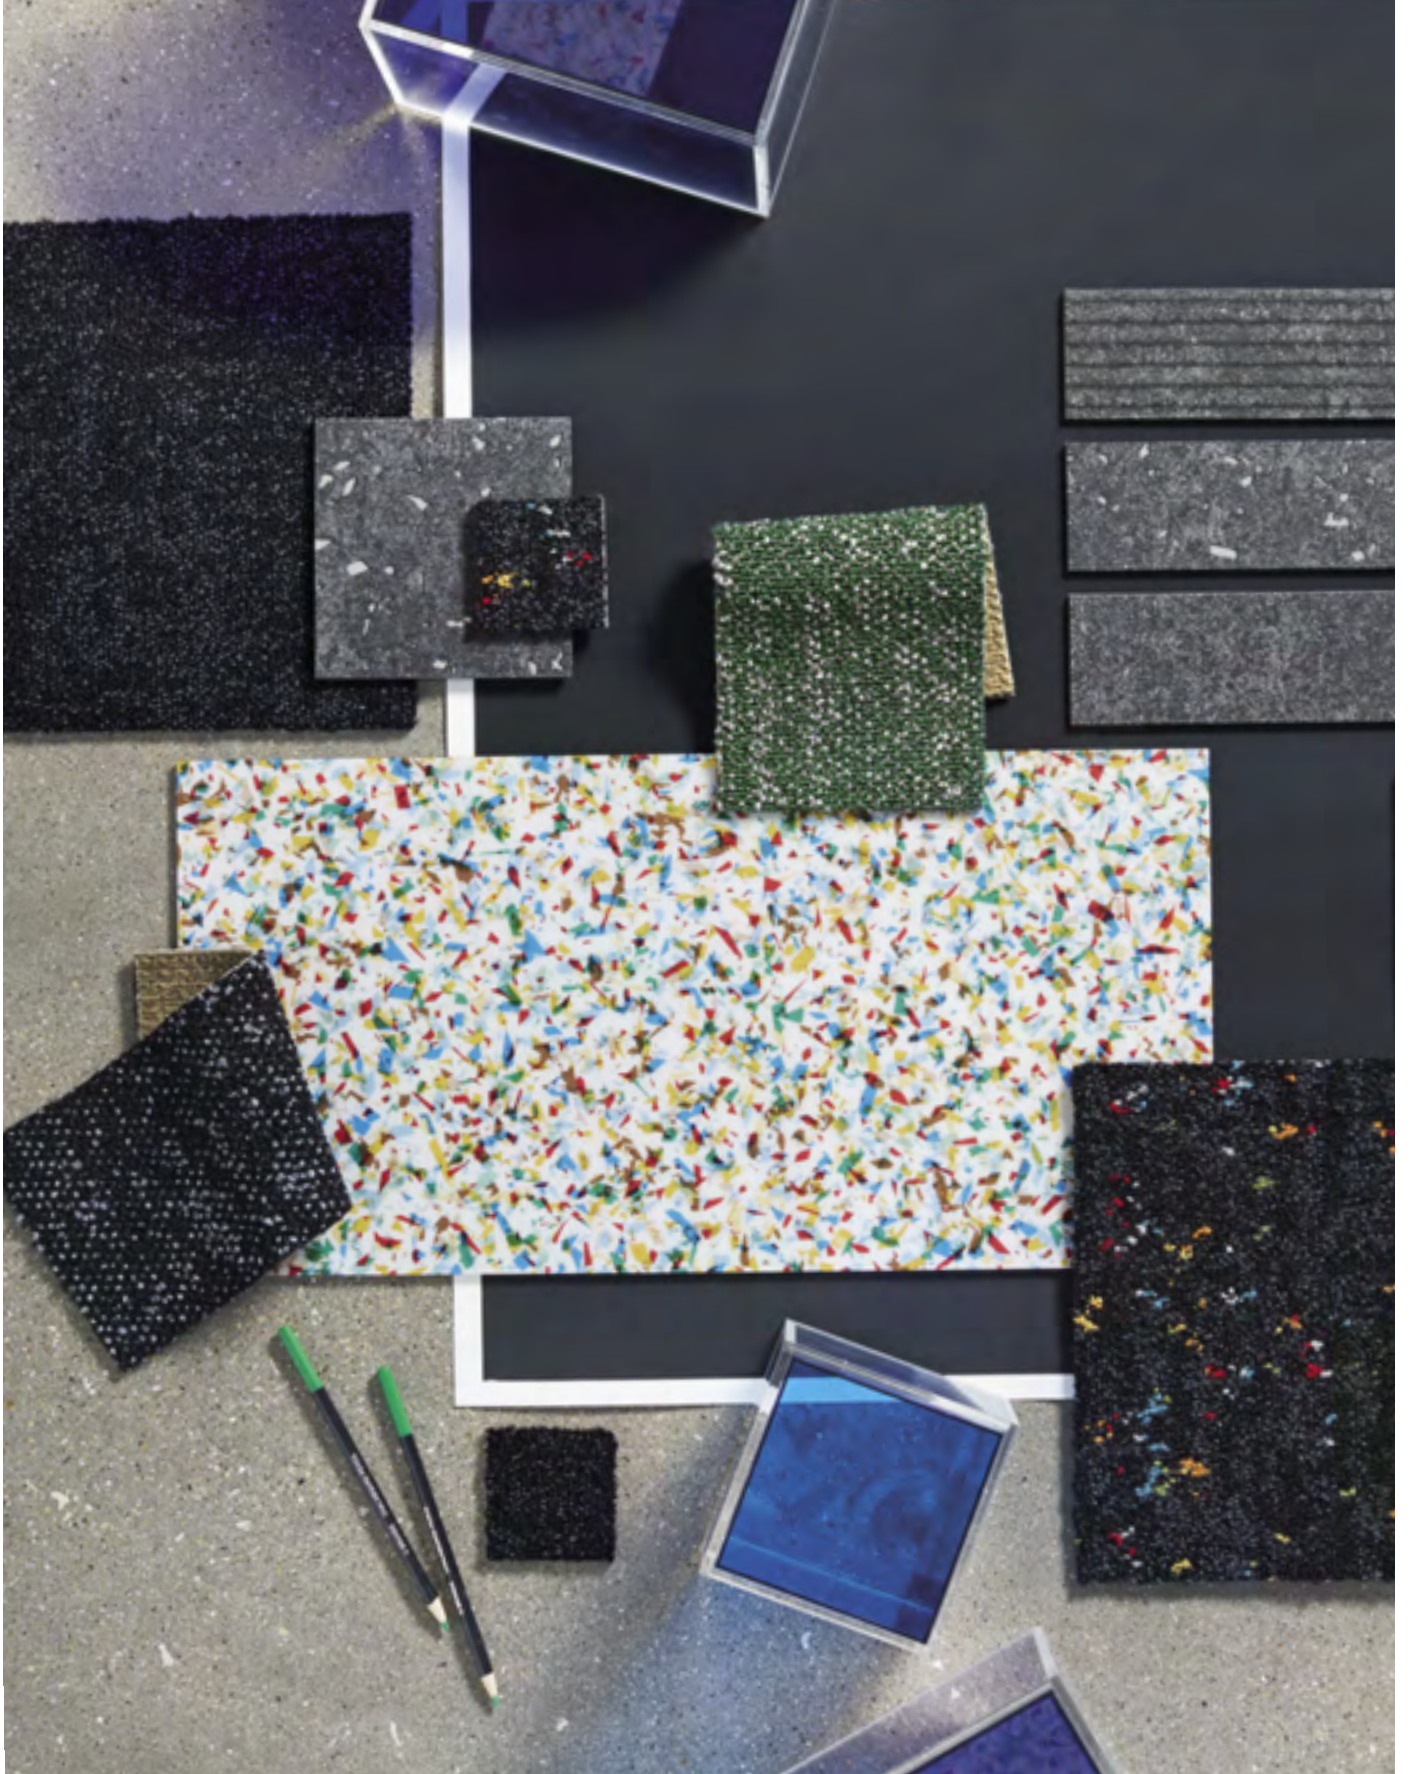

Carpet Product Step this Way **Color** 106327 Indigo **Installed** Brick

Carpet Product Step this Way **Color** 106325 Ebony

LVT Product Walk About™ Color A01404 Carbon

Palette Indigo & Azure

Palette Jet & Jade

LOOK
BOTH
WAYS

Look Both Ways LVT and carpet tile marry purpose and function to create landscapes that perform and delight in infinite ways. Designed as part of our modular system, all our tiles fit together without transition strips. Effortless installation in endless combinations. It's beauty and innovation united. Celebrate the mix!

Carpet Product Step this Way Color 106327 Indigo **Installed Brick** LVT Product Walk the Aisle Color A01304 Carbon **Installed Monolithic** Carpet Product Step Aside Color 106320 Coal **Installed Ashlar**