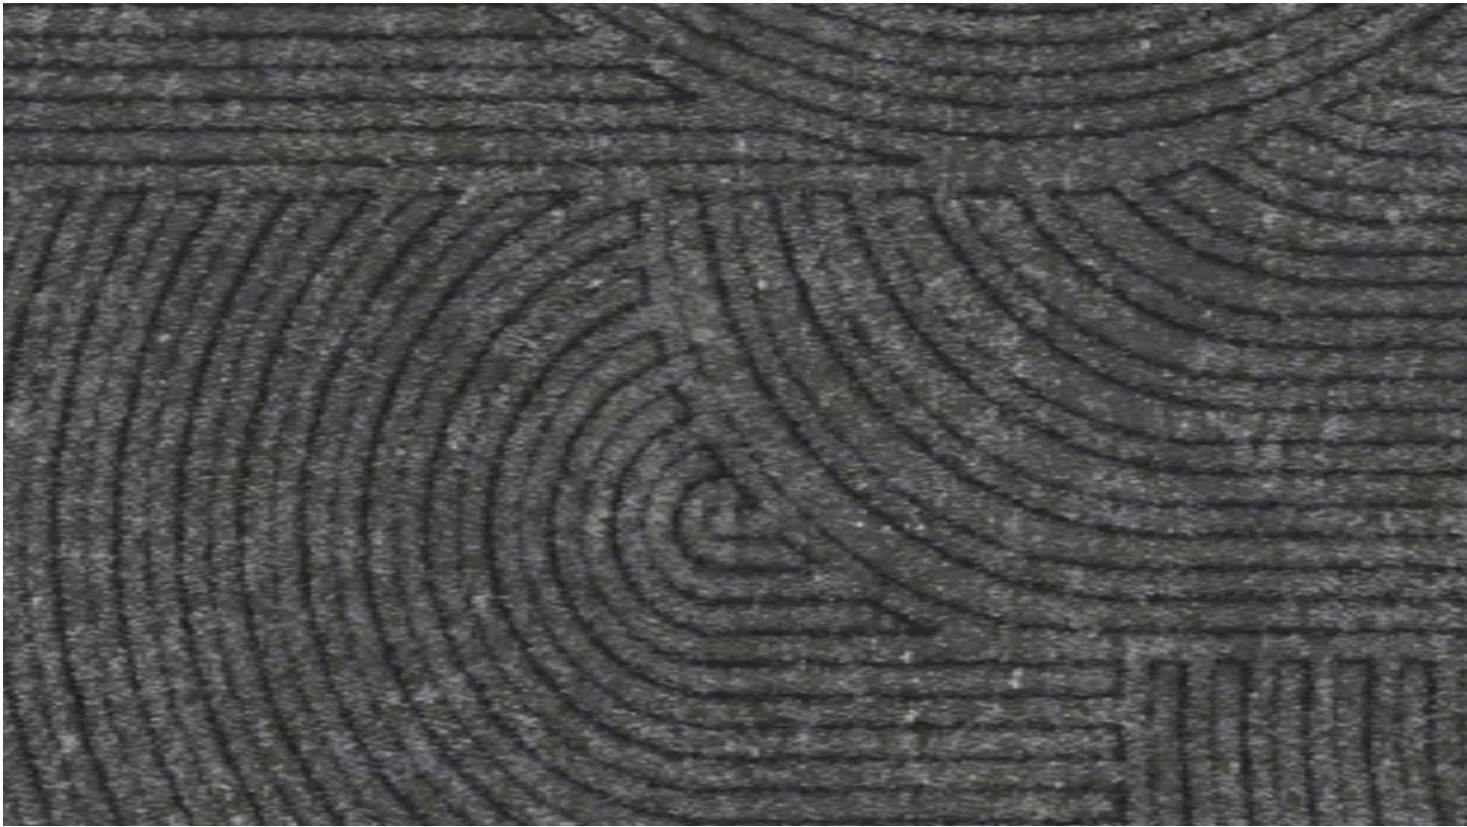

Carpet Product Step this Way **Color** 106325 Ebony