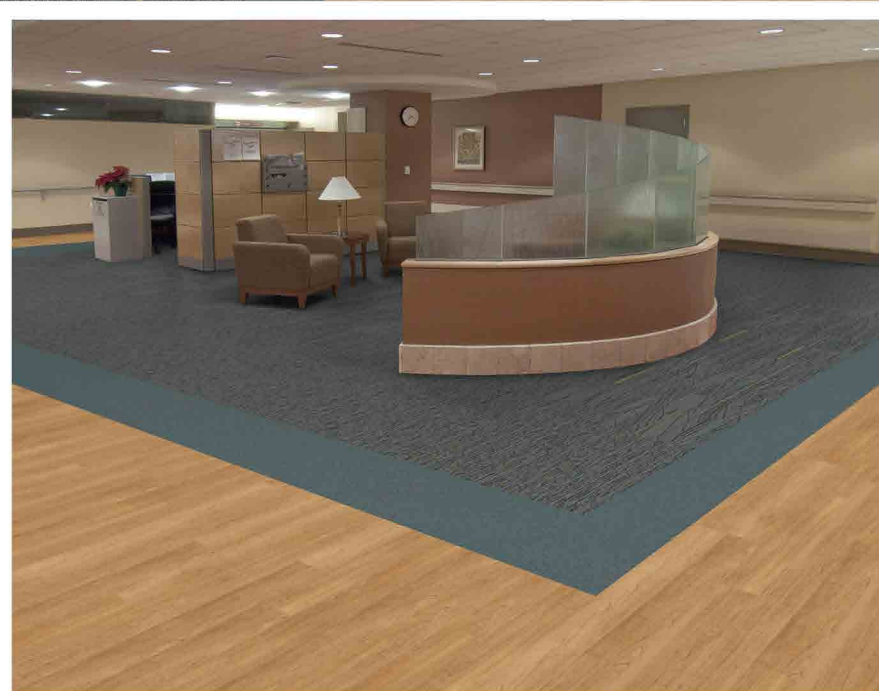

Interface®

PRODUCT FARMLAND LOOP

COLOR 106569 GRANITE

SIZE 50cm

INSTALLED ASHLAR

PRODUCT PRAIRIE GRASS LOOP

COLOR 106565 GRANITE

SIZE 50cm

INSTALLED ASHLAR

PRODUCT ICE BREAKER

COLOR 106194 LARIMAR

SIZE 50cm

INSTALLED NON DIRECTIONAL

LVT PRODUCT CRITERION CLASSIC WOODGRAINS

COLOR C00105 CEDAR

SIZE 12,5cm x 1m

INSTALLED ASHLAR