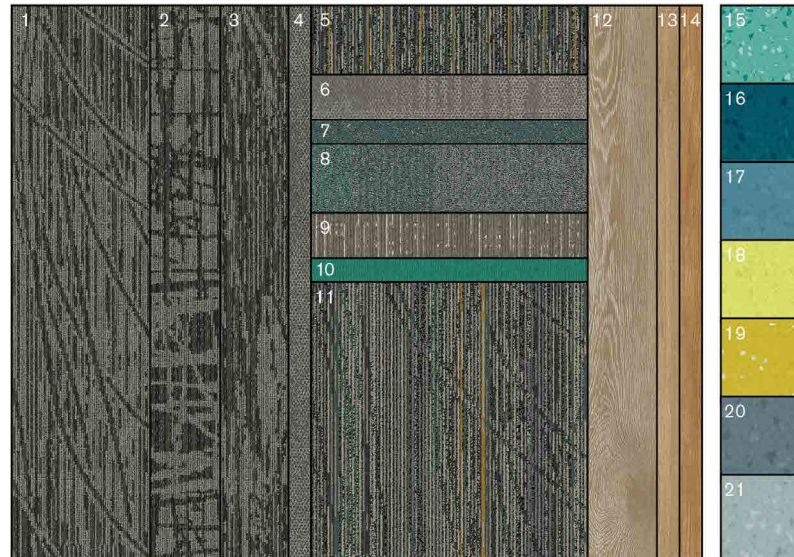

FOLIO | Flooring for Healing Environments
Granite & Larimar

FOLIO: Interface Design Studio has created this group of supplementary imagery that show our newest products in a variety of spaces within healthcare environments. These demonstrate both aspirational design capabilities and practical application Interface's carpet, LVT and nora rubber in any space—all driven by our launch palettes.

2020 HEALTHCARE PALETTE
Granite & Larimar

- 1) WE152: Granite 106275, 2) WE153: Granite 106283, 3) WE151: Granite 106267,
- 4) Neighborhood Smooth: Greige/Smooth 105304, 5) Farmland Loop: Granite 106569, 6) AE310: Greige 104625,
- 7) Ice Breaker: Larimar 106194, 8) The Standard: Larimar 106188, 9) Night Flight: Titanium 106471,
- 10) Viva Colores: Agua 106031, 11) Prairie Grass Loop: Grass 106565,
- 12) Criterion Classic Woodgrains: Antique Light Oak C00106, 13) Criterion Classic Woodgrains: Washed Maple C00104,
- 14) Criterion Classic Woodgrains: Cedar C00105, 15) norament Grano: Wintergreen 5321,
- 16) norament Satura: Neptune 5129, 17) noraplan Sentica: Destination 6535, 18) noraplan Sentica: Aloe 6516,
- 19) noraplan Environcare: Food Coma 7075, 20) norament Satura: Vela 5127, 21) norament Satura: Delphinus 5128

INSTALLED ASHLAR

Interface

LVT PRODUCT CRITERION CLASSIC WOODGRAINS
COLOR C00105 CEDAR
SIZE 12.5cm x 1m
INSTALLED ASHLAR

Interface[®]

PRODUCT FARMLAND LOOP

COLOR 106569 GRANITE

SIZE 50cm

INSTALLED ASHLAR

LVT PRODUCT CRITERION CLASSIC WOODGRAINS

COLOR C00105 CEDAR

SIZE 12,5cm x 1m

INSTALLED ASHLAR

Interface

LVT PRODUCT CRITERION CLASSIC WOODGRAINS
COLOR C00104 WASHED MAPLE
SIZE 12.5cm x 1m
INSTALLED ASHLAR

Interface
LVT PRODUCT CRITERION CLASSIC WOODGRAINS
COLOR C00106 ANTIQUE LIGHT OAK
SIZE 12,5cm x 1m
INSTALLED ASHLAR
PRODUCT NORAMENT® SATURA
COLOR 5127 VELA