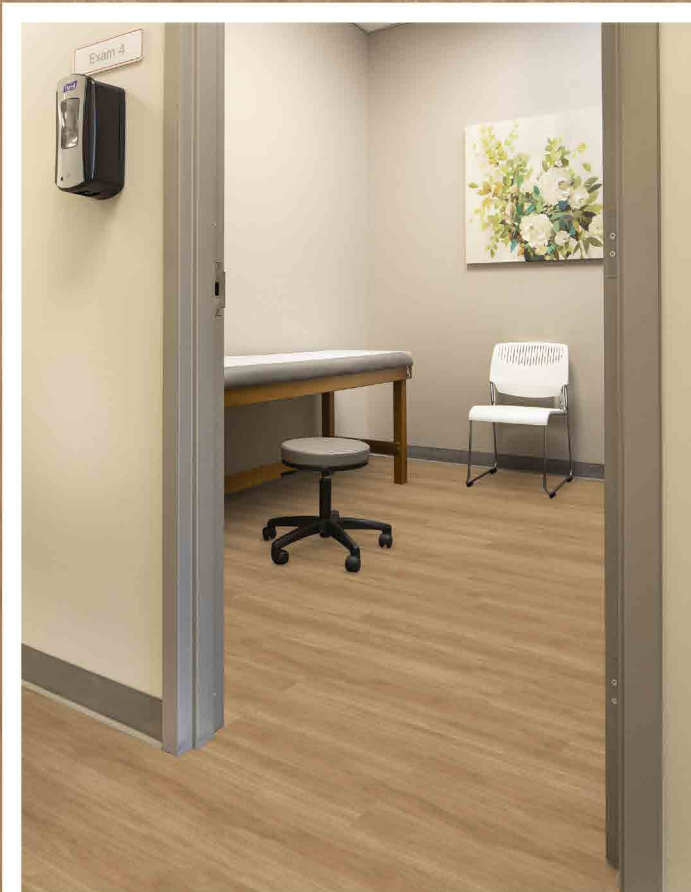

Interface

LVT PRODUCT CRITERION CLASSIC WOODGRAINS
COLOR C00104 WASHED MAPLE
SIZE 12.5cm x 1m
INSTALLED ASHLAR