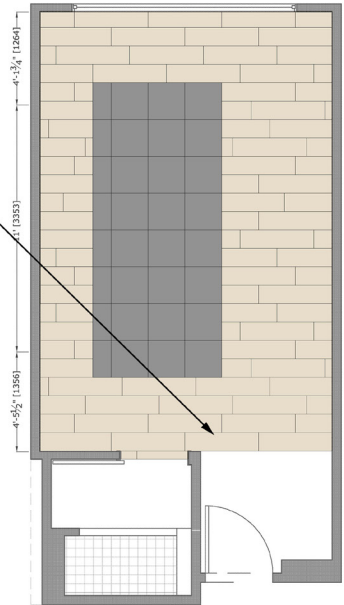

GUESTROOM INSTALLATION PLAN

All quantities are estimates only and are based on plans provided. Site measurements and field verifications are recommended to ensure accuracy. These quantities are not intended to be used for material ordering purposes. Since waste factors may vary by installer, actual ordering quantities are the responsibility of your flooring contractor.

LEGEND

A

PRODUCT: TEXTURED WOODGRAINS
COLOR: A00406 ANTIQUE LIGHT OAK
SIZE: 25cm X 1m
INSTALLED: ASHLAR

B

PRODUCT: YABARA
COLOR: 104972 IRON
FLOOR #: 21-1426
SIZE: 50cm
INSTALLED: ASHLAR

4 FINISH PLAN
SCALE AS NOTED