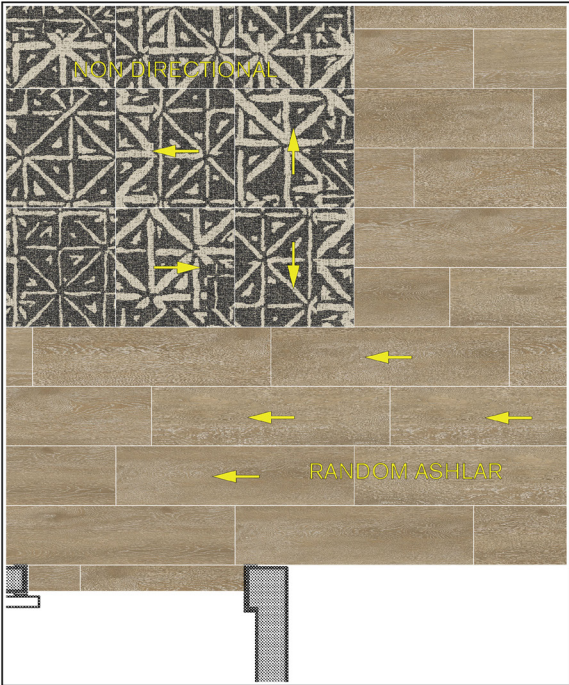

GUESTROOM INSTALLATION PLAN

All quantities are estimates only and are based on plans provided. Site measurements and field verifications are recommended to ensure accuracy. These quantities are not intended to be used for material ordering purposes. Since waste factors may vary by installer, actual ordering quantities are the responsibility of your flooring contractor.

LEGEND

A

PRODUCT: TEXTURED WOODGRAINS
COLOR: A00406 ANTIQUE LIGHT OAK
SIZE: 25cm X 1m
INSTALLED: ASHLAR

B

PRODUCT: YABARA
COLOR: 104972 IRON
FLOOR #: 21-1426
SIZE: 50cm
INSTALLED: ASHLAR

4 FINISH PLAN
SCALE AS NOTED