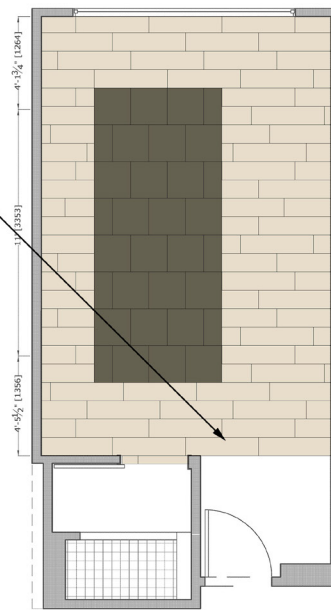

4 FINISH PLAN
SCALE AS NOTED

LEGEND

A

PRODUCT: TEXTURED WOODGRAINS
COLOR: A00406 ANTIQUE LIGHT OAK
SIZE: 25cm X 1m
INSTALLED: ASHLAR

B

PRODUCT: CUSTOM
COLOR: 267506-077
SIZE: 50cm
INSTALLED: ASHLAR