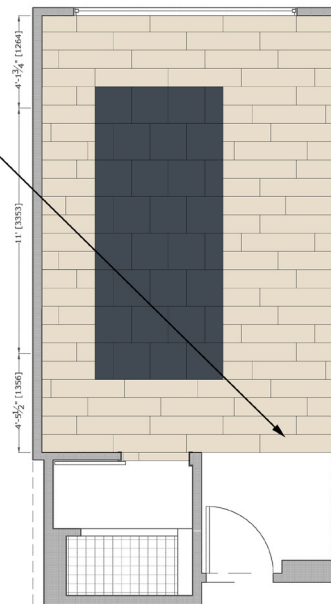

4 FINISH PLAN
SCALE AS NOTED

LEGEND

- **A**

  PRODUCT: TEXTURED WOODGRAINS
  COLOR: A00406 ANTIQUE LIGHT OAK
  SIZE: 25cm X 1m
  INSTALLED: ASHLAR
- **B**

  PRODUCT: CUSTOM
  COLOR: 267506-084
  SIZE: 50cm
  INSTALLED: ASHLAR