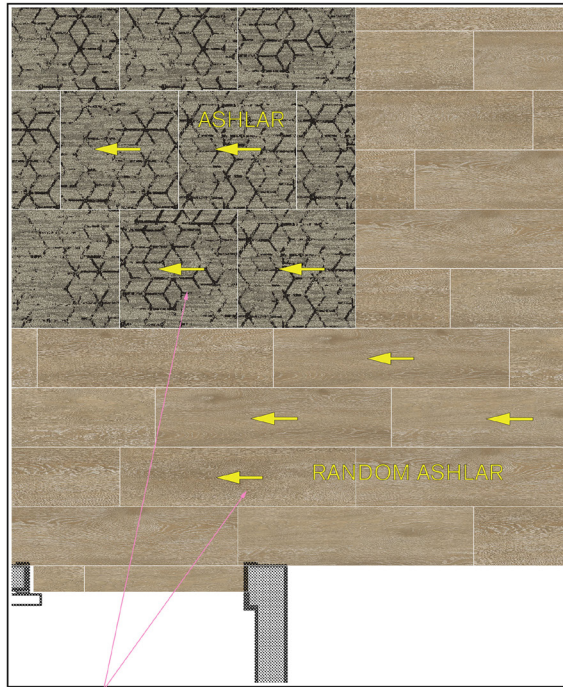

CONTACT: Sofia Davila sofia.davila@interface.com | 347.633.0577 or your local Account Executive

Guestroom Products	Marriott Spec. #	Kit #	Color #	Size	Installation
Custom 267506-071	301009		267506-077	50cm x 50cm	Ashlar
Area Rug Kit	301015	98.1110.68	267506-077	13'-1.5 x 5'-9"	Ashlar
Textured Woodgrains			A00406 Antique Light Oak	25cm x 1m	Ashlar

Installation Specifications	Marriott Spec.#	Description
XL2000 PLUS Adhesive		Double stick install
Selitbloc LVT Underlayment	276822	Underlayment for entire room with carpet and LVT system

*Pad not required with carpet tile but acoustical underlayment is required with the LVT and carpet tile system

GUESTROOM INSTALLATION PLAN

All quantities are estimates only and are based on plans provided. Site measurements and field verifications are recommended to ensure accuracy. These quantities are not intended to be used for material ordering purposes. Since waste factors may vary by installer, actual ordering quantities are the responsibility of your flooring contractor.

NOTE: PILE DIRECTION

4 FINISH PLAN
SCALE AS NOTED

LEGEND

- A**

PRODUCT: TEXTURED WOODGRAINS
COLOR: A00406 ANTIQUE LIGHT OAK
SIZE: 25cm X 1m
INSTALLED: ASHLAR
- B**

PRODUCT: CUSTOM
COLOR: 267506-084
SIZE: 50cm
INSTALLED: ASHLAR