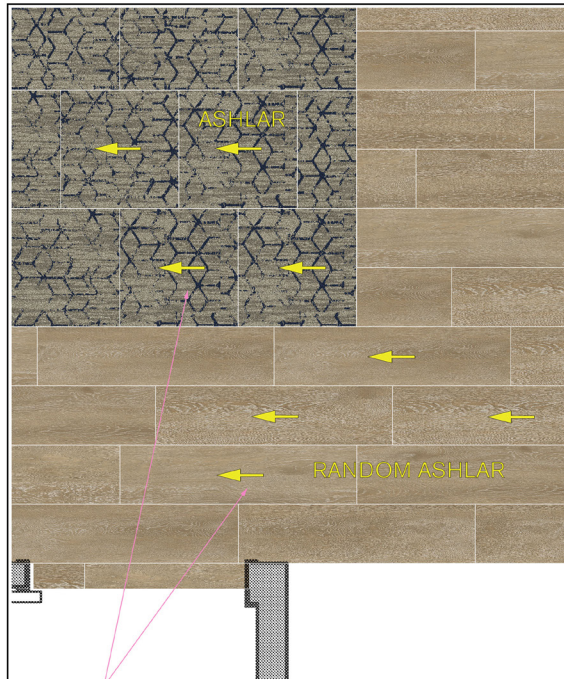

GUESTROOM INSTALLATION PLAN

All quantities are estimates only and are based on plans provided. Site measurements and field verifications are recommended to ensure accuracy. These quantities are not intended to be used for material ordering purposes. Since waste factors may vary by installer, actual ordering quantities are the responsibility of your flooring contractor.

NOTE: PILE DIRECTION