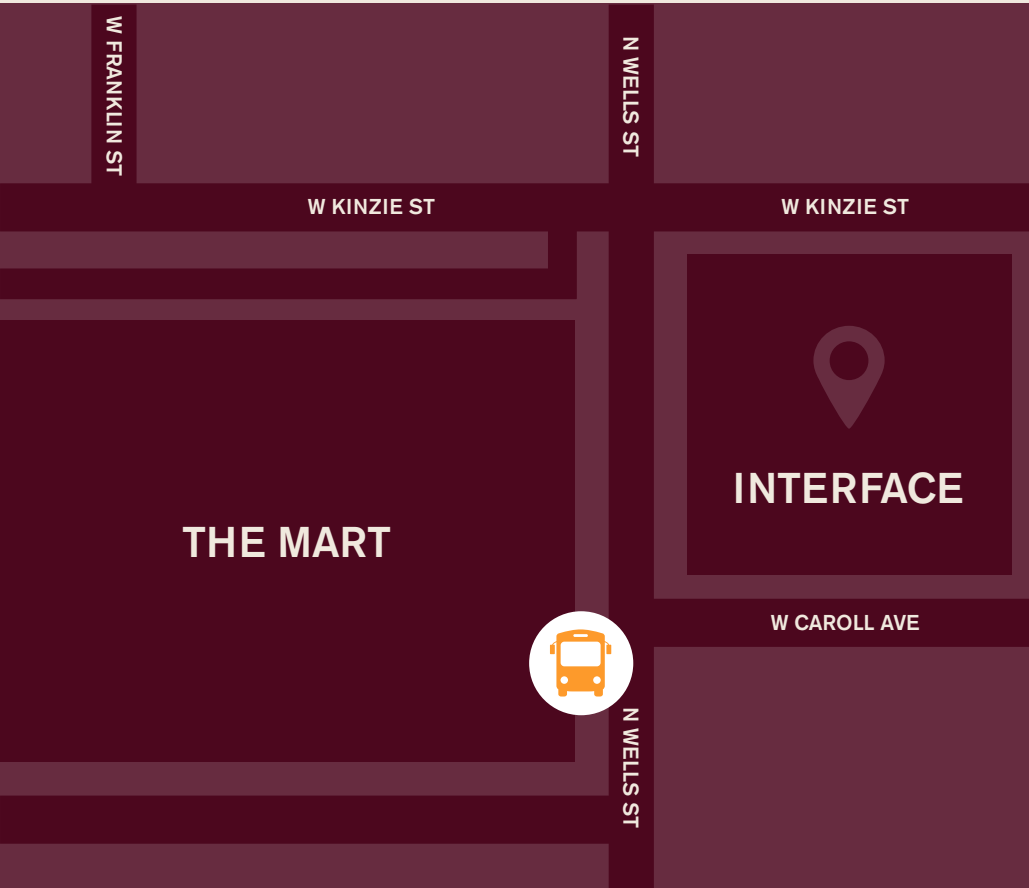

Interface®

INTERFACE AT

CHICAGO DESIGN WEEK

We're just a 1-2 minute walk from THE MART to N. Wells St.

Exit on the East side of THE MART (near Starbucks) at the corner of W. Kinzie St./ N. Wells St. or directly onto N. Wells St.

Safely cross the street and enter our building on N. Wells St. We'll see you on the 3rd floor!

Discover more interface.com/designweek

LOCATION

Interface
345 N. Wells St.,
3rd Floor
Chicago, IL 60654

DATE / TIME