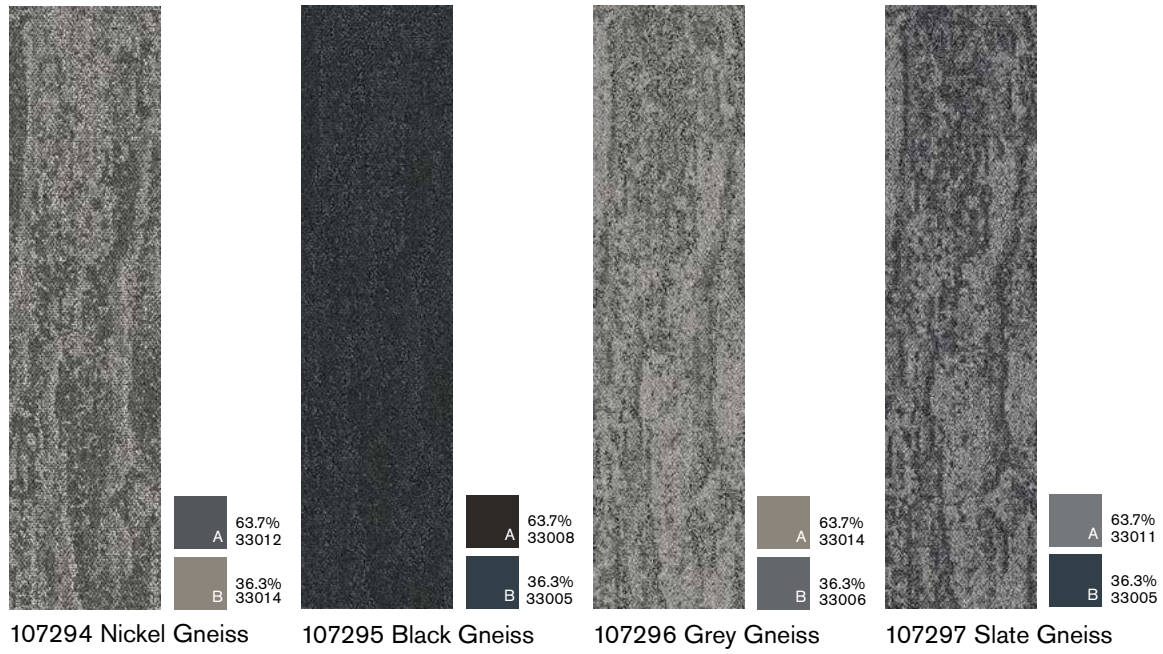

Rock Springs