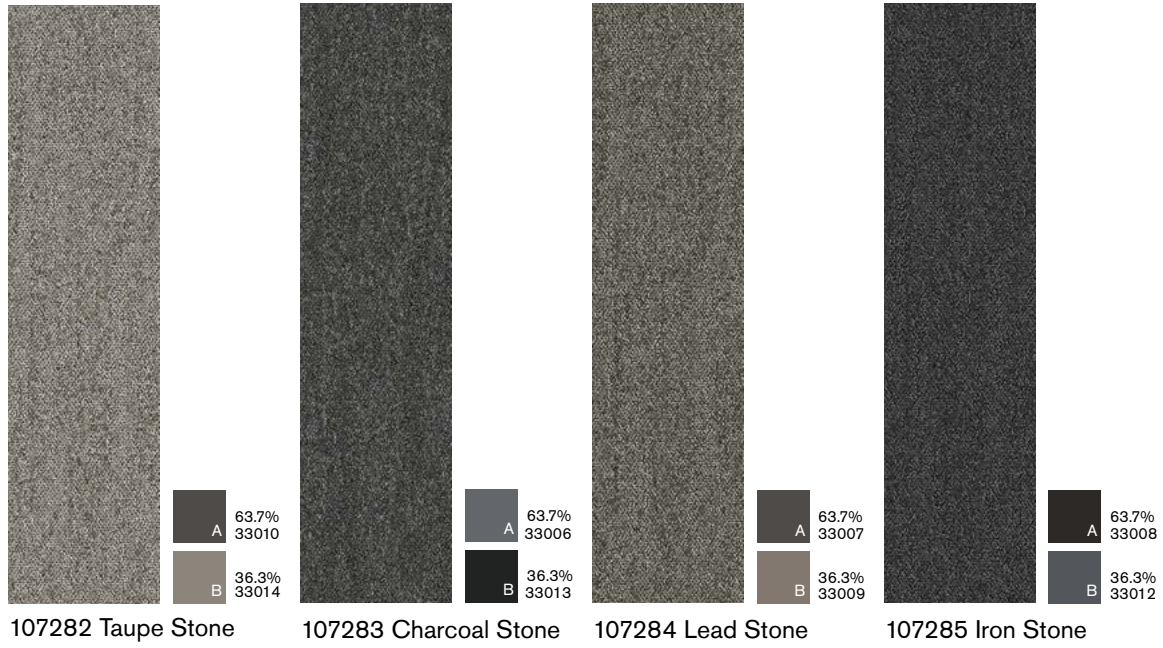

Mantle Rock