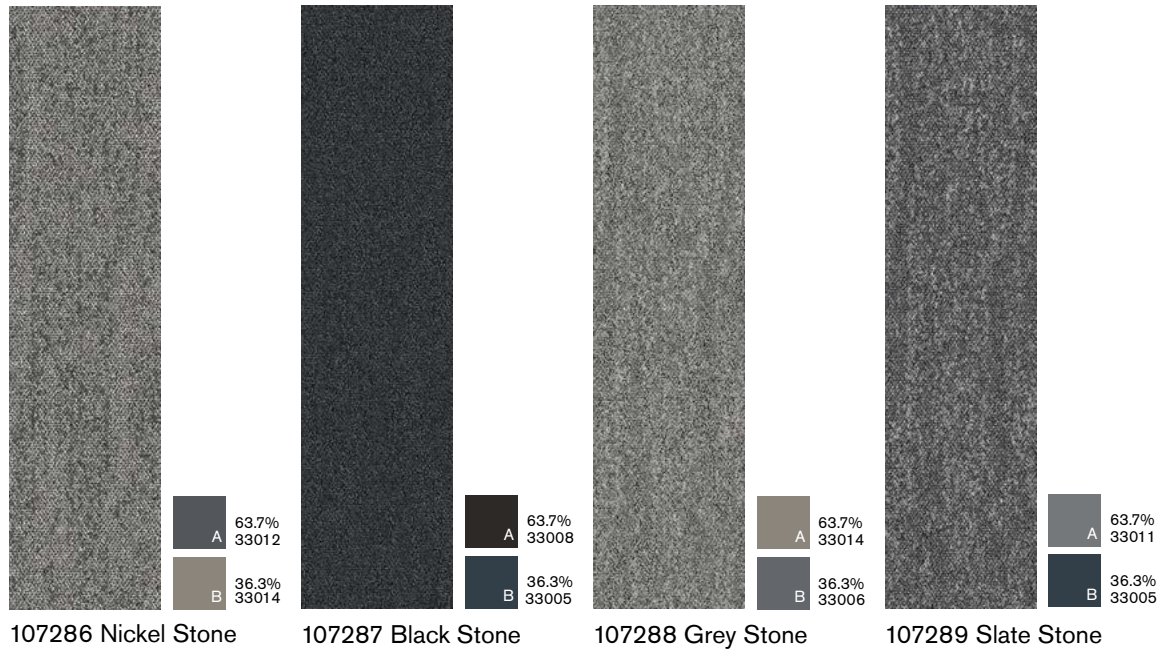

Mantle Rock