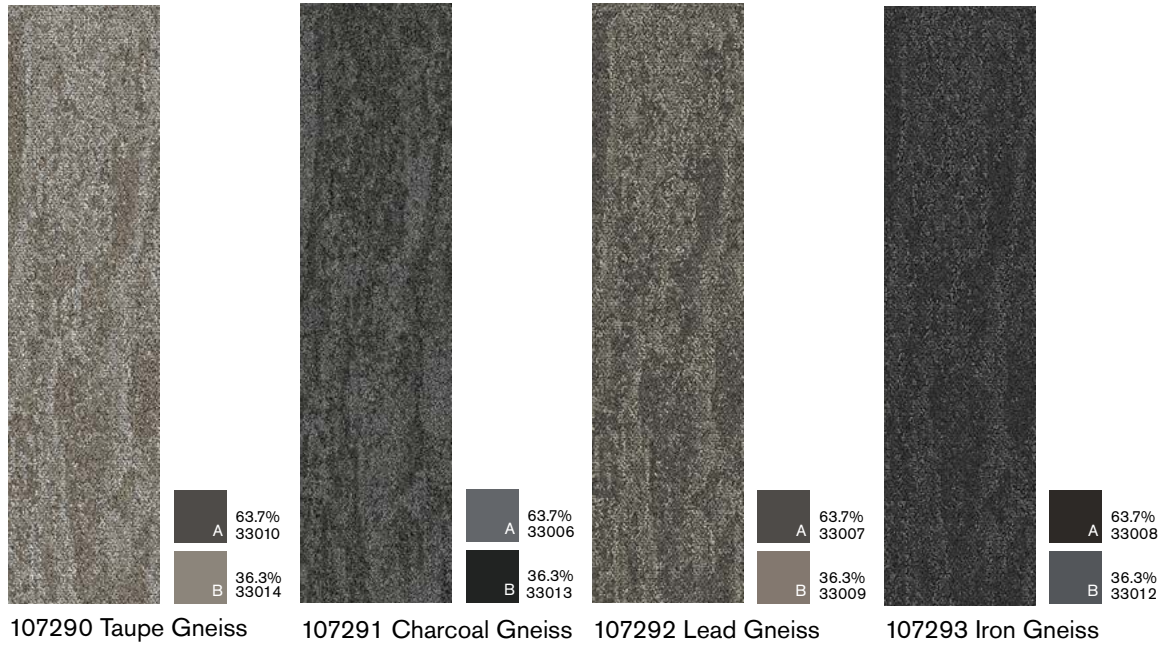

Rock Springs