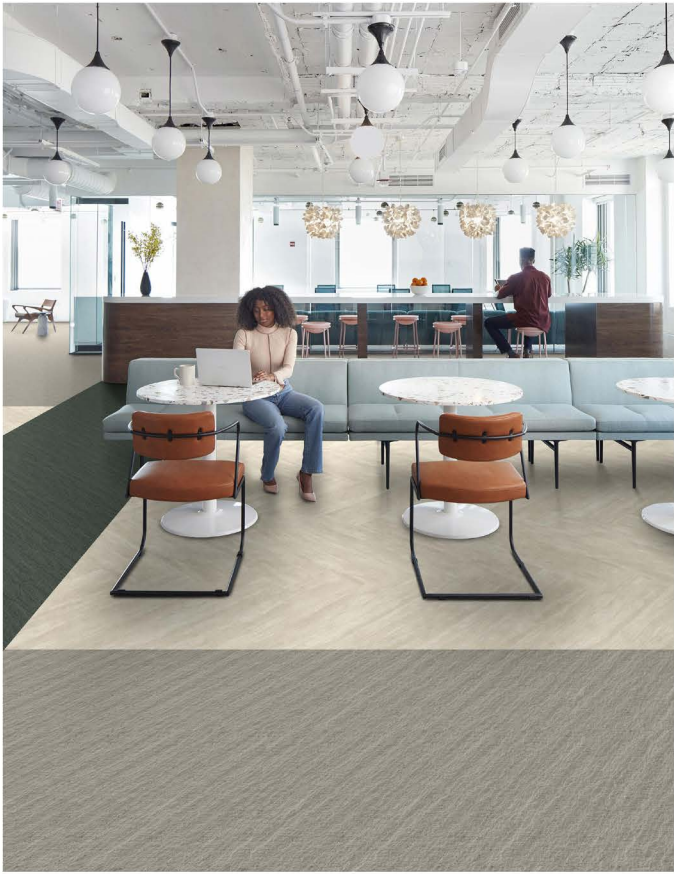

Interface®

LVT PRODUCT CLIFF
COLOR A02404 ALABASTER
SIZE 25cm x 1m
INSTALLED HERRINGBONE

LVT PRODUCT RIDGE
COLOR A02303 SAGE, A02305 MUSHROOM
SIZE 50cm
INSTALLED MONOLITHIC