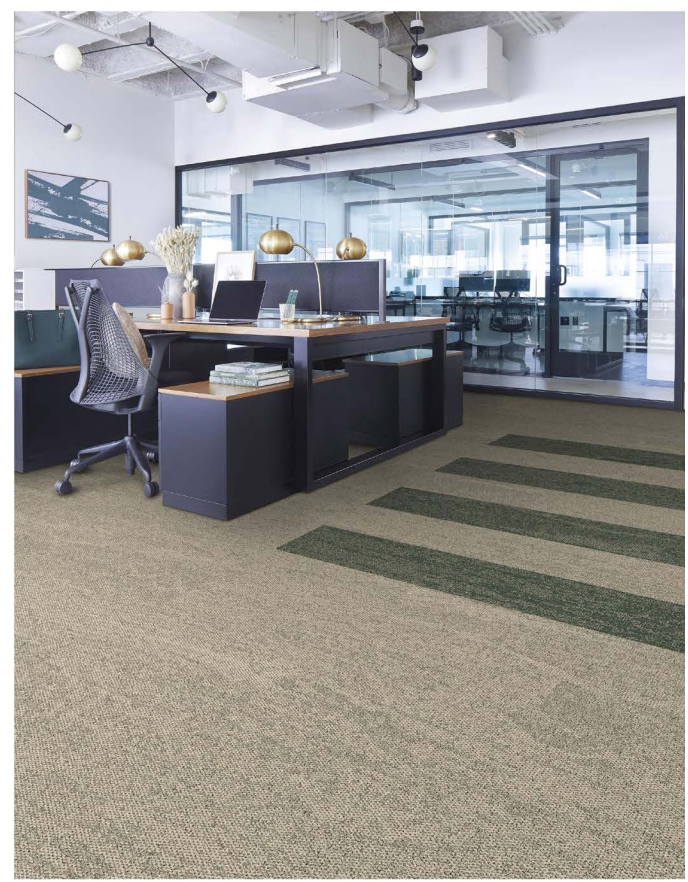

Interface

PRODUCT MESA
COLOR 107515 FERN, 107516 EVERGREEN
SIZE 29cm x 1m
INSTALLED ASHILAR