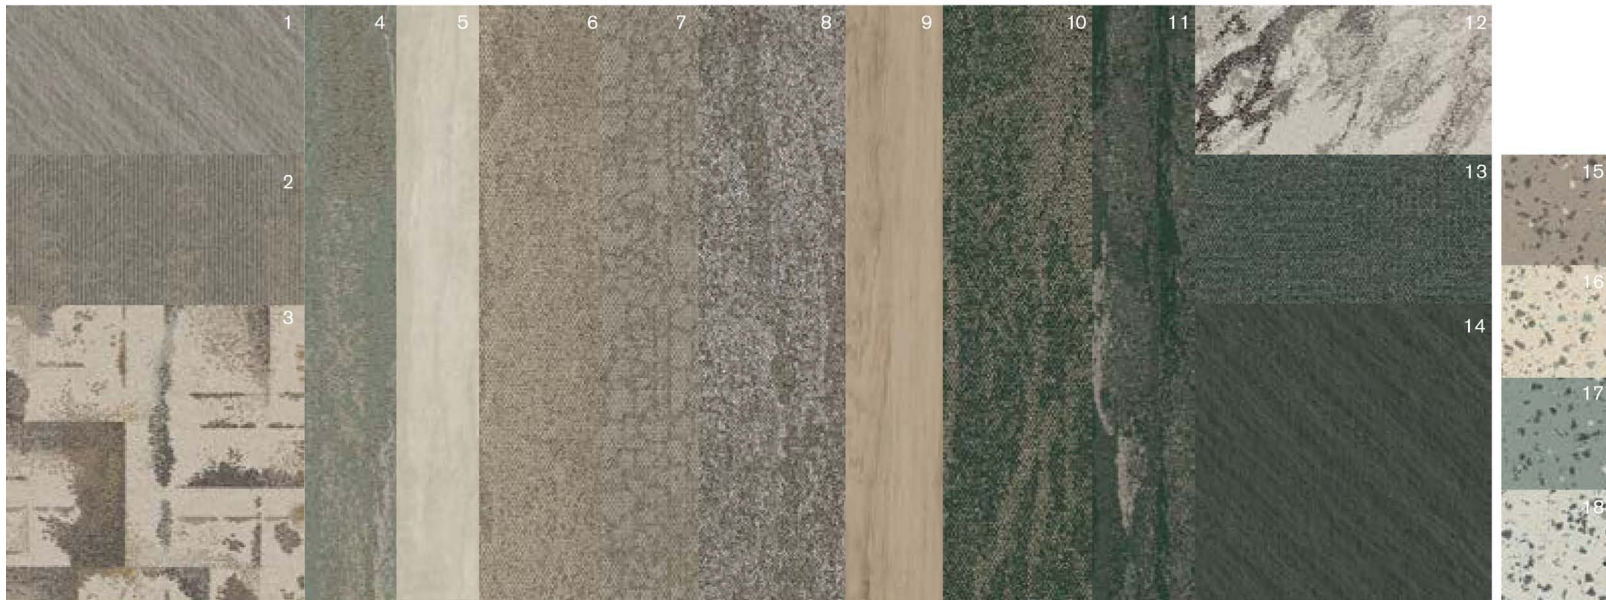

BEAUMONT RANGE & FRESCO VALLEY

Product Launch Palette - Gorgeous Greens

PANTONE COLOR ACCENTS: 4222 C, 4220 C, Warm Gray 3 C, 2409 C, 447 C

● 1) Ridge: A02305 Mushroom	● 8) Rock Springs: 107290 Taupe Gneiss	● 15) norament pado: 5510 Bluff
● 2) Cloud Cover: 106477 Natural	● 9) Great Heights: A02505 Sequoia	● 16) norament pado: 5501 Natural
● 3) Panola Mountain: 107303 Meadow Lichen	● 10) Mesa: 107516 Evergreen i2	● 17) norament pado: 5512 Spearmint
● 4) Ferris: 107524 Sage i2	● 11) Ferris: 107523 Forest i2	● 18) norament pado: 5505 Concrete
● 5) Cliff: A02404 Alabaster	● 12) FLOR Zera: 107533 Bone	
● 6) Mesa: 107515 Fern i2	● 13) Apple Of My Eye: 107411 Verdant i2	
● 7) Eben: 107535 Lichen i2	● 14) Ridge: A02303 Sage	

● LVT ● Carpet ● nora® Rubber