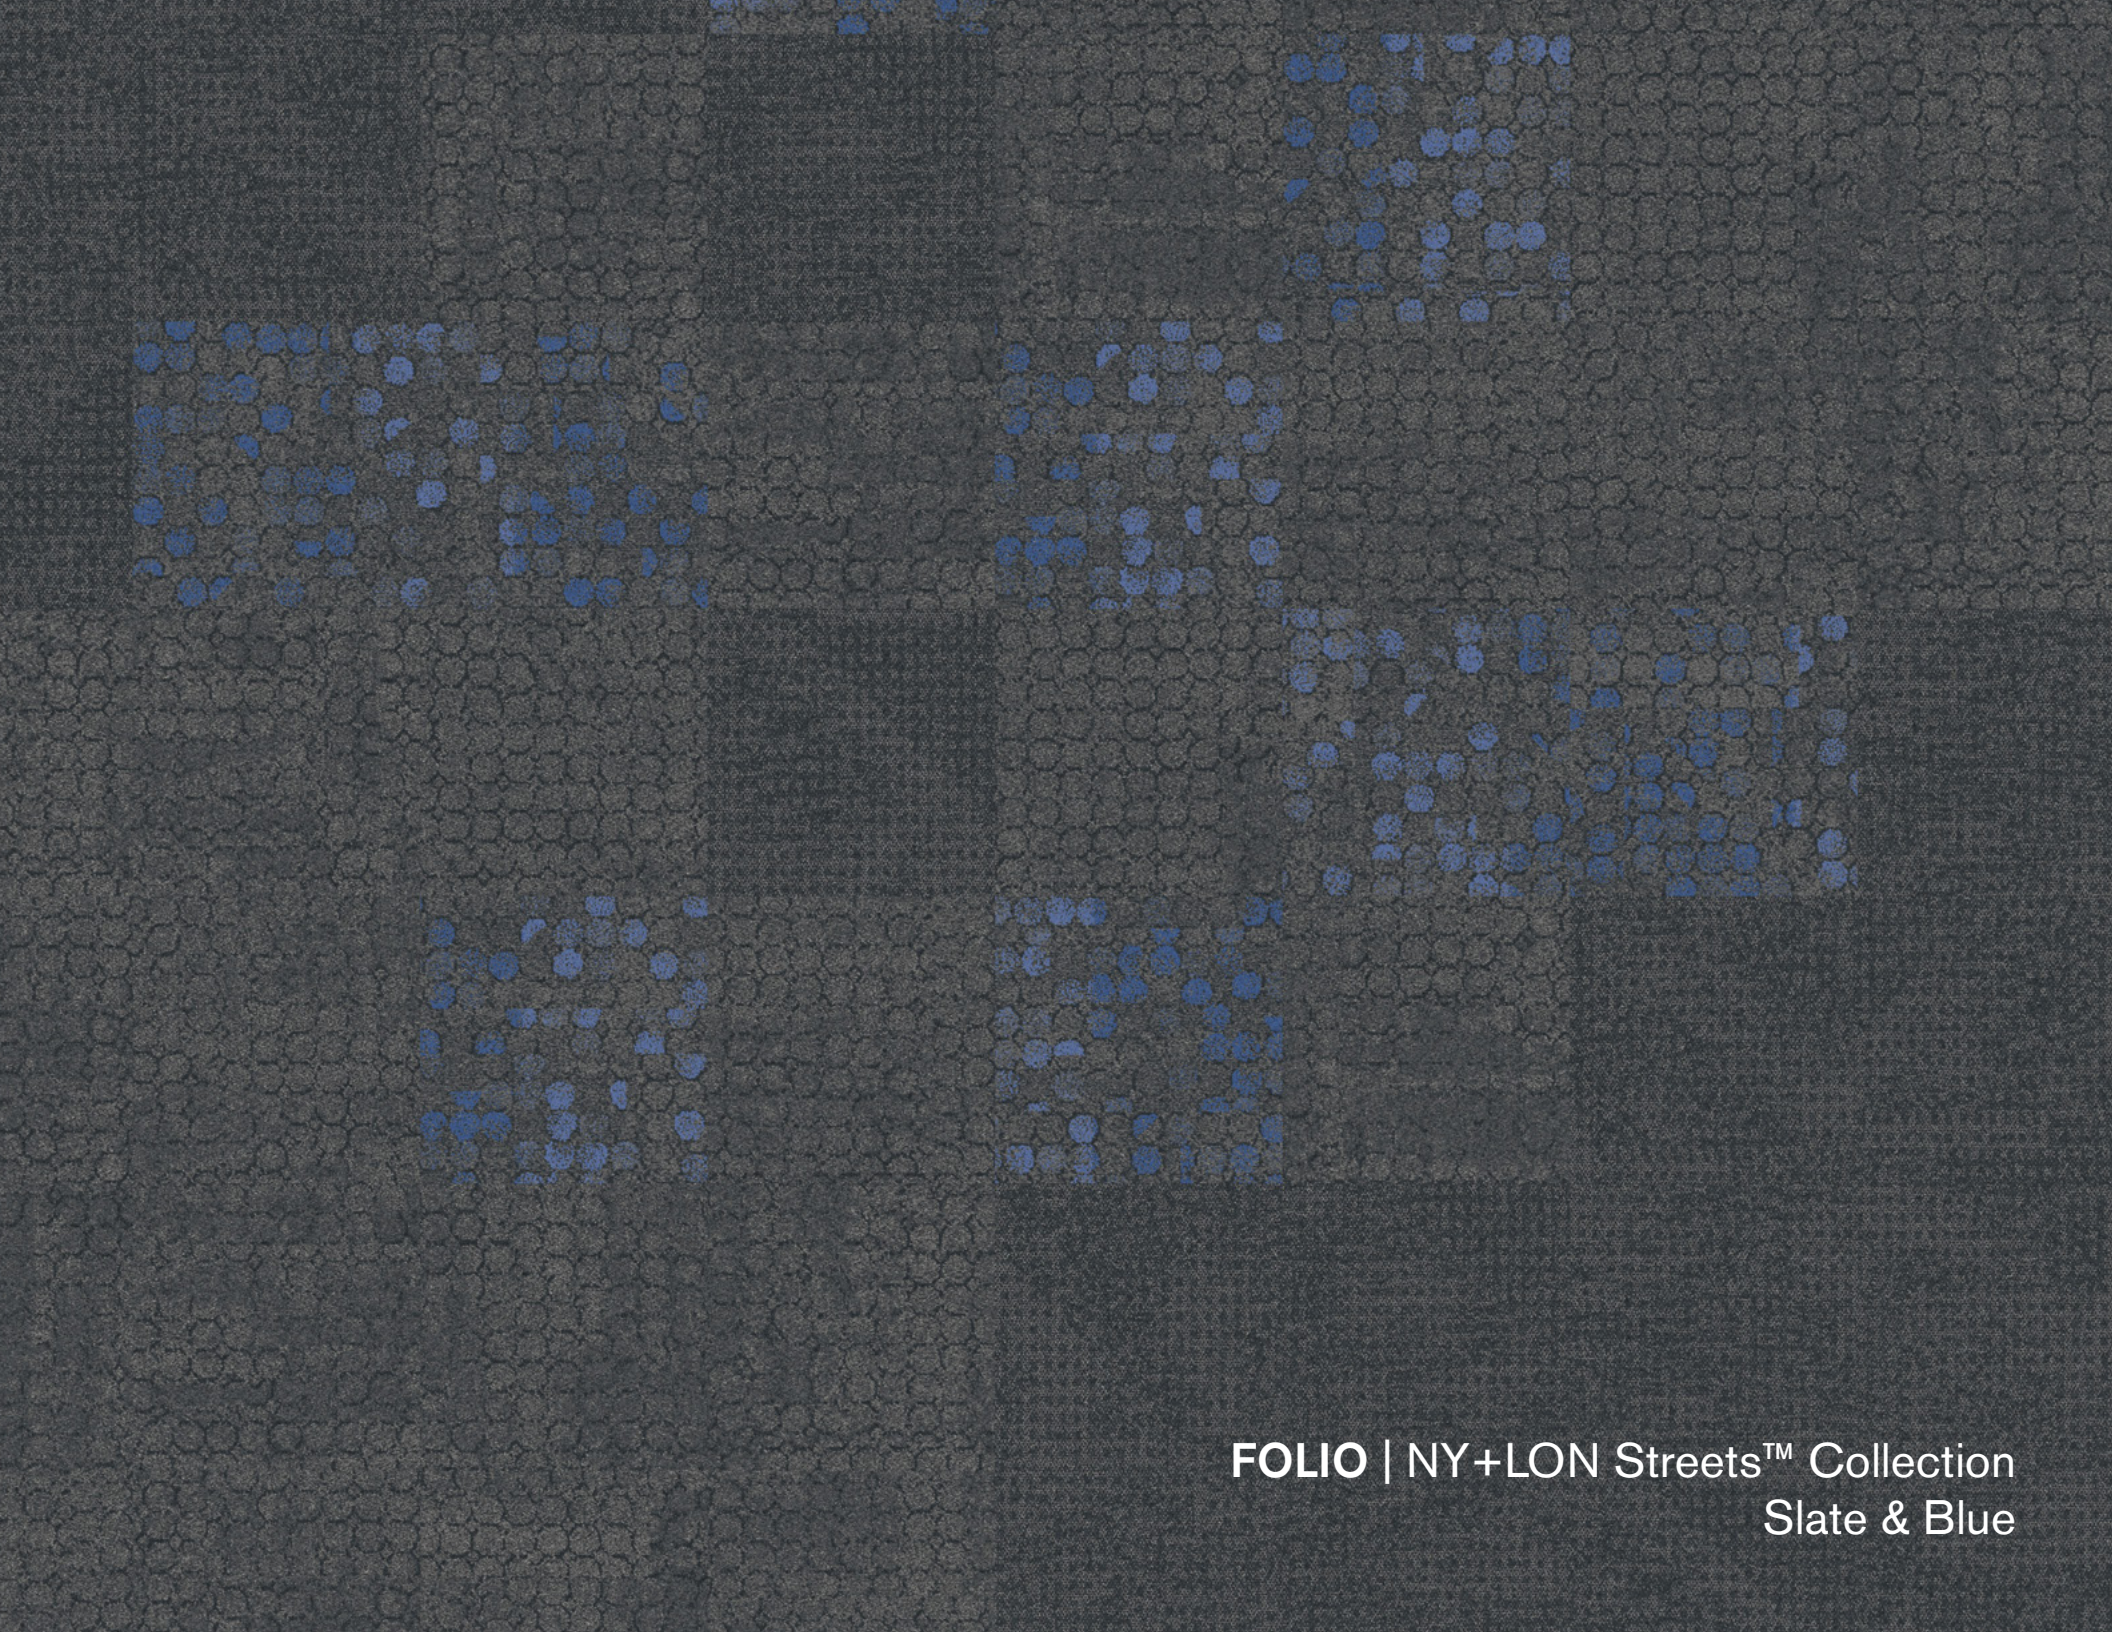

106210 Coral Glass

106211 Brick Glass

106212 Yellow Glass

106213 Green Glass

106214 Turquoise Glass

106215 Teal Glass

106216 Blue Glass

106217 Black Glass

FOLIO | NY+LON Streets™ Collection
Slate & Blue