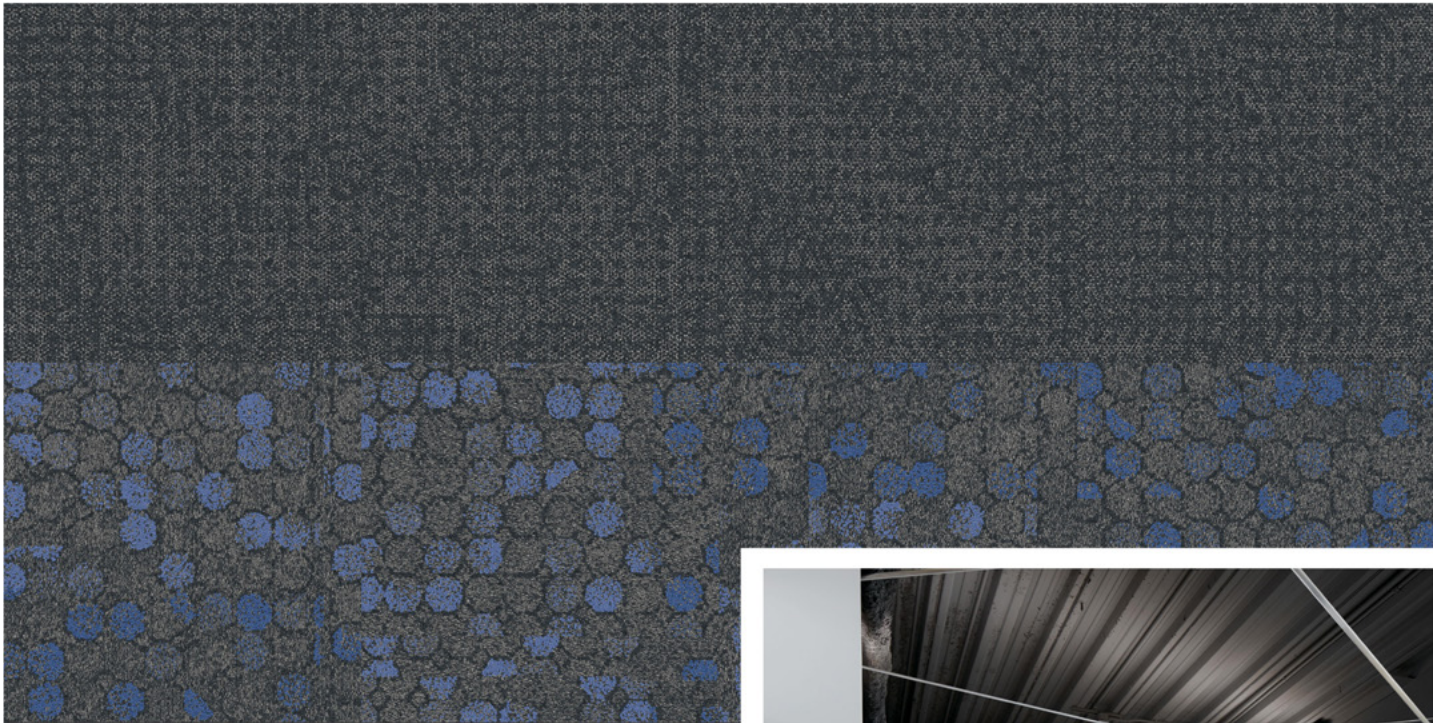

Interface®

- **PRODUCT** WHEELER STREET
- **COLOR** 105655 SLATE SQUARE
- **SIZE** 50cm
- **INSTALLED** NON DIRECTIONAL
- **PRODUCT** BROOME STREET
- **COLOR** 106216 BLUE GLASS
- **SIZE** 50cm
- **INSTALLED** NON DIRECTIONAL
- **PRODUCT** BRUSHED LINES
- **COLOR** A01605 GRAPHITE
- **SIZE** 25cm x 1m
- **INSTALLED** HERRINGBONE