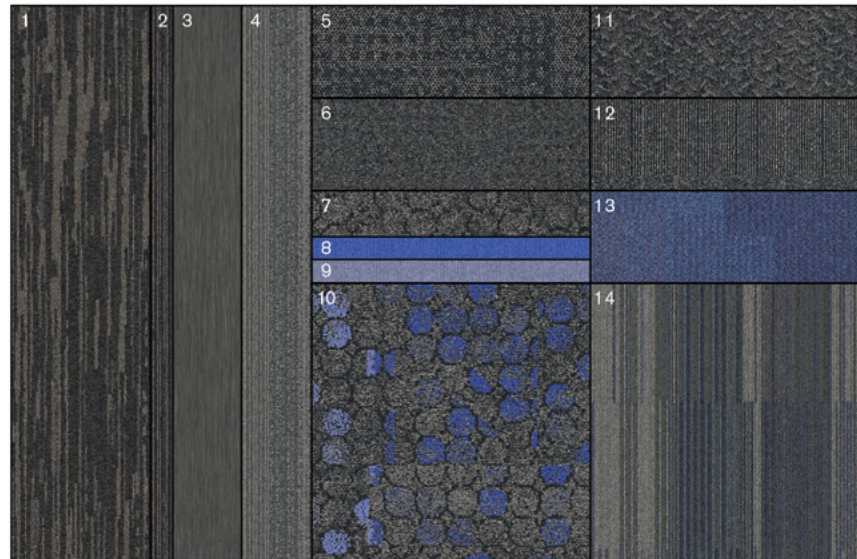

NY+LON STREETS COLLECTION

Product Launch Palette - Slate & Blue

1) Progression I: Eclipse 105503, 2) Progression III: Eclipse 105539, 3) Brushed Lines: Graphite A01605,
  4) SS217: Alley 105010, 5) Wheler St: Slate Square 105655, 6) Dover St: Slate Dot 105752,
  7) Mercer St: Slate Circle 105768, 8) Viva Colores: Azul 101147, 9) Viva Colores: Lila 106033,
  10) Broome St: Blue Glass 106216, 11) Reade St: Slate Plate 105760, 12) Old St: Slate Grid 105744,
  13) Entropy: Baltic 7232, 14) Chenille Warp: Recollections 3683

PANTONE COLOR ACCENTS: COOL GRAY 11 C, 423 C, COOL GRAY 5 C, 7451 C, 2726 C