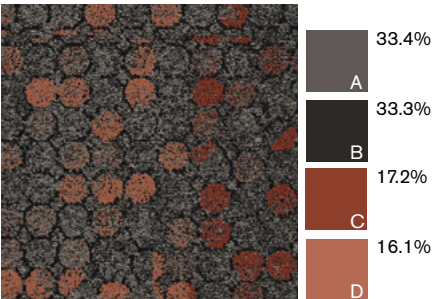

105758 Metal Plate

105759 Graphite Plate

105760 Slate Plate

105761 Black Plate

Mercer Street™

Interface®

105762 Concrete Circle

105763 Brown Circle

105764 Iron Circle

105765 Steel Circle

105766 Metal Circle

105767 Graphite Circle

105768 Slate Circle

105769 Black Circle

Broome Street™

Interface®

106210 Coral Glass

106211 Brick Glass

106212 Yellow Glass

106213 Green Glass

106214 Turquoise Glass

106215 Teal Glass

106216 Blue Glass

106217 Black Glass