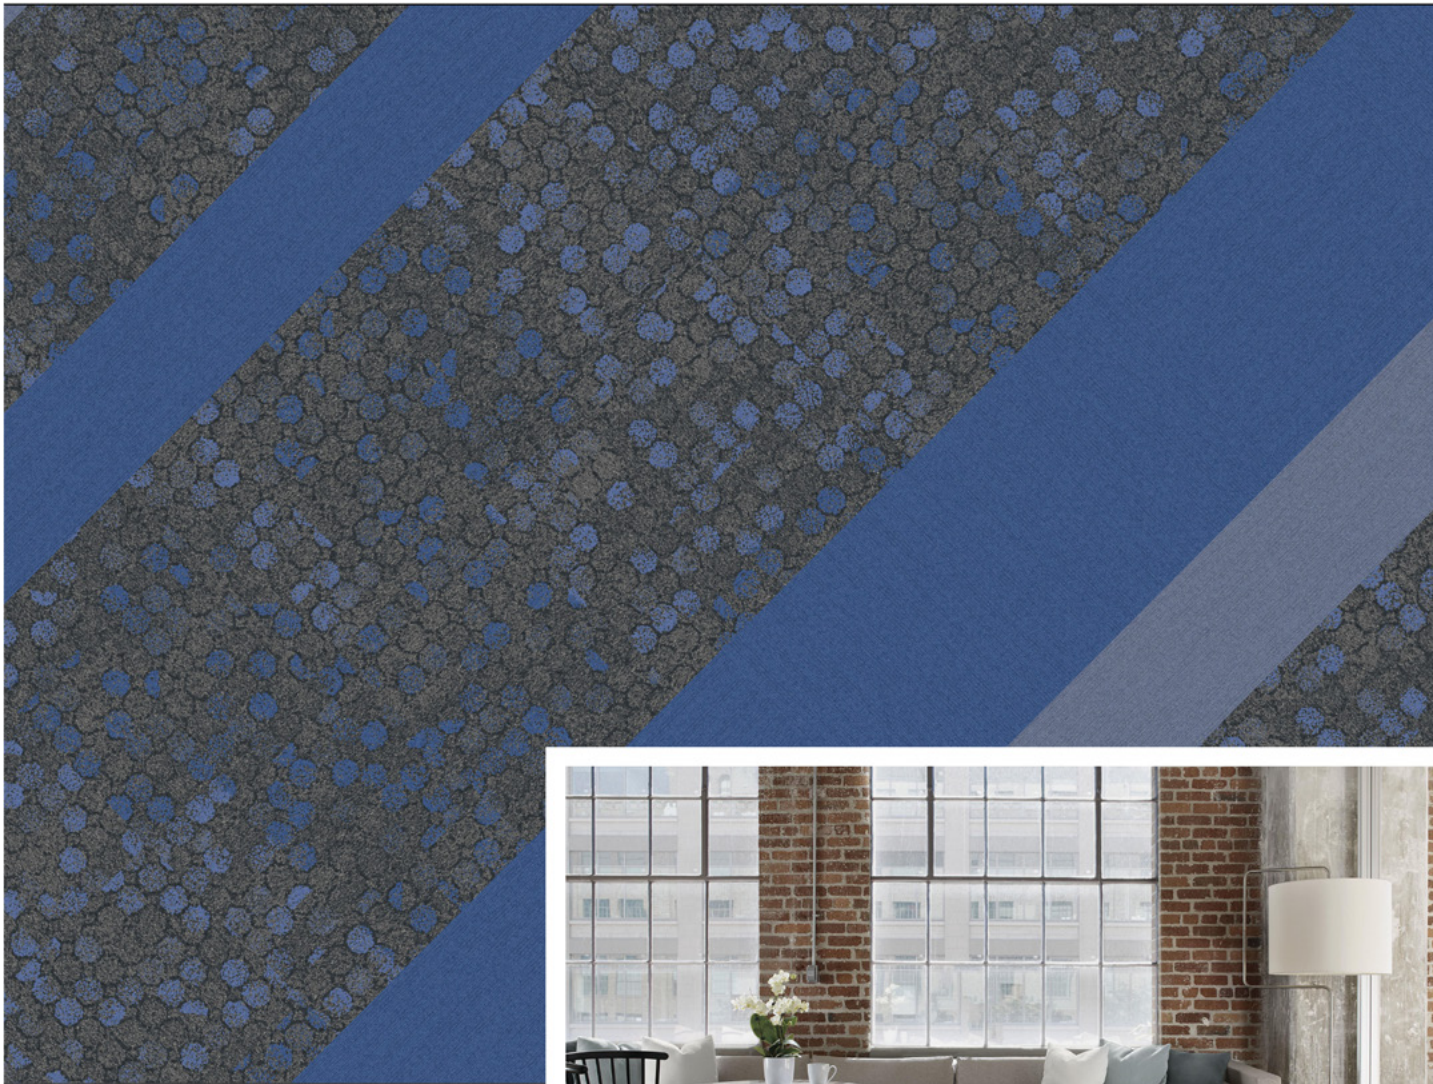

Interface

PRODUCT BROOME STREET

COLOR 106216 BLUE GLASS

SIZE 50cm

INSTALLED NON DIRECTIONAL

PRODUCT VIVA COLORES

COLOR 101147 AZUL, 106033 LILA

SIZE 50cm

INSTALLED PATTERN BY TILE

LVT PRODUCT BRUSHED LINES

COLOR A01605 GRAPHITE

SIZE 25cm x 1m

INSTALLED ASHLAR