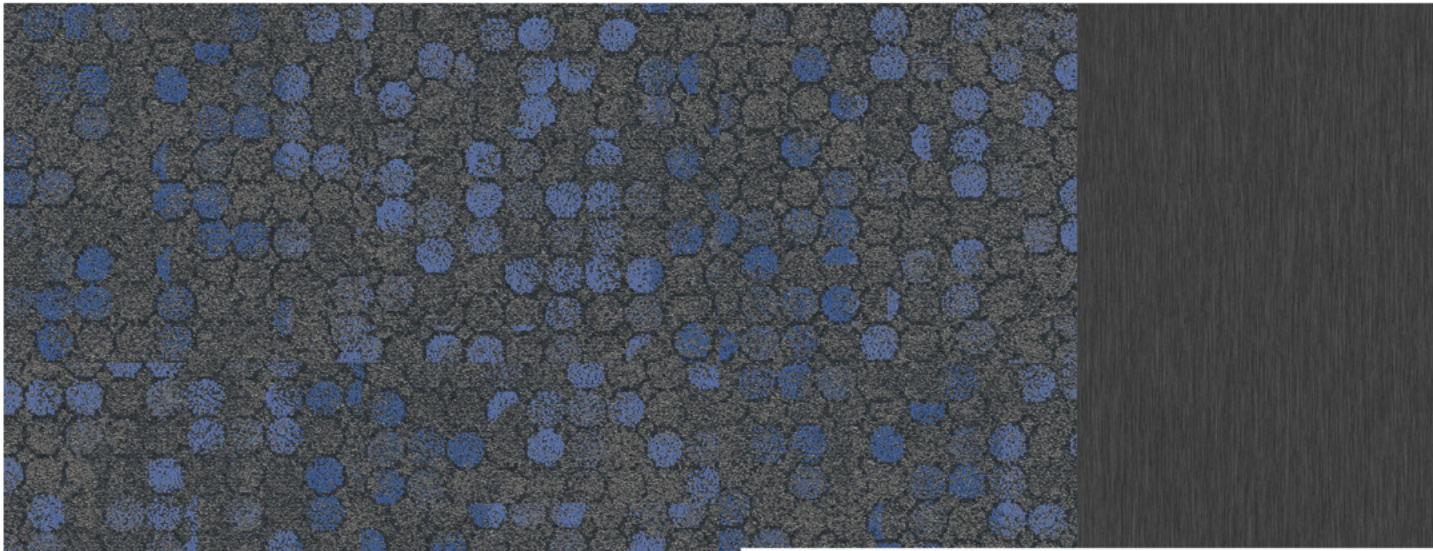

Interface

- PRODUCT** BROOME STREET
- COLOR** 106216 BLUE GLASS
- SIZE** 50cm
- INSTALLED** MONOLITHIC
- PRODUCT** MERCER STREET
- COLOR** 105768 SLATE CIRCLE
- SIZE** 50cm
- INSTALLED** MONOLITHIC
- PRODUCT** WHEELER STREET
- COLOR** 105655 SLATE SQUARE
- SIZE** 50cm
- INSTALLED** MONOLITHIC

Interface

PRODUCT DOVER STREET
COLOR 105752 SLATE DOT
SIZE 50cm
INSTALLED MONOLITHIC

PRODUCT OLD STREET
COLOR 105744 SLATE GRID
SIZE 50cm
INSTALLED ASHLAR

Interface

PRODUCT BROOME STREET

COLOR 106216 BLUE GLASS