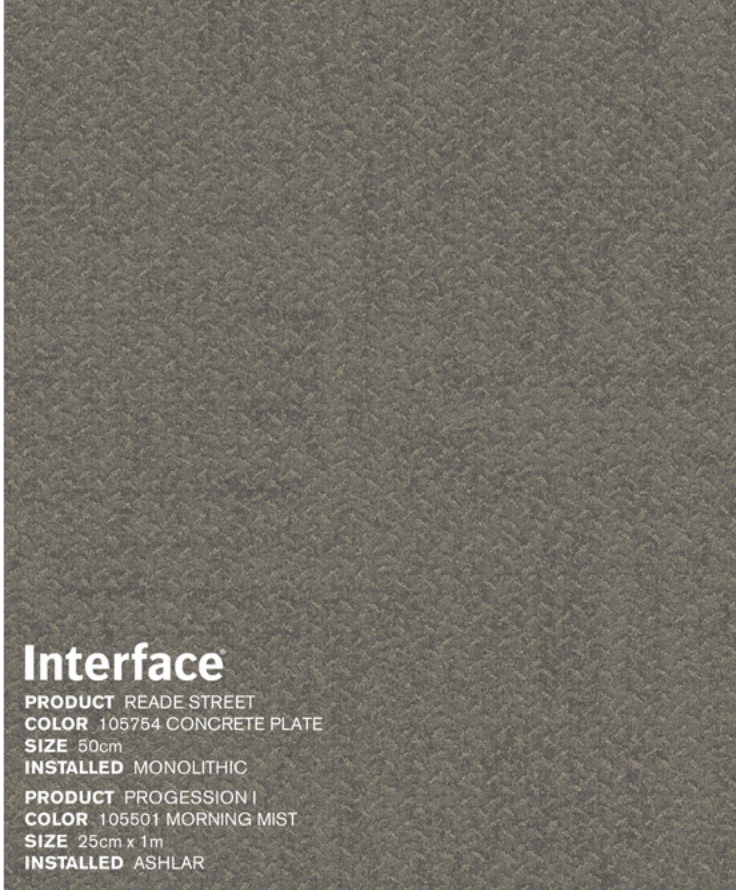

Interface

PRODUCT READE STREET
COLOR 105754 CONCRETE PLATE
SIZE 50cm
INSTALLED MONOLITHIC

PRODUCT PROGRESSION I
COLOR 105501 MORNING MIST
SIZE 25cm x 1m
INSTALLED ASHLAR