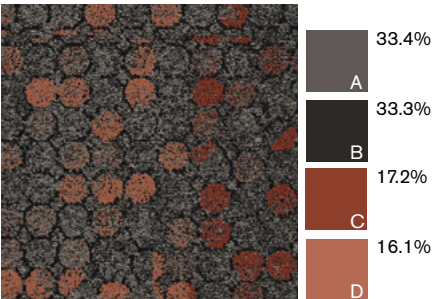

105767 Graphite Circle

105768 Slate Circle

105769 Black Circle

Broome Street™

Interface®

106210 Coral Glass

106211 Brick Glass

106212 Yellow Glass

106213 Green Glass

106214 Turquoise Glass

106215 Teal Glass

106216 Blue Glass

106217 Black Glass

FOLIO | NY+LON Streets™ Collection
Concrete & Coral