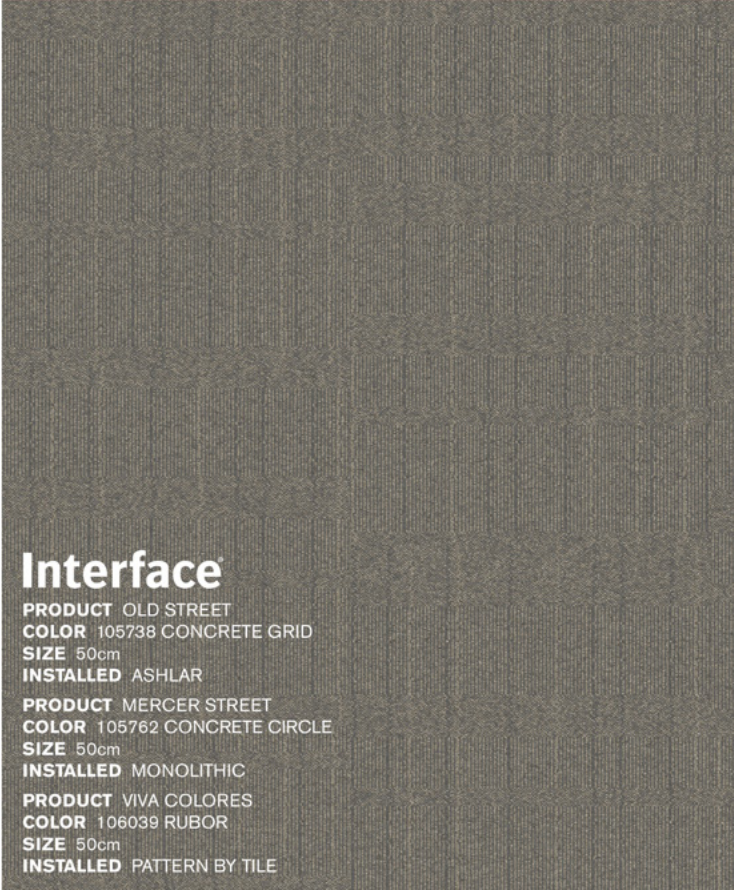

Interface

- **PRODUCT** OLD STREET
- **COLOR** 105738 CONCRETE GRID
- **SIZE** 50cm
- **INSTALLED** ASHLAR
- **PRODUCT** MERCER STREET
- **COLOR** 105762 CONCRETE CIRCLE
- **SIZE** 50cm
- **INSTALLED** MONOLITHIC
- **PRODUCT** VIVA COLORES
- **COLOR** 106039 RUBOR
- **SIZE** 50cm
- **INSTALLED** PATTERN BY TILE