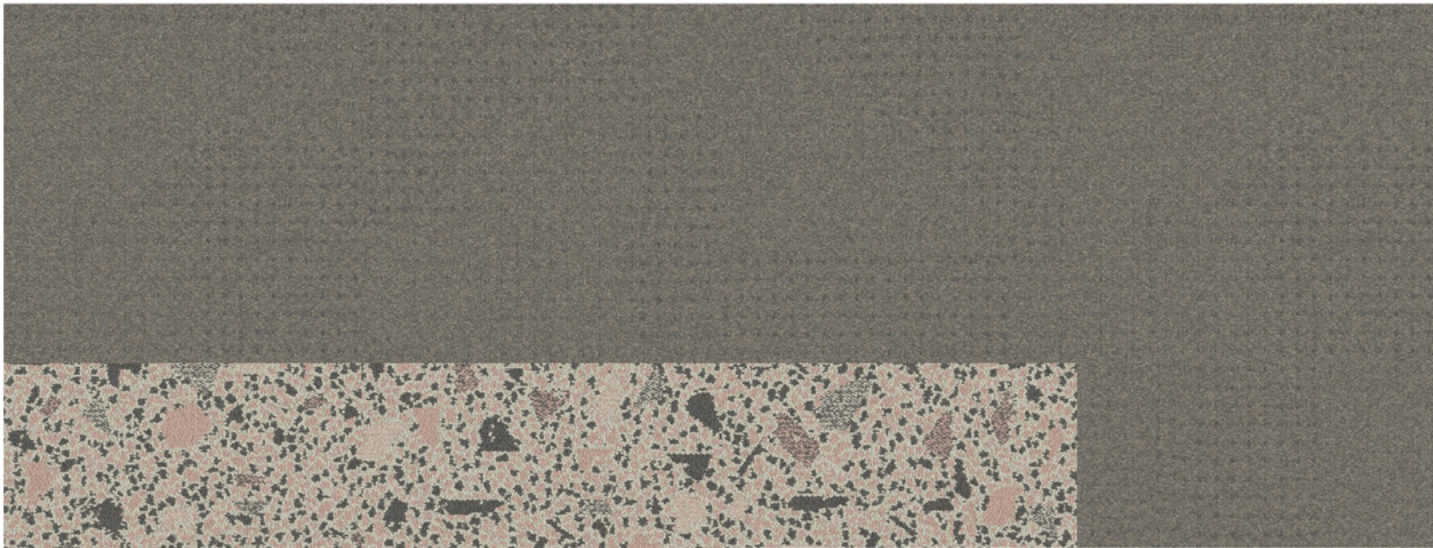

Interface

PRODUCT OLD STREET
COLOR 105738 CONCRETE GRID
SIZE 50cm
INSTALLED ASHLAR

PRODUCT AE311
COLOR 104669 FOG
SIZE 25cm x 1m
INSTALLED ASHLAR

Interface

PRODUCT DOVER STREET
COLOR 105746 CONCRETE DOT
SIZE 80cm
INSTALLED MONOLITHIC
PRODUCT STONES THROW
COLOR 106108 BLUSH
SIZE 80cm
INSTALLED MONOLITHIC