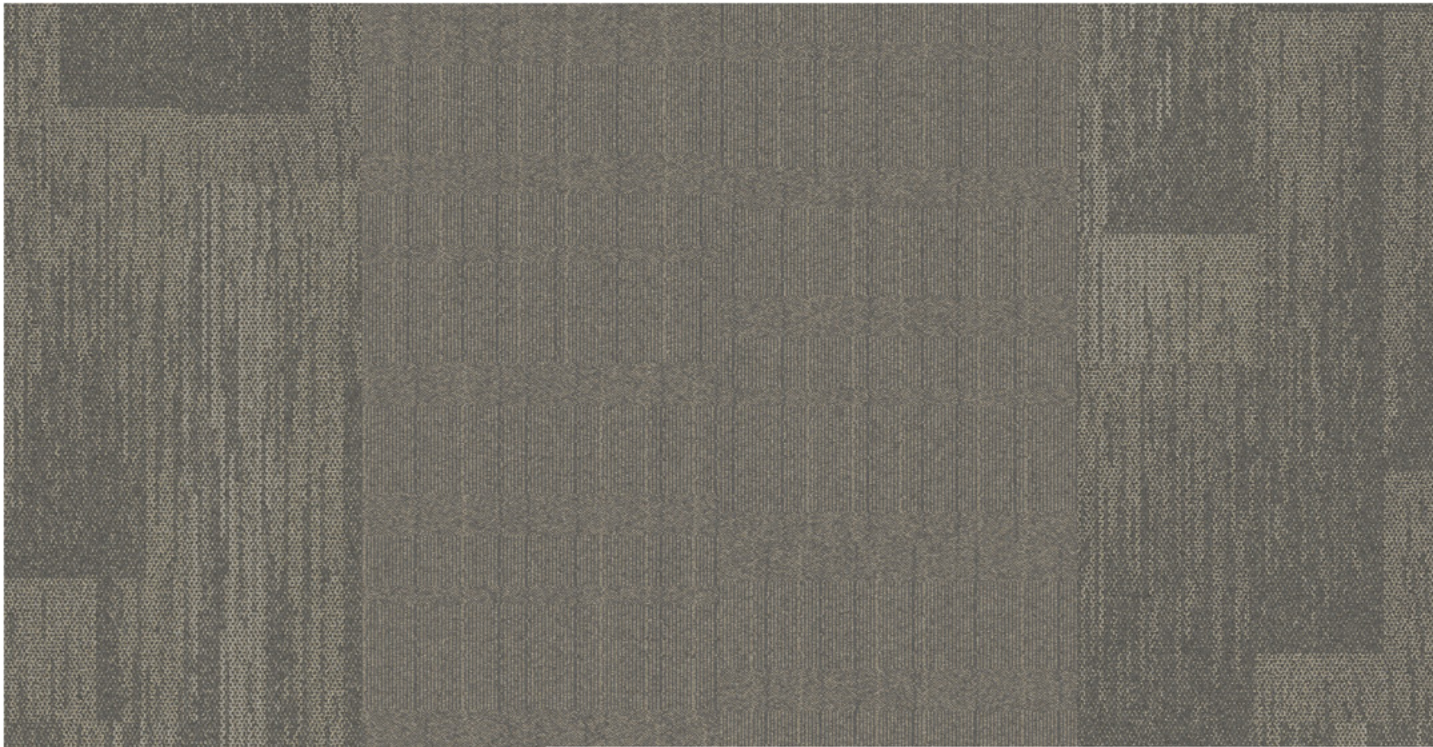

Interface

PRODUCT OLD STREET
COLOR 105738 CONCRETE GRID
SIZE 50cm
INSTALLED ASHLAR

PRODUCT AE311
COLOR 104669 FOG
SIZE 25cm x 1m
INSTALLED ASHLAR