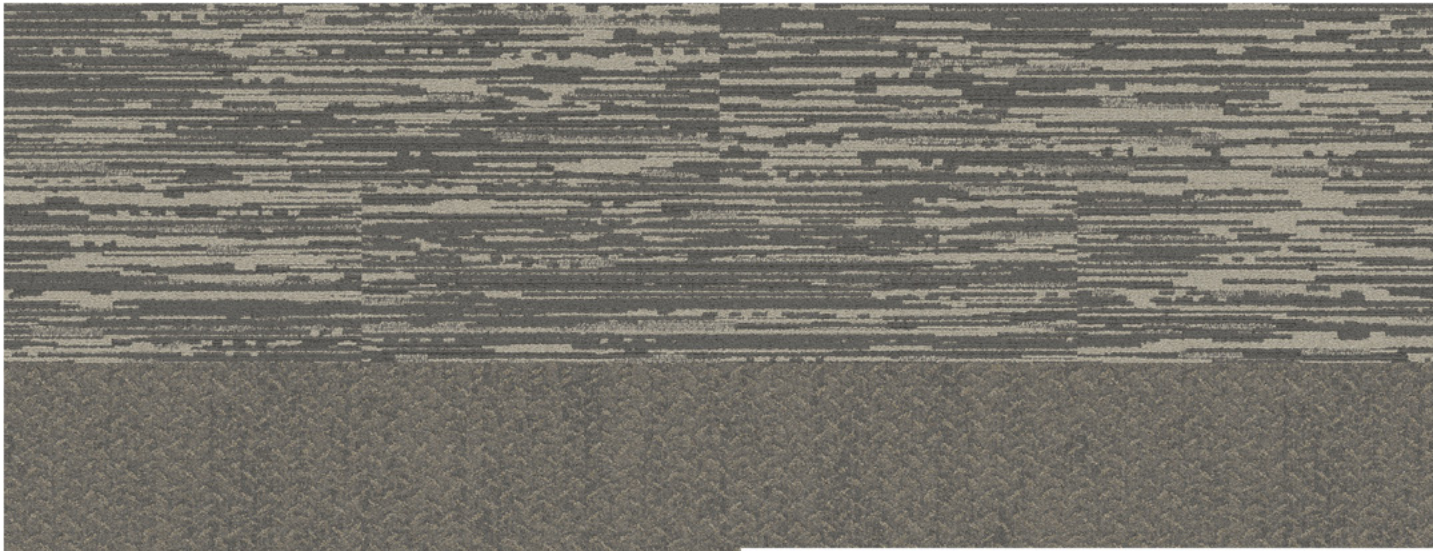

Interface

PRODUCT READE STREET
COLOR 105754 CONCRETE PLATE
SIZE 50cm
INSTALLED MONOLITHIC

PRODUCT PROGRESSION I
COLOR 105501 MORNING MIST
SIZE 25cm x 1m
INSTALLED ASHLAR