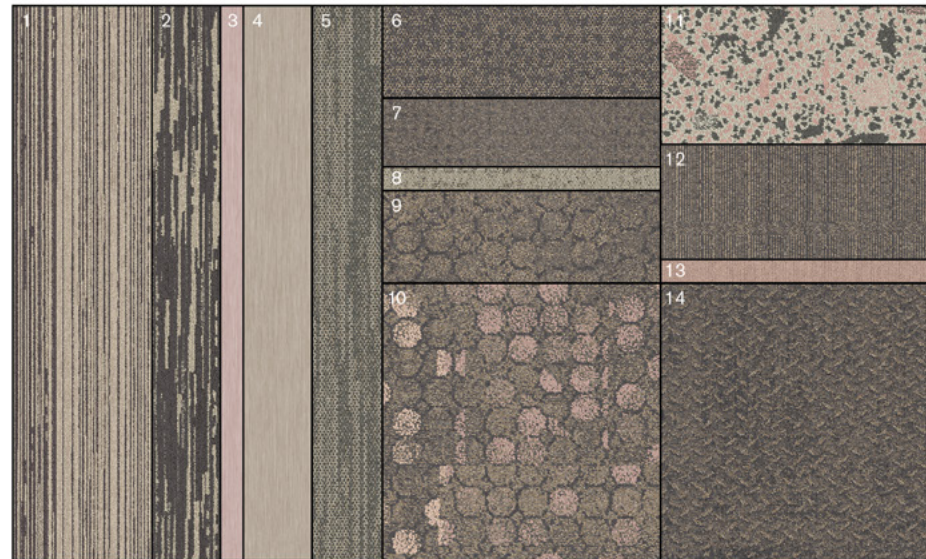

Interface®

FOLIO | NY+LON Streets™ Collection
Concrete & Coral

FOLIO: Interface Design Studio has created a grouping of imagery that shows NY+LON Streets Collection in a color palette that looks beautiful in living and resimercial environments as well as in a variety of spaces across multiple segments. These images demonstrate both aspirational design capabilities and practical application within a space.

Also included is a color placement guide, which shows the position and percentage of hues of each product colorway--serving as a quick and helpful visual reference for customizing color.

NY+LON STREETS COLLECTION

Product Launch Palette - Concrete & Coral

- 1) Progression III: Morning Mist 105537, 2) Progression I: Morning Mist 105501, 3) Brushed Lines: Blush A01613,
- 4) Brushed Lines: Sandalwood A01608, 5) AE311: Fog 104669, 6) Wheler St: Concrete Square 105649,
- 7) Dover St: Concrete Dot 105746, 8) Step it Up: Alba 106329, 9) Mercer St: Concrete Circle 105762,
- 10) Broome St: Coral Glass 106210, 11) FLOR Stone's Throw: Blush, 12) Old St: Concrete Grid 105738,
- 13) Viva Colores: Rubor 106039, 14) Reade St: Concrete Plate 105754