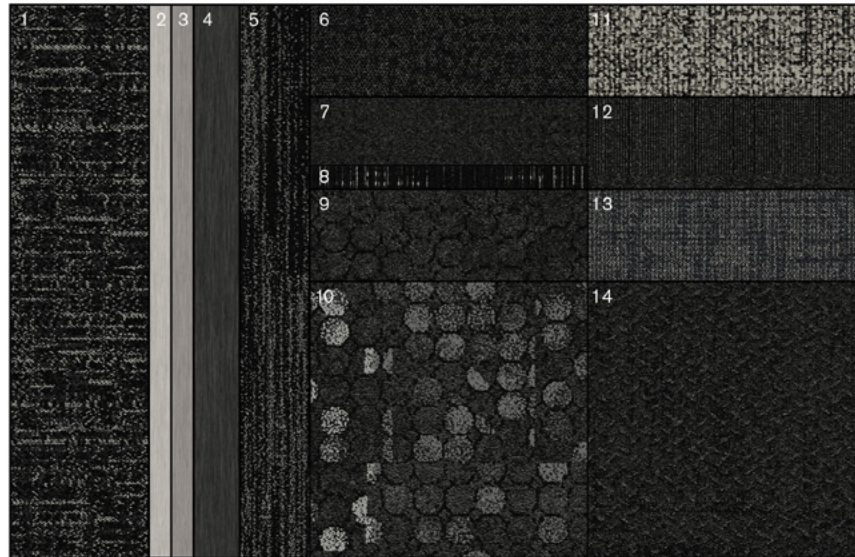

Interface®

FOLIO | NY+LON™ Streets Collection
Black

FOLIO: Interface Design Studio has created a grouping of imagery that shows NY+LON Streets Collection in a color palette that complements the modern corporate environment beautifully but is well suited for a variety of spaces across multiple segments. NY+LON Streets pairs well with FLOR®'s Arras Collection of high end area rugs, also featured in this FOLIO.

Also included is a color placement guide, which shows the position and percentage of hues of each product colorway--serving as a quick and helpful visual reference for customizing color.

NY+LON STREETS COLLECTION
Product Launch Palette - Black

- 1) Haptic: Black 106459, 2) Brushed Lines: Alabaster A01602, 3) Brushed Lines: Galena A01604,
 4) Brushed Lines: Kohl A01606, 5) Darning: Black 106451, 6) Wheeler St: Black Square 105656,
 7) Dover St: Black Dot 105753, 8) Night Flight: Black 106475, 9) Mercer St: Black Circle 105769,
 10) Broome St: Black Glass 106217, 11) FLOR Tailored Touch: Black, 12) Old St: Black Grid 105745,
 13) FLOR Arras Collection - London Twill: Flint, 14) Reade St: Black Plate 105761