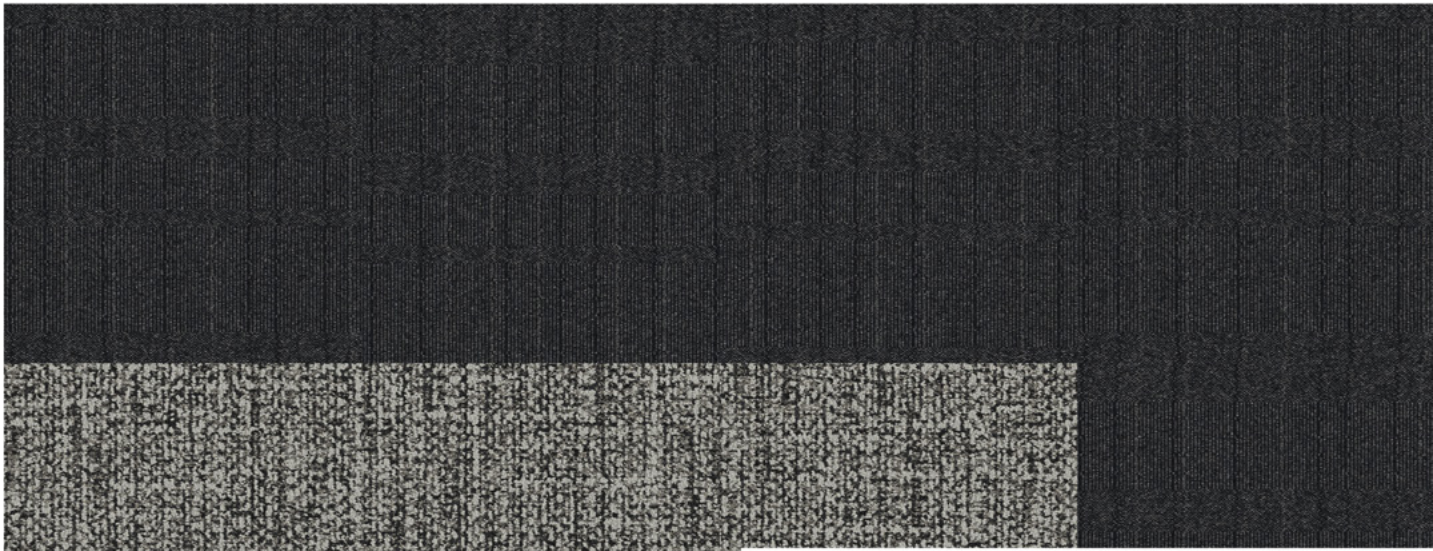

PRODUCT DOVER STREET
COLOR 105753 BLACK DOT
SIZE 50cm
INSTALLED MONOLITHIC

Interface

PRODUCT OLD STREET
COLOR 105745 BLACK GRID
SIZE 50cm
INSTALLED MONOLITHIC
PRODUCT TAILORED TOUCH
COLOR 104783 BLACK
SIZE 50cm
INSTALLED MONOLITHIC