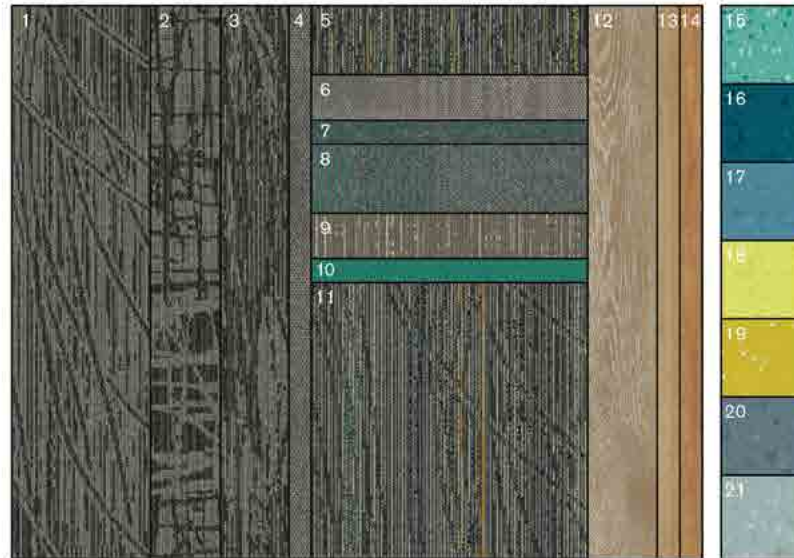

FOLIO | Flooring for Healing Environments
Granite & Larimar

Interface®

FOLIO: Interface Design Studio has created this group of supplementary imagery that show our newest products in a variety of spaces within healthcare environments. These demonstrate both aspirational design capabilities and practical application Interface's carpet, LVT and nora rubber in any space—all driven by our launch palettes.

2020 HEALTHCARE PALETTE
Granite & Larimar

- 1) WE152: Granite 106275, 2) WE153: Granite 106283, 3) WE151: Granite 106267,
- 4) Neighborhood Smooth: Greige/Smooth 105304, 5) Farmland Loop: Granite 106569, 6) AE310: Greige 104625,
- 7) Ice Breaker: Larimar 106194, 8) The Standard: Larimar 106188, 9) Night Flight: Titanium 106471,
- 10) Viva Colores: Agua 106031, 11) Prairie Grass Loop: Grass 106565,
- 12) Criterion Classic Woodgrains: Antique Light Oak C00106, 13) Criterion Classic Woodgrains: Washed Maple C00104,
- 14) Criterion Classic Woodgrains: Cedar C00105, 15) norament Grano: Wintergreen 5321,
- 16) norament Satura: Neptune 5129, 17) noraplan Sentica: Destination 6535, 18) noraplan Sentica: Aloe 6516,
- 19) noraplan Environcare: Food Coma 7075, 20) norament Satura: Vela 5127, 21) norament Satura: Delphinus 5128

INSTALLED ASHLAR

Interface

LVT PRODUCT CRITERION CLASSIC WOODGRAINS
COLOR C00105 CEDAR
SIZE 12.5cm X 1m
INSTALLED ASHLAR

Interface

- PRODUCT** FARMLAND LOOP
- COLOR** 106589 GRANITE
- SIZE** 50cm
- INSTALLED** ASHLAR
- PRODUCT** PRAIRIE GRASS LOOP
- COLOR** 106565 GRANITE
- SIZE** 50cm
- INSTALLED** ASHLAR
- PRODUCT** ICE BREAKER
- COLOR** 106194 LARIMAR
- SIZE** 50cm
- INSTALLED** NON DIRECTIONAL
- LVT PRODUCT** CRITERION CLASSIC WOODGRAINS
- COLOR** C00105 CEDAR
- SIZE** 12,5cm x 1m
- INSTALLED** ASHLAR