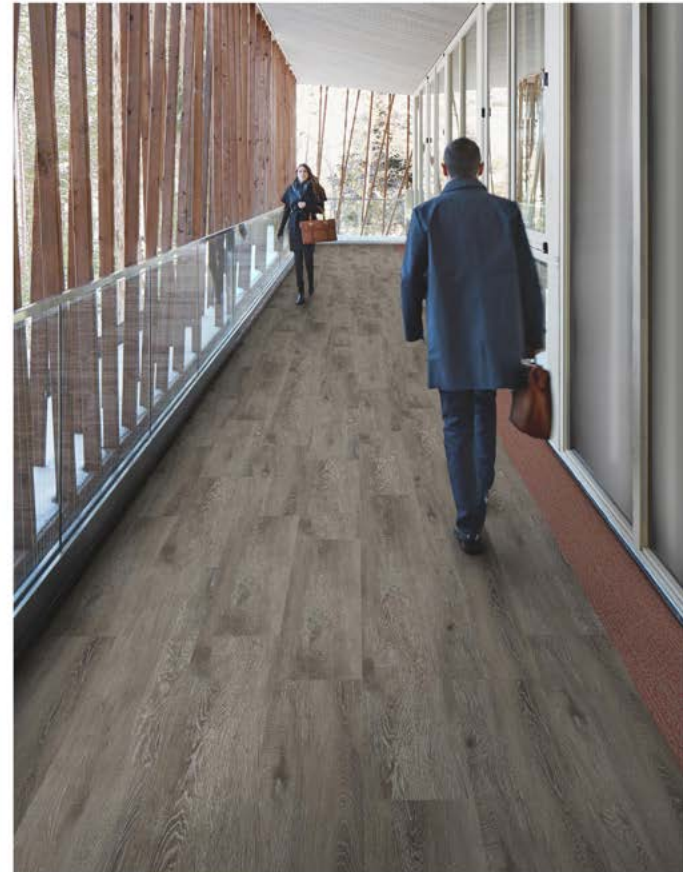

INSTALLED ASHLAR

Interface

PRODUCT GEISHA GATHER
COLOR 106584 TAUPE
SIZE 25cm x 1m
INSTALLED ASHLAR

PRODUCT VINTAGE KIMONO
COLOR 106593 TAUPE
SIZE 25cm x 1m
INSTALLED ASHLAR

Interface

PRODUCT SASHIKO STITCH