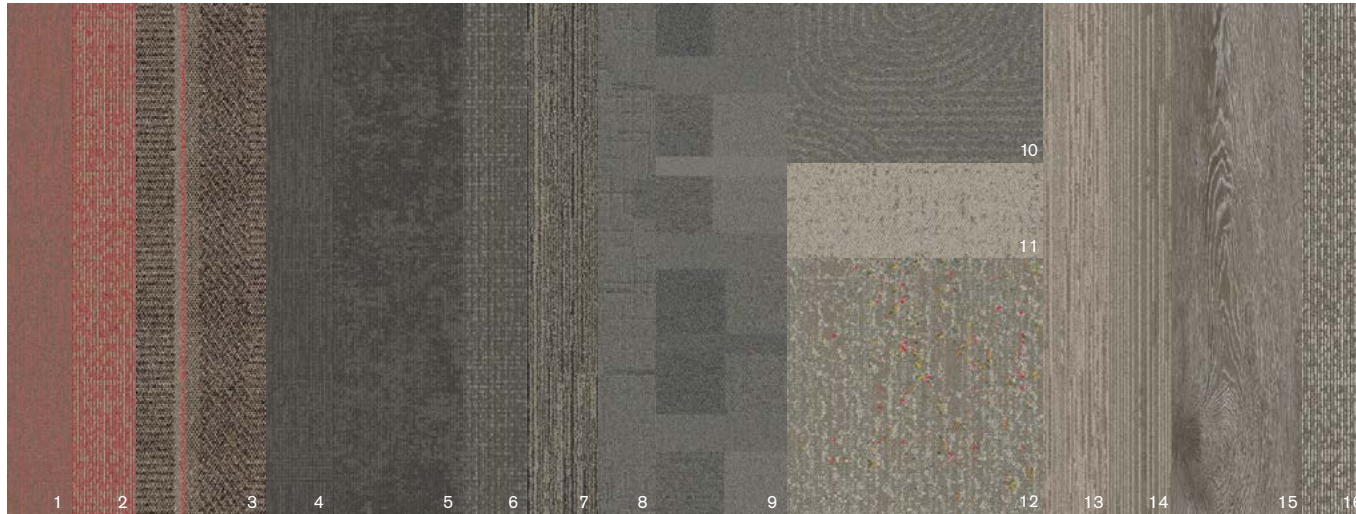

Interface®

FOLIO | Embodied Beauty
Poppy & Taupe

FOLIO: Interface Design Studio has created a group of supplementary assets that show our newest products in a variety of spaces representing every segment, as well as demonstrate both aspirational design capabilities or practical application in any space—all driven by our launch palettes. Also included is a color placement guide, which shows the position and percentage of hues of each product colorway—serving as a quick and helpful visual reference for customizing color.

EMBODIED BEAUTY COLLECTION

Product Launch Poppy & Taupe Palette

Interface®

- 1) Zen Stitch [-CO2] 106638 Poppy, 2) Sashiko Stitch: 106617 Poppy, 3) Simple Sash: 106600 Alba,
4) Zen Stitch [-CO2] 106632 Taupe, 5) Tokyo Texture [-CO2] 106621 Taupe, 6) Shishu Stitch [-CO2] 106645 Taupe,
7) WW880: 105364 Natural Loom, 8) Vintage Kimono: 106593 Taupe, 9) Geisha Gather: 106584 Taupe,
10) Step This Way: 106324 Ash, 11) Step It Up: 106329 Alba, 12) Step Aside: 106317 Alba,
13) Progression II: 105504 Daylight, 14) Progression III: 105534 Daylight,
15) Textured Woodgrains: A00405 Grey Dune, 16) Sashiko Stitch: 106611 Taupe