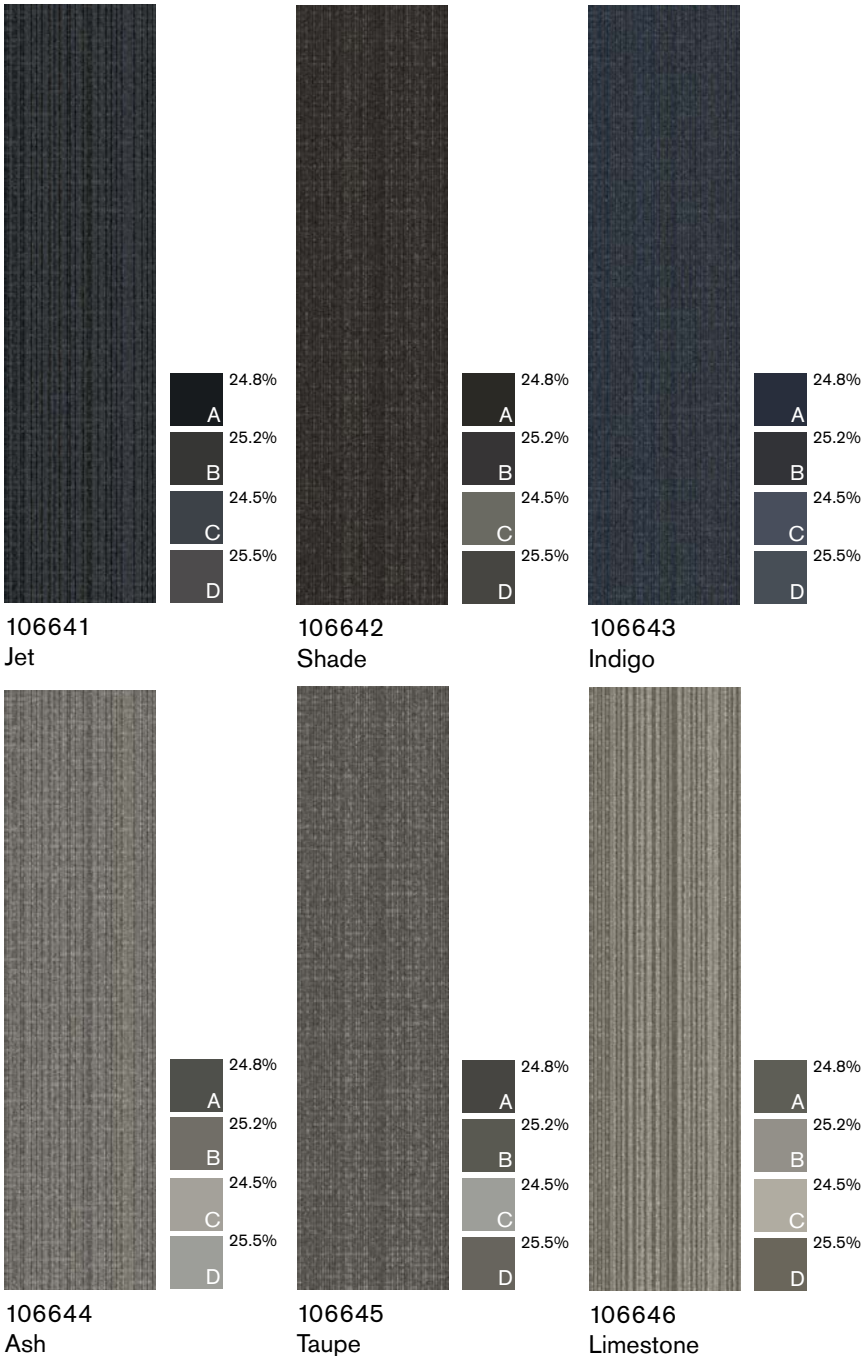

PANTONE COLOR ACCENTS: 433C, 405C, 7539C, 7534C, 703C

Note: We use the [-CO2] product tag to denote that the product shown is carbon negative. When multiple products are shown together, we use an asterisk (*) to specify which of those product(s) the [-CO2] tag applies to.

106634
Indigo

106635
Coal

106636
Shade

106637
Jet

106638
Poppy

106640
Jadeite

Tokyo Texture [-CO₂]

Interface[®]

106620
Flint

106621
Taupe

106622
Ash

106623
Indigo

106624
Coal

106625
Shade

106626
Jet

106627
Poppy

106628
Jadeite

Shishu Stitch [-CO₂]

Interface®

Interface Design Studio
interfacedesignstudio@interface.com
office 706-812-6419