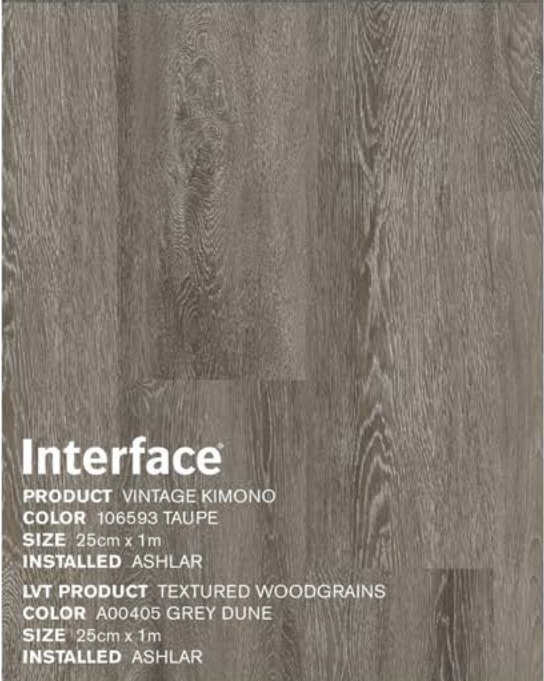

PANTONE COLOR ACCENTS: 433C, 405C, 7539C, 7534C, 703C

Note: We use the [-CO2] product tag to denote that the product shown is carbon negative. When multiple products are shown together, we use an asterisk (*) to specify which of those product(s) the [-CO2] tag applies to.

SIZE 25cm x 1m

INSTALLED HERRINGBONE

Interface

PRODUCT SASHIKO STITCH

COLOR 106611 TAUPE

SIZE 25cm x 1m

INSTALLED ASHLAR

PRODUCT PROGRESSION III

COLOR 105534 DAYLIGHT

SIZE 25cm x 1m

INSTALLED ASHLAR

Interface

PRODUCT SIMPLE SASH

COLOR 106600 ALBA

SIZE 25cm x 1m

INSTALLED ASHLAR

PRODUCT SASHIKO STITCH

COLOR 106617 POPPY

SIZE 25cm x 1m

INSTALLED ASHLAR

Interface

PRODUCT VINTAGE KIMONO
COLOR 106593 TAUPE
SIZE 25cm x 1m
INSTALLED ASHLAR

LVT PRODUCT TEXTURED WOODGRAINS
COLOR A00405 GREY DUNE
SIZE 25cm x 1m
INSTALLED ASHLAR