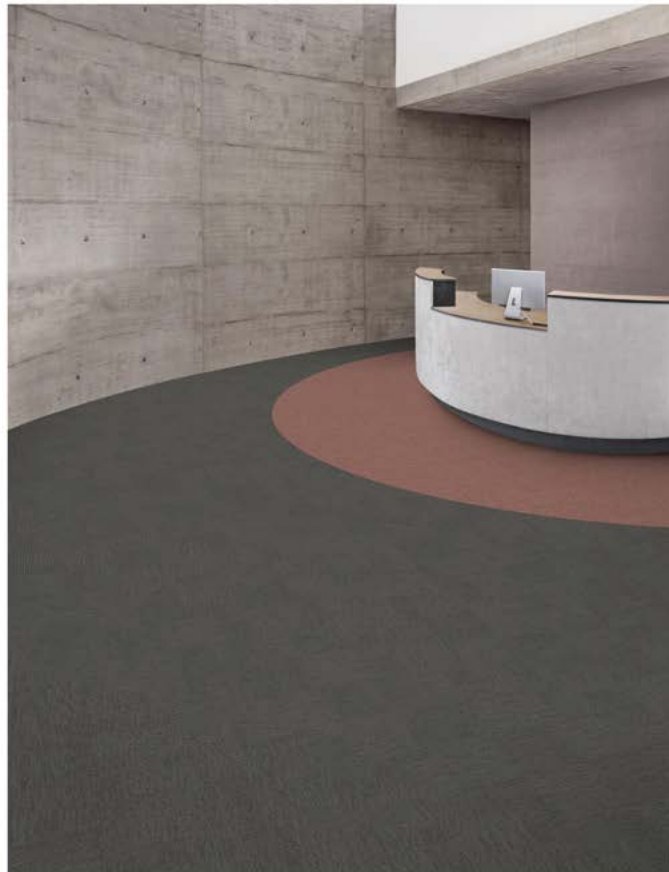

Interface

PRODUCT ZEN STITCH*

COLOR 106632 TAUPE

SIZE 25cm x 1m

INSTALLED HERRINGBONE

PRODUCT SASHIKO STITCH

COLOR 106617 POPPY

SIZE 25cm x 1m

INSTALLED HERRINGBONE