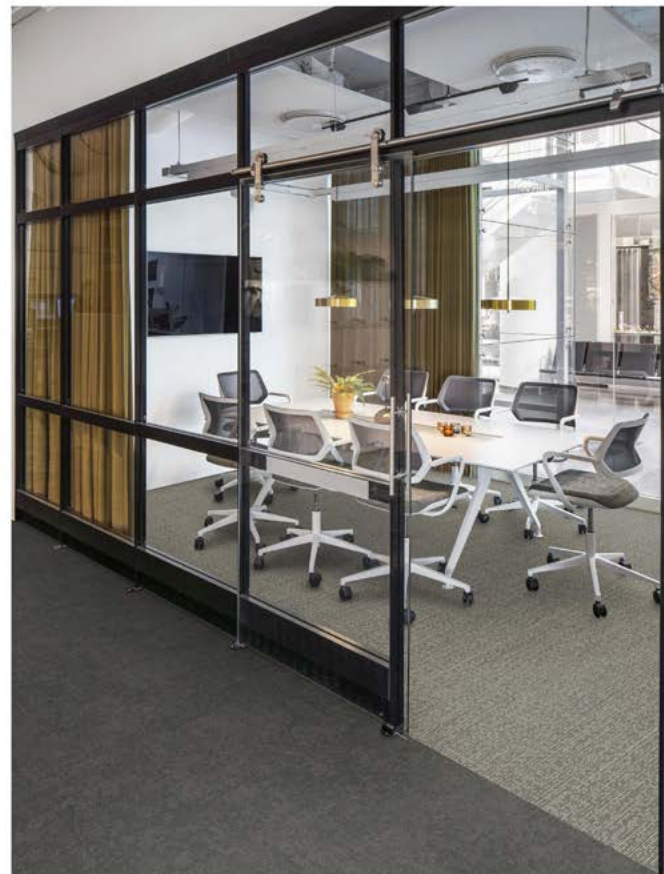

COLOR 106611 TAUPE

SIZE 25cm x 1m

INSTALLED HERRINGBONE

PRODUCT TOKYO TEXTURE*

COLOR 106621 TAUPE

SIZE 25cm x 1m

INSTALLED HERRINGBONE

Interface