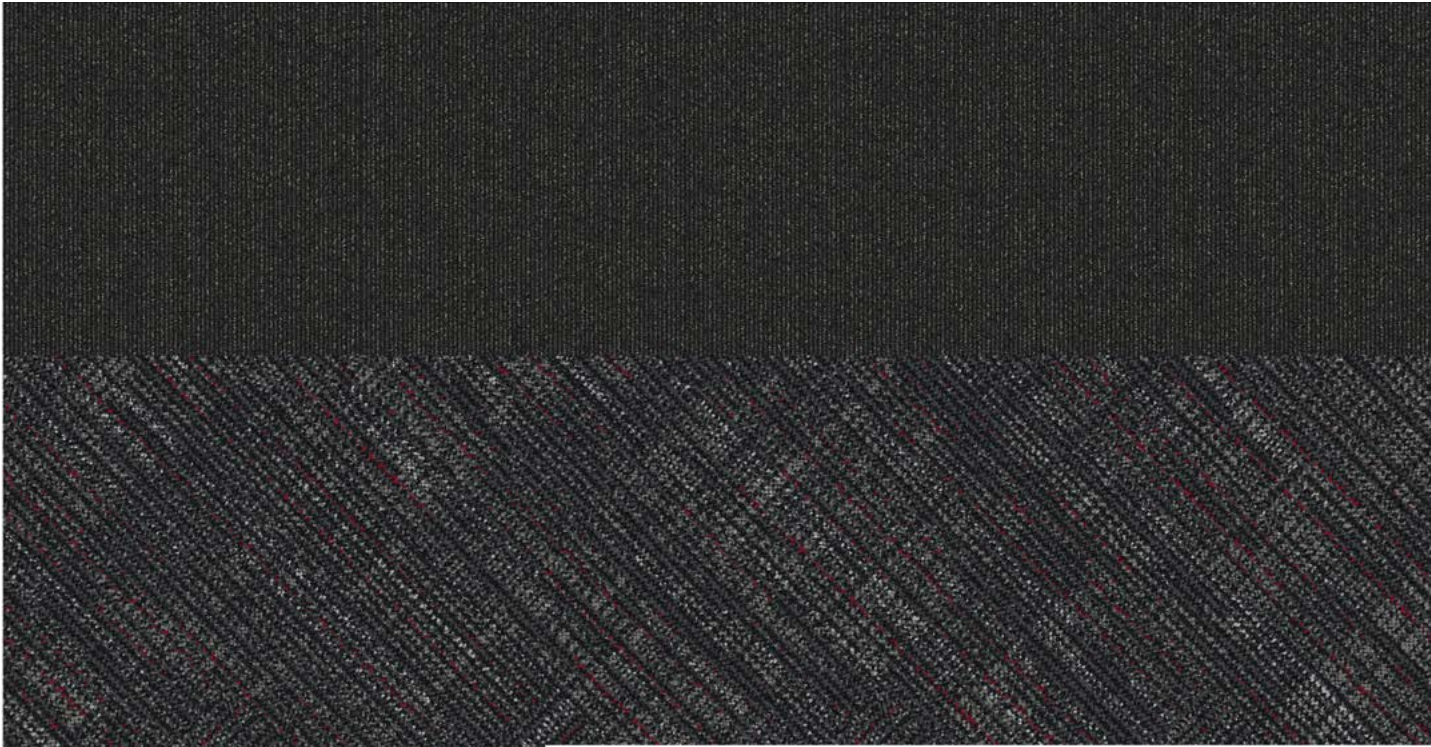

Interface

PRODUCT BITRATE
COLOR 106298 DARK-RED
SIZE 25cm x 1m
INSTALLED HERRINGBONE

PRODUCT SR699
COLOR 104938 ONYX
SIZE 50cm
INSTALLED MONOLITHIC