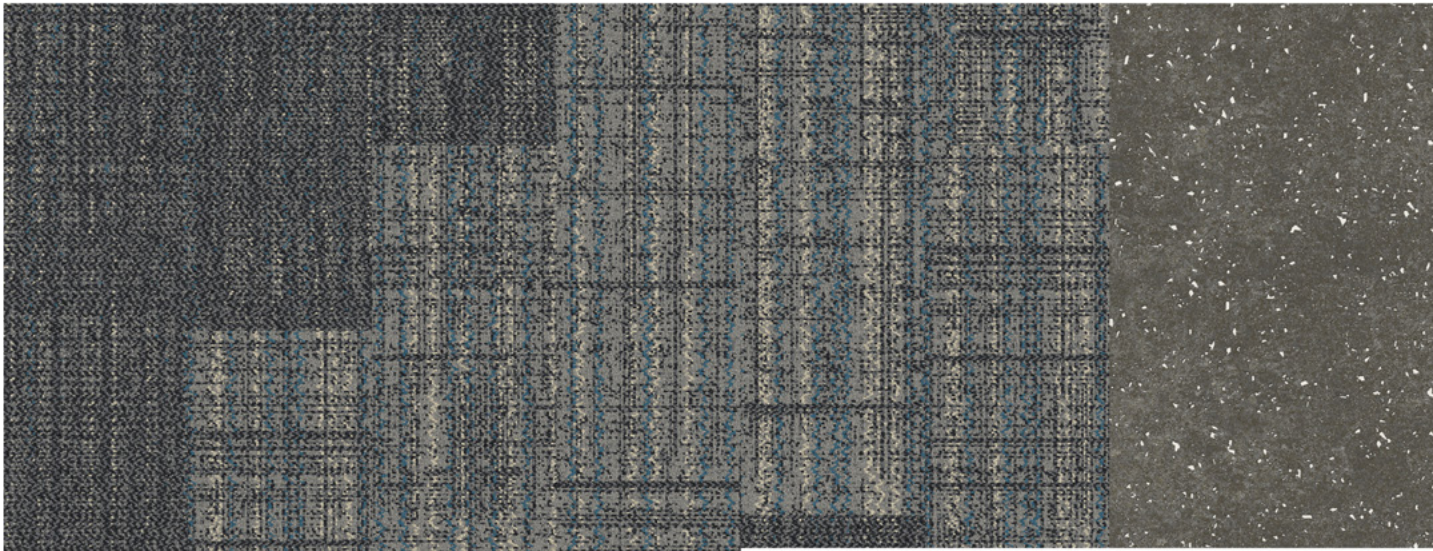

Interface

PRODUCT WALK THE AISLE
COLOR A01304 CARBON
SIZE 50cm
INSTALLED PATTERN BY TILE (MONOLITHIC)

PRODUCT BIRATE
COLOR 106303 DARK AQUA
SIZE 25cm x 1m
INSTALLED PATTERN BY TILE (ASHLAR)

PRODUCT UPLOAD
COLOR 106295 LIGHT AQUA
SIZE 25cm x 1m
INSTALLED PATTERN BY TILE (ASHLAR)