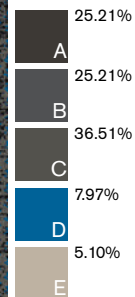

Source Material

- Intersculpt construction
- 3 yarns total / dark, medium and light
- Reference Monochrome, Pantone or Paint Chips

Bitrate

- 2color Tapestry construction
- 5 yarns total
- 3 dominant yarns / dark, medium and light
- Heavier pattern coverage of medium and dark
- 2 accent yarns, neutral and bright
- Uses both 2ply and 3ply yarns
- Reference Monochrome, Pantone or Paint Chips

Upload

- 2color Tapestry construction
- 5 yarns total
- 3 dominant yarns / dark, medium and light
- Heavier pattern coverage of medium and light
- 2 accent yarns, neutral and bright
- Uses both 2ply and 3ply yarns
- Reference Monochrome, Pantone or Paint Chips

Source Material

Bitrate

Upload

106290
Light Red

106291
Light Green

106292
Light Copper

106293
Light Teal

106294
Light Mustard

106295
Light Aqua

106296
Light Yellow

106297
Light Blue

FOLIO | Streaming
Nickel & Aqua