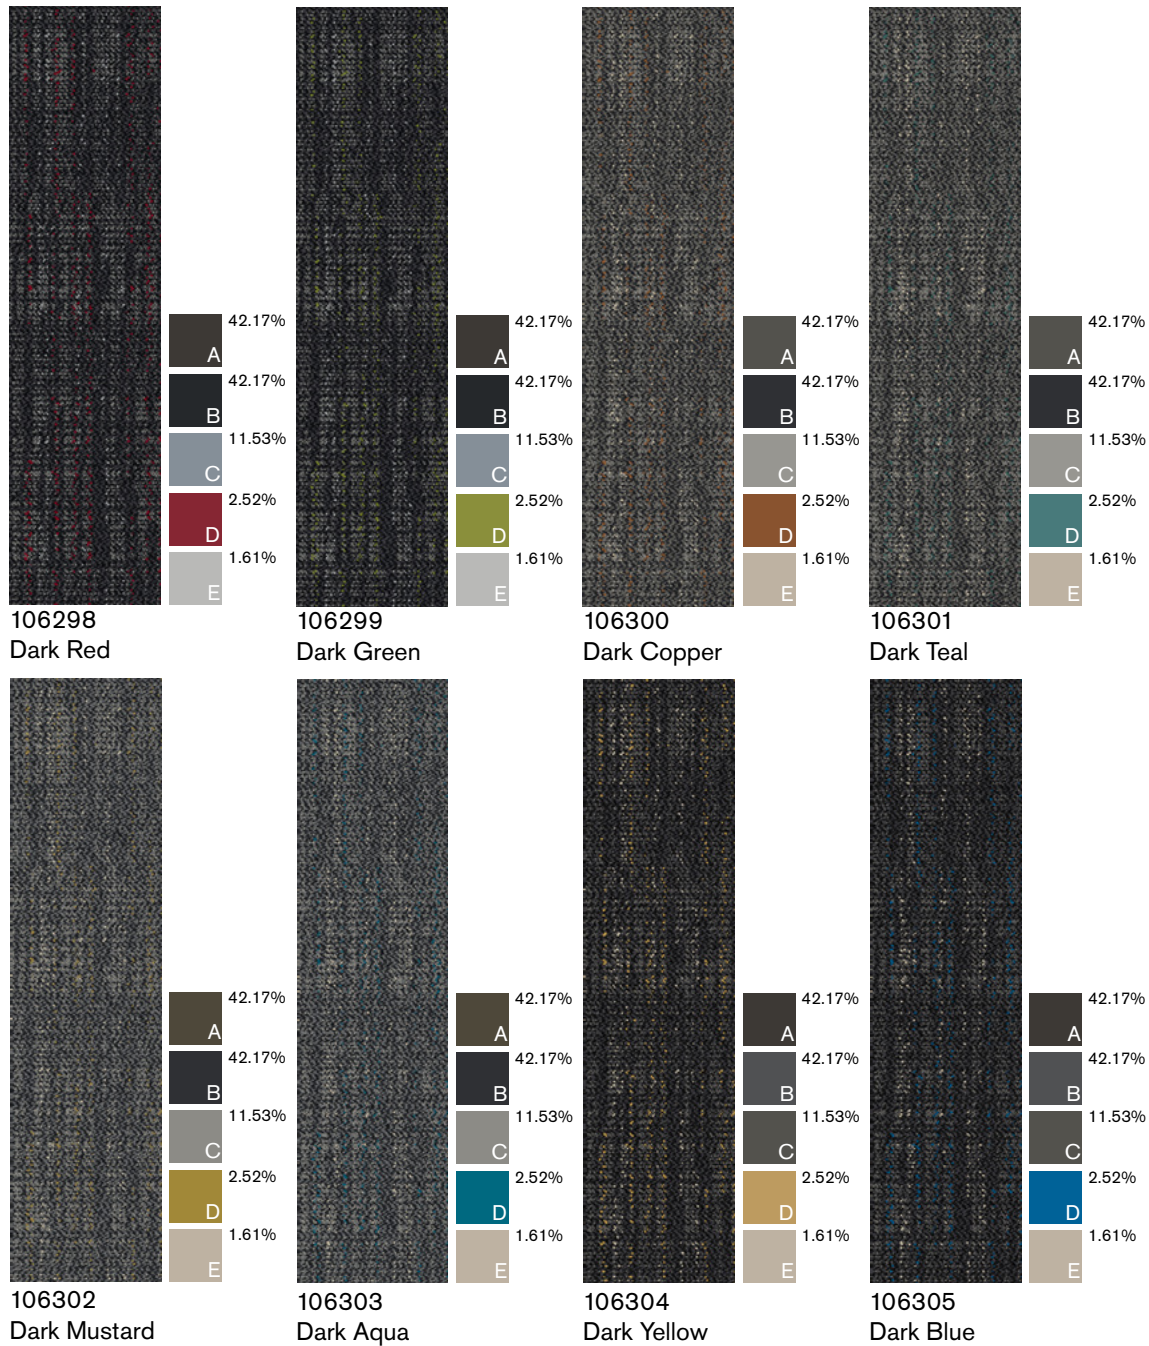

Source Material

- Intersculpt construction
- 3 yarns total / dark, medium and light
- Reference Monochrome, Pantone or Paint Chips

Bitrate

- 2color Tapestry construction
- 5 yarns total
- 3 dominant yarns / dark, medium and light
- Heavier pattern coverage of medium and dark
- 2 accent yarns, neutral and bright
- Uses both 2ply and 3ply yarns
- Reference Monochrome, Pantone or Paint Chips

Upload

- 2color Tapestry construction
- 5 yarns total
- 3 dominant yarns / dark, medium and light
- Heavier pattern coverage of medium and light
- 2 accent yarns, neutral and bright
- Uses both 2ply and 3ply yarns
- Reference Monochrome, Pantone or Paint Chips

Source Material

Bitrate

Upload

106290
Light Red

106291
Light Green

106292
Light Copper

106293
Light Teal

106294
Light Mustard

106295
Light Aqua

106296
Light Yellow

106297
Light Blue

FOLIO | Streaming
Nickel & Aqua