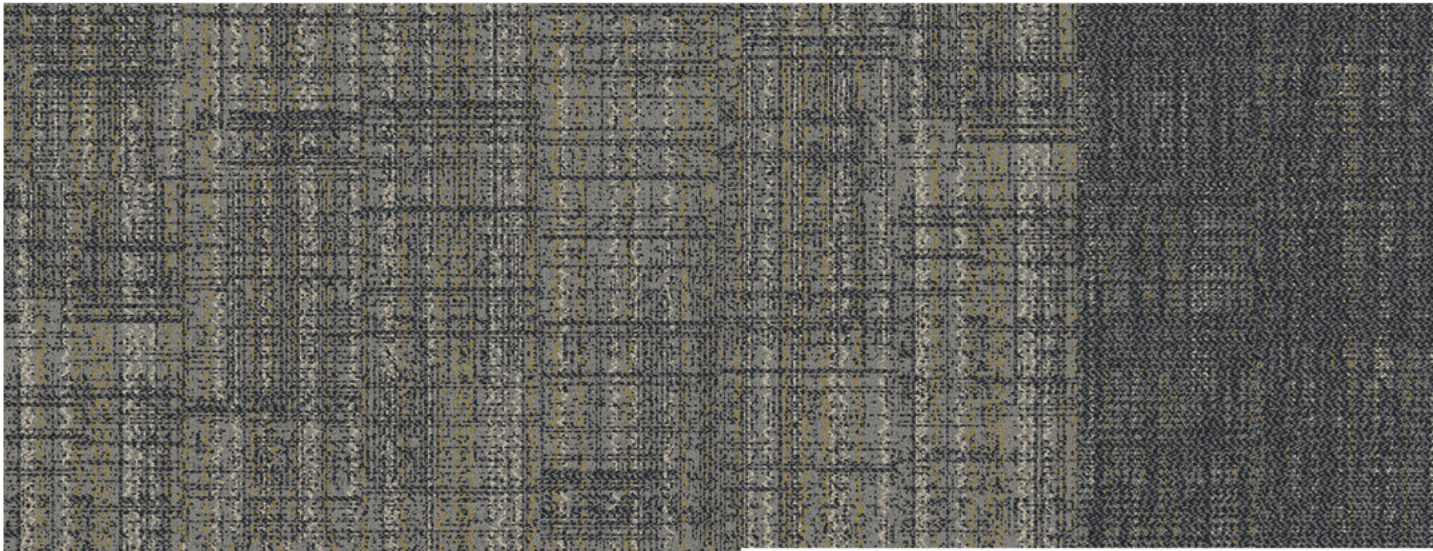

Interface

PRODUCT UPLOAD
COLOR 106294 LIGHT MUSTARD
SIZE 25cm x 1m
INSTALLED ASHLAR

PRODUCT BITRATE
COLOR 106302 DARK MUSTARD
SIZE 25cm x 1m
INSTALLED ASHLAR