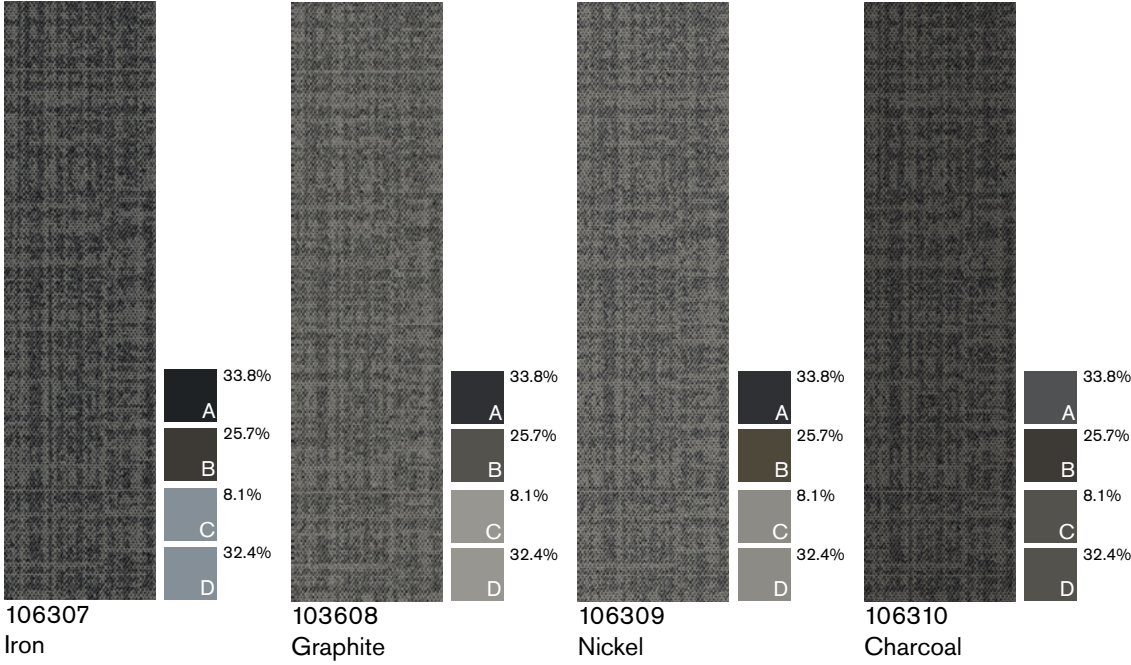

Source Material