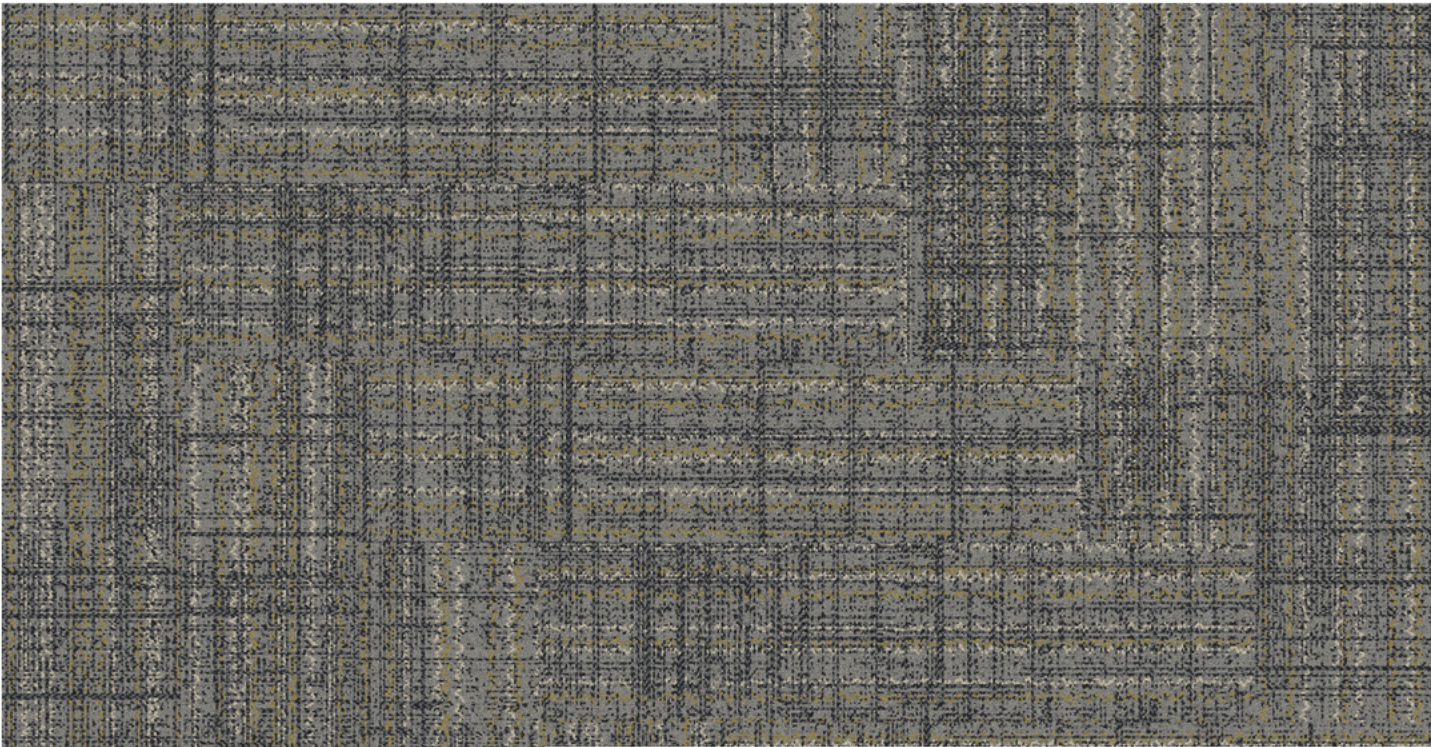

Interface
PRODUCT WW860
COLOR 105351 LINEN TWEED
SIZE 25cm x 1m
INSTALLED PATTERN BY TILE (ASHLAR)

PRODUCT UPLOAD
COLOR 106294 LIGHT MUSTARD
SIZE 25cm x 1m
INSTALLED PATTERN BY TILE (HERRINGBONE)

PRODUCT BITRATE
COLOR 106302 DARK MUSTARD
SIZE 25cm x 1m
INSTALLED PATTERN BY TILE (ASHLAR)