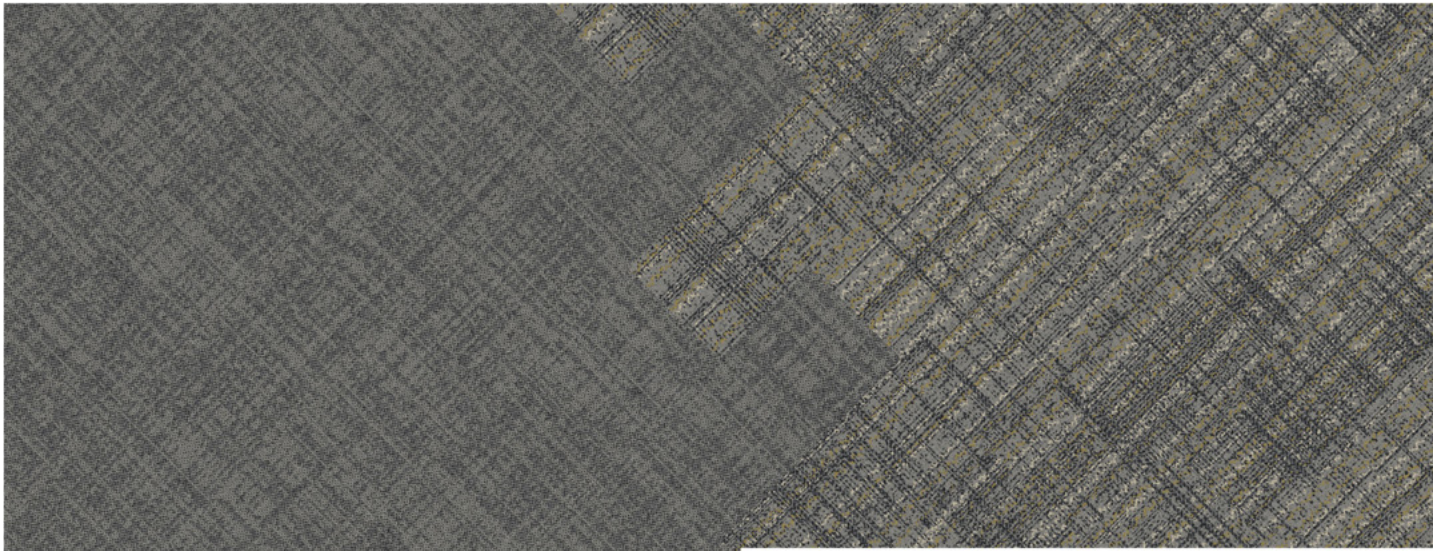

Interface

PRODUCT SOURCE MATERIAL
COLOR 106309 NICKEL
SIZE 25cm x 1m
INSTALLED ASHLAR

PRODUCT UPLOAD
COLOR 106294 LIGHT MUSTARD
SIZE 25cm x 1m
INSTALLED ASHLAR