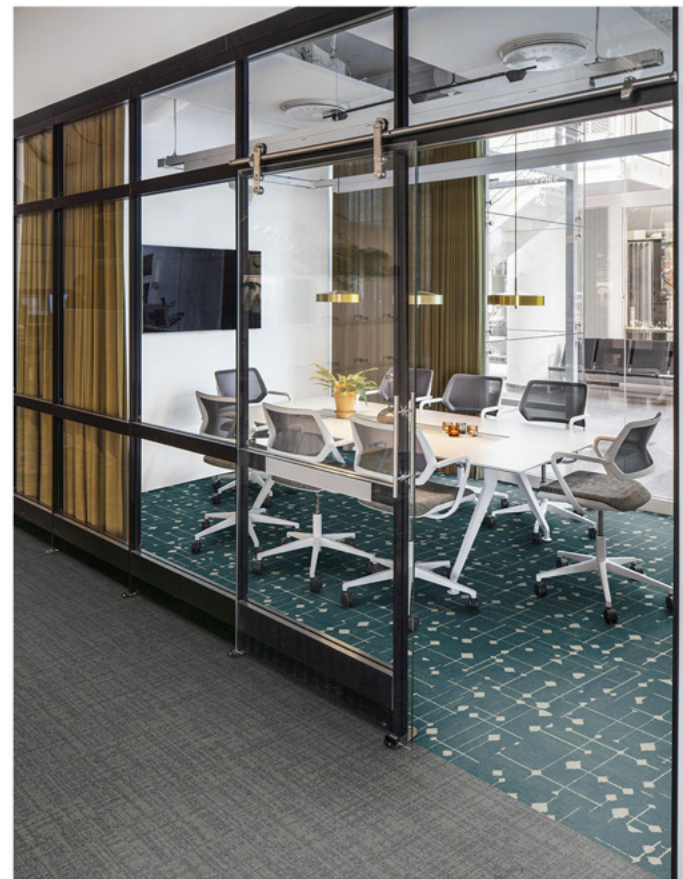

Interface

PRODUCT SOURCE MATERIAL

COLOR 106309 NICKEL

SIZE 23cm x 1m

INSTALLED ASHLAR

PRODUCT HOLLIN HILLS

COLOR 106362 TEAL

SIZE 50cm

INSTALLED NON DIRECTIONAL