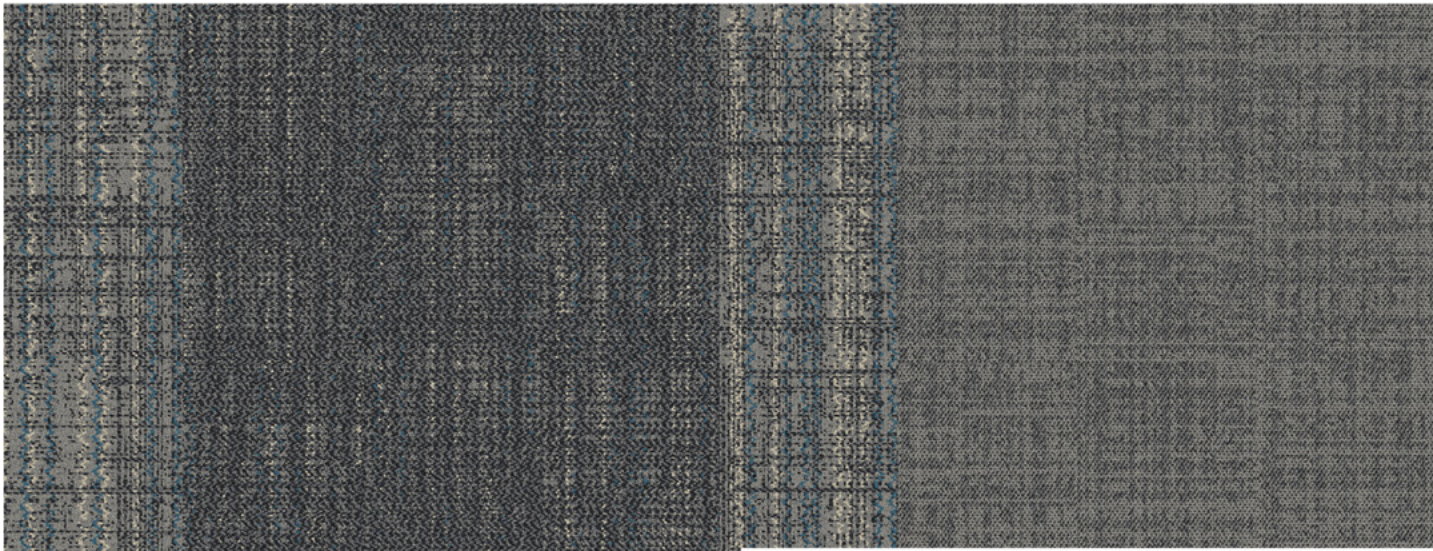

SIZE 50cm

INSTALLED NON DIRECTIONAL

Interface

PRODUCT UPLOAD
COLOR 106294 LIGHT MUSTARD
SIZE 25cm x 1m
INSTALLED ASHLAR

PRODUCT BITRATE
COLOR 106302 DARK MUSTARD
SIZE 25cm x 1m
INSTALLED ASHLAR

Interface

PRODUCT BITRATE
COLOR 106303 DARK AQUA
SIZE 25cm x 1m
INSTALLED ASHLAR