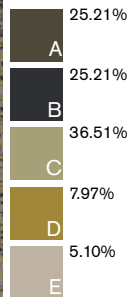

PANTONE COLOR ACCENTS: COOL GRAY 11C, 423C, COOL GRAY 3C, 611C, 5473C

Interface

PRODUCT SOURCE MATERIAL

COLOR 106309 NICKEL

SIZE 23cm x 1m

INSTALLED ASHLAR

PRODUCT HOLLIN HILLS

COLOR 106362 TEAL

Upload

- 2color Tapestry construction
- 5 yarns total
- 3 dominant yarns / dark, medium and light
- Heavier pattern coverage of medium and light
- 2 accent yarns, neutral and bright
- Uses both 2ply and 3ply yarns
- Reference Monochrome, Pantone or Paint Chips

Source Material

Bitrate

Upload

106290
Light Red

106291
Light Green

106292
Light Copper

106293
Light Teal

106294
Light Mustard

106295
Light Aqua

106296
Light Yellow

106297
Light Blue

FOLIO | Streaming
Nickel & Aqua