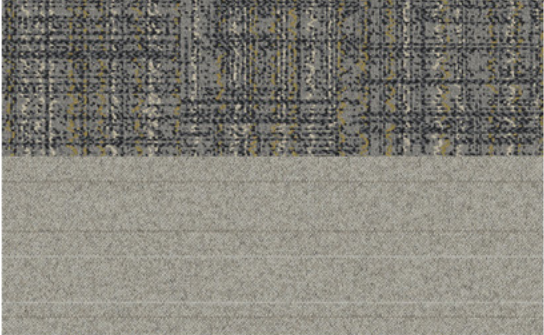

Interface
PRODUCT WW860
COLOR 105351 LINEN TWEED
SIZE 25cm x 1m
INSTALLED PATTERN BY TILE (ASHLAR)

PRODUCT UPLOAD
COLOR 106294 LIGHT MUSTARD
SIZE 25cm x 1m
INSTALLED PATTERN BY TILE (HERRINGBONE)

PRODUCT BITRATE
COLOR 106302 DARK MUSTARD
SIZE 25cm x 1m
INSTALLED PATTERN BY TILE (ASHLAR)