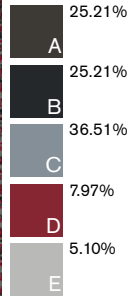

Source Material

- Intersculpt construction
- 3 yarns total / dark, medium and light
- Reference Monochrome, Pantone or Paint Chips

Bitrate

- 2color Tapestry construction
- 5 yarns total
- 3 dominant yarns / dark, medium and light
- Heavier pattern coverage of medium and dark
- 2 accent yarns, neutral and bright
- Uses both 2ply and 3ply yarns
- Reference Monochrome, Pantone or Paint Chips

Upload

- 2color Tapestry construction
- 5 yarns total
- 3 dominant yarns / dark, medium and light
- Heavier pattern coverage of medium and light
- 2 accent yarns, neutral and bright
- Uses both 2ply and 3ply yarns
- Reference Monochrome, Pantone or Paint Chips

Source Material

Bitrate

Upload

106290
Light Red

106291
Light Green

106292
Light Copper

106293
Light Teal

106294
Light Mustard

106295
Light Aqua

106296
Light Yellow

106297
Light Blue

FOLIO | Streaming
Nickel & Aqua