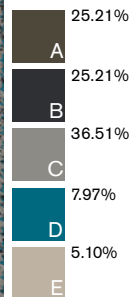

Source Material

- Intersculpt construction
- 3 yarns total / dark, medium and light
- Reference Monochrome, Pantone or Paint Chips

Bitrate

- 2color Tapestry construction
- 5 yarns total
- 3 dominant yarns / dark, medium and light
- Heavier pattern coverage of medium and dark
- 2 accent yarns, neutral and bright
- Uses both 2ply and 3ply yarns
- Reference Monochrome, Pantone or Paint Chips

Upload

- 2color Tapestry construction
- 5 yarns total
- 3 dominant yarns / dark, medium and light
- Heavier pattern coverage of medium and light
- 2 accent yarns, neutral and bright
- Uses both 2ply and 3ply yarns
- Reference Monochrome, Pantone or Paint Chips

Source Material

Bitrate

Upload

106290
Light Red

106291
Light Green

106292
Light Copper

106293
Light Teal

106294
Light Mustard

106295
Light Aqua

106296
Light Yellow

106297
Light Blue

FOLIO | Streaming
Nickel & Aqua