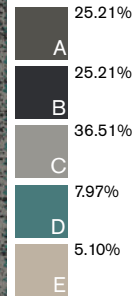

Source Material

- Intersculpt construction
- 3 yarns total / dark, medium and light
- Reference Monochrome, Pantone or Paint Chips

Bitrate

- 2color Tapestry construction
- 5 yarns total
- 3 dominant yarns / dark, medium and light
- Heavier pattern coverage of medium and dark
- 2 accent yarns, neutral and bright
- Uses both 2ply and 3ply yarns
- Reference Monochrome, Pantone or Paint Chips

Upload

- 2color Tapestry construction
- 5 yarns total
- 3 dominant yarns / dark, medium and light
- Heavier pattern coverage of medium and light
- 2 accent yarns, neutral and bright
- Uses both 2ply and 3ply yarns
- Reference Monochrome, Pantone or Paint Chips

Source Material

Bitrate

Upload

106290
Light Red

106291
Light Green

106292
Light Copper

106293
Light Teal

106294
Light Mustard

106295
Light Aqua

106296
Light Yellow

106297
Light Blue

FOLIO | Streaming
Nickel & Aqua