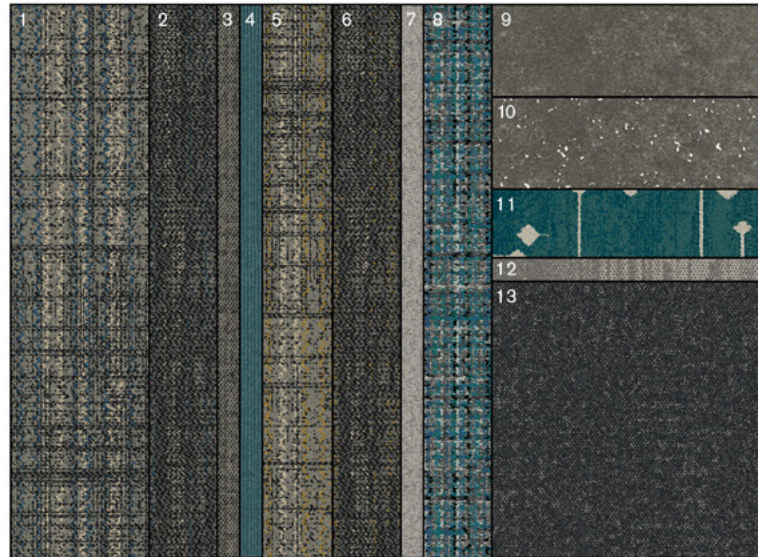

Interface®

FOLIO | Streaming
Nickel & Aqua

FOLIO: Interface Design Studio has created a group of supplementary assets that show our newest products in a variety of spaces representing every segment, as well as demonstrate both aspirational design capabilities or practical application in any space—all driven by our launch palettes. Also included is a color placement guide, which shows the position and percentage of hues of each product colorway—serving as a quick and helpful visual reference for customizing color.

STREAMING COLLECTION

Product Launch Palette - Nickel & Aqua

- 1) Upload: Light Aqua 106295, 2) Bitrate: Dark Aqua 106303, 3) Source Material: Nickel 106309,
4) On Line: Lagoon 103794, 5) Upload: Light Mustard 106294, 6) Bitrate: Dark Mustard 106302,
7) WW860: Linen Tweed 105351, 8) WW895: Loch Weave 105376, 9) Walk of Life: Carbon A01204,
10) Walk the Aisle: Carbon A01304, 11) FLOR Hollin Hills: Teal, 12) AE310: Fog 104622, 13) Step it Up: Slate 106336

PRODUCT UPLOAD
COLOR 106295 LIGHT AQUA
SIZE 25cm x 1m
INSTALLED PATTERN BY TILE (ASHLAR)

Interface

PRODUCT BITRATE
COLOR 106303 DARK AQUA
SIZE 25cm x 1m
INSTALLED ASHLAR

PRODUCT WW895
COLOR 105376 LOCH WEAVE
SIZE 25cm x 1m
INSTALLED ASHLAR

Source Material

- Intersculpt construction
- 3 yarns total / dark, medium and light
- Reference Monochrome, Pantone or Paint Chips

Bitrate

- 2color Tapestry construction
- 5 yarns total
- 3 dominant yarns / dark, medium and light
- Heavier pattern coverage of medium and dark
- 2 accent yarns, neutral and bright
- Uses both 2ply and 3ply yarns
- Reference Monochrome, Pantone or Paint Chips