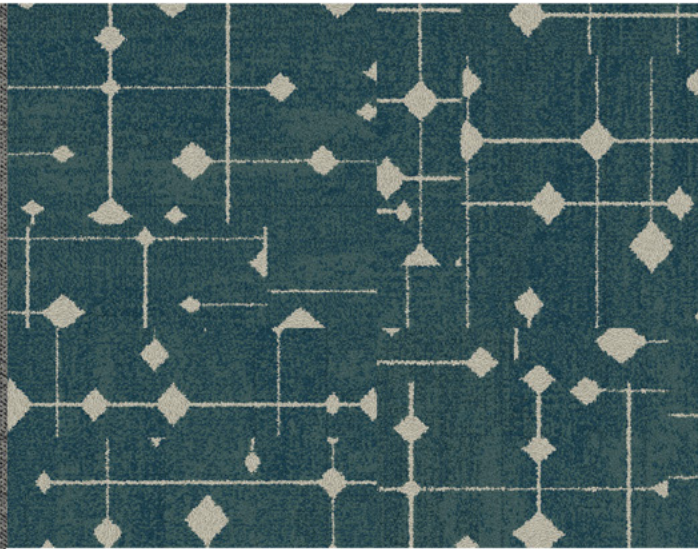

Interface

PRODUCT SOURCE MATERIAL

COLOR 106309 NICKEL

SIZE 23cm x 1m

INSTALLED ASHLAR

PRODUCT HOLLIN HILLS

COLOR 106362 TEAL

SIZE 50cm

INSTALLED NON DIRECTIONAL