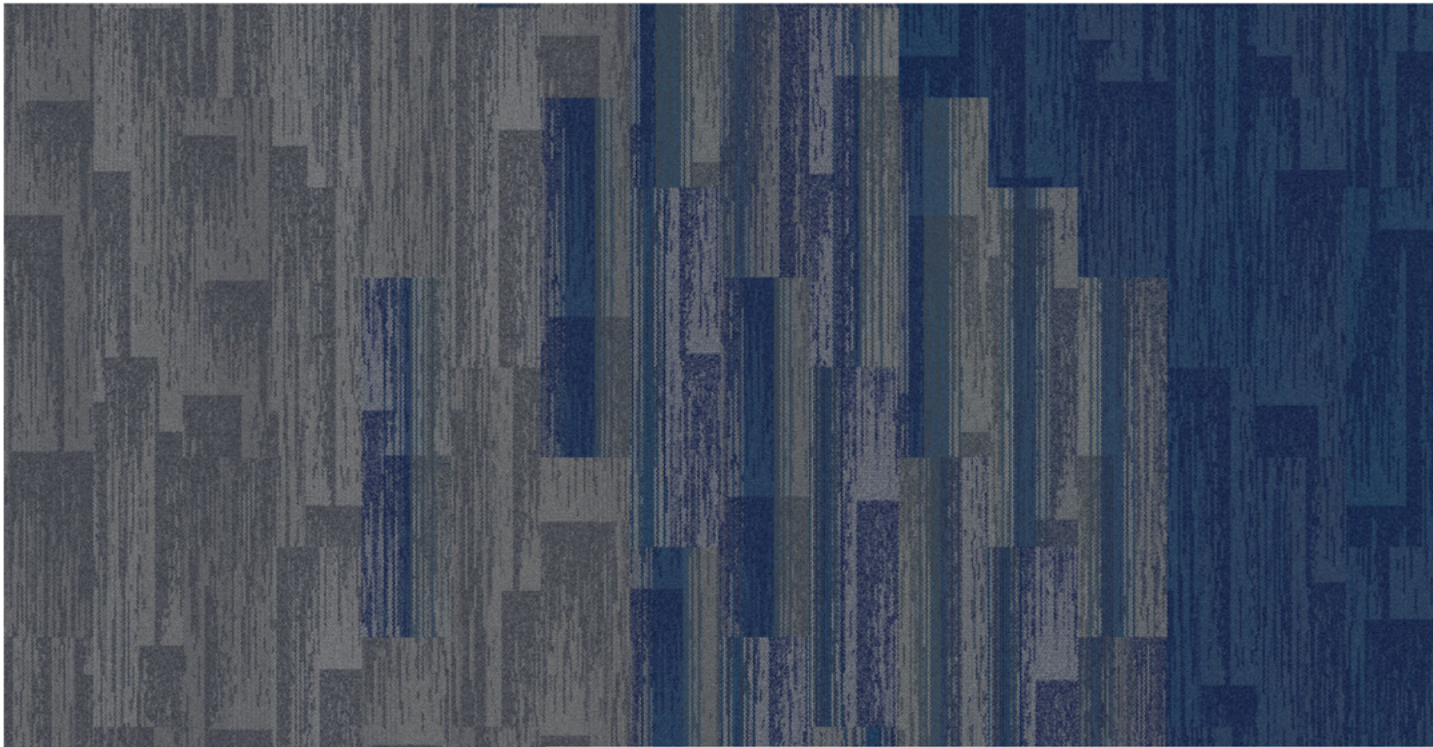

Interface

PRODUCT AE311

COLOR 105805 GRANITE

SIZE 25cm x 1m

INSTALLED PATTERN BY TILE

PRODUCT AR315

COLOR 105816 GRANITE/AZURE

SIZE 25cm x 1m

INSTALLED PATTERN BY TILE

PRODUCT AE317

COLOR 105829 AZURE

SIZE 25cm x 1m

INSTALLED PATTERN BY TILE