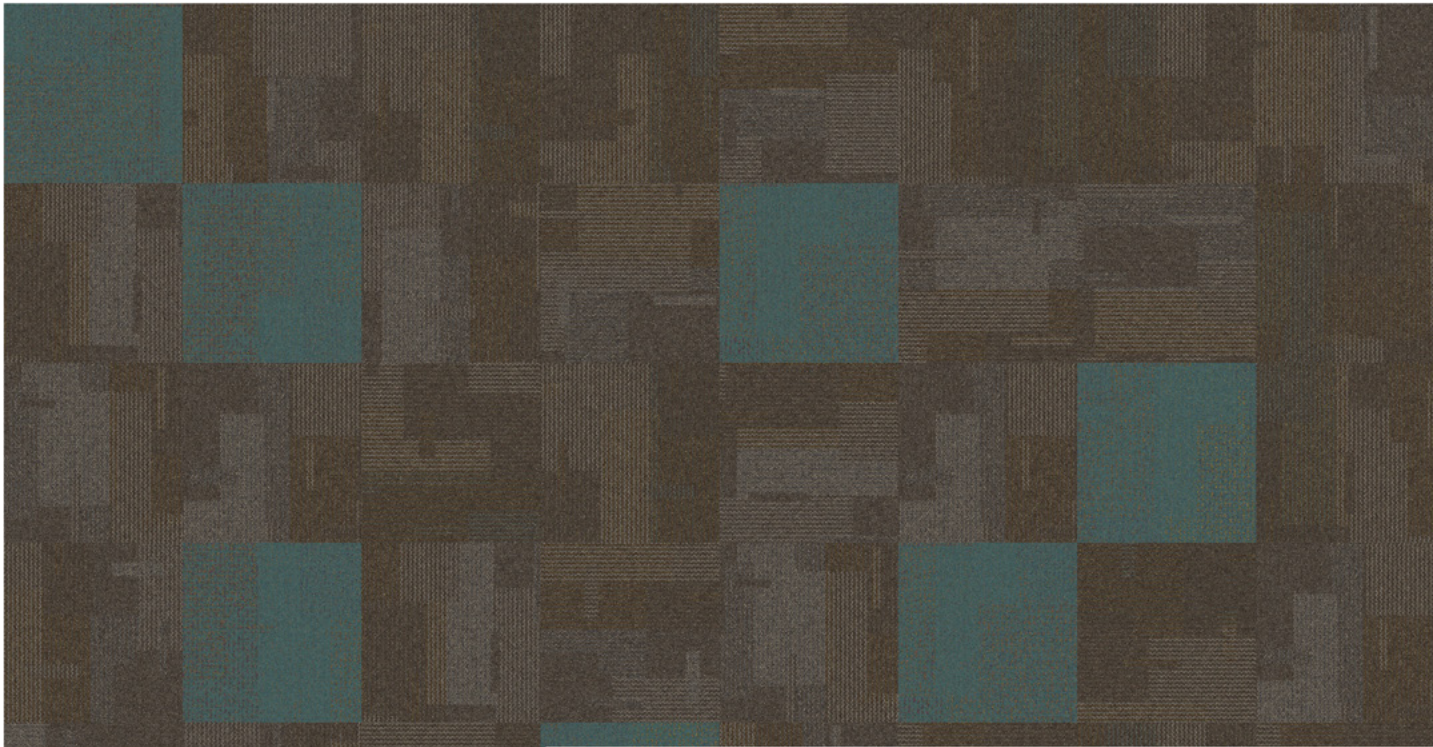

Interface

PRODUCT CUBIC
COLOR 6395 CONSTRUCTION
SIZE 50cm
INSTALLED PATTERN BY TILE

PRODUCT CUBIC COLOURS
COLOR 7265 TEAL
SIZE 50cm
INSTALLED PATTERN BY TILE