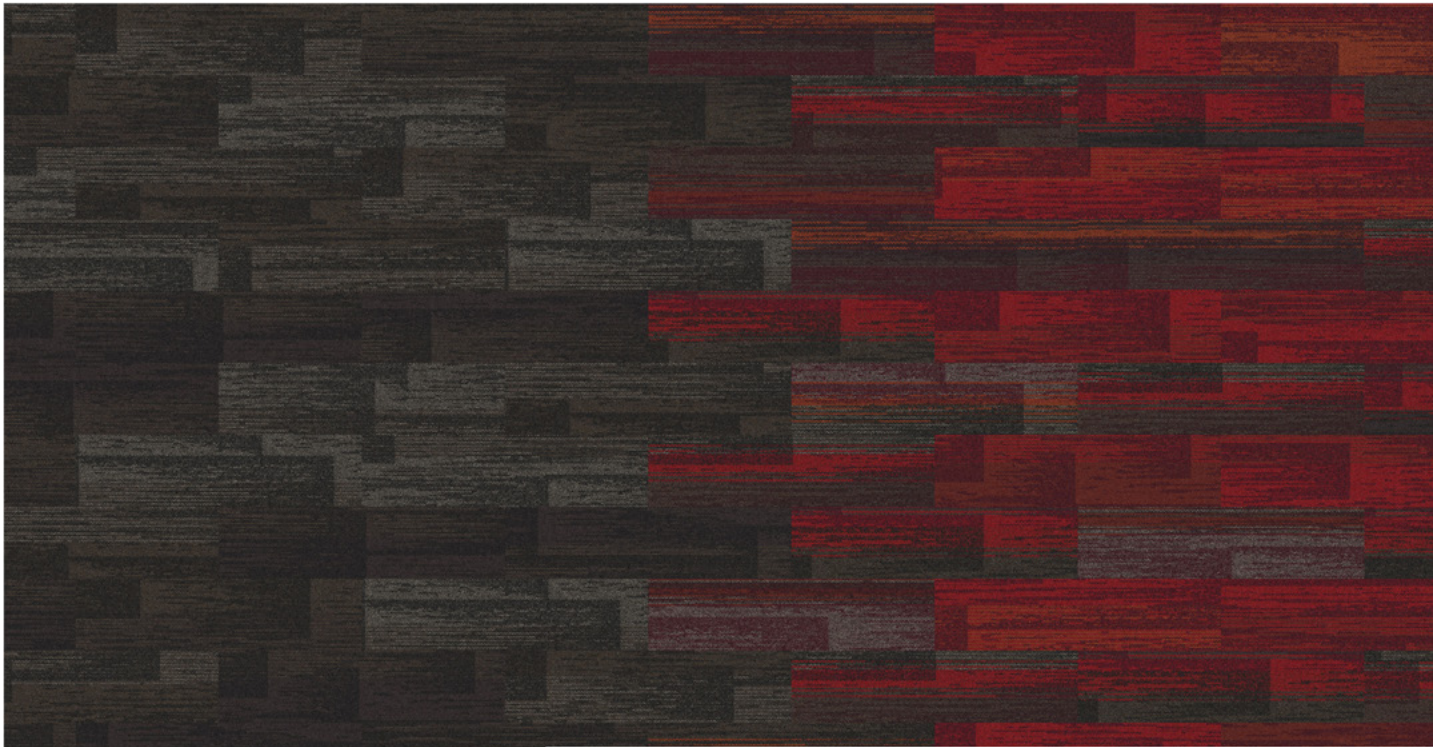

INSTALLED PATTERN BY TILE

PRODUCT GROUND WAVES VERSE

COLOR 104907 GULL COLORS

SIZE 25cm x 1m

INSTALLED PATTERN BY TILE

Interface

PRODUCT RAW **COLOR** 101054 URBAN **SIZE** 50cm **INSTALLED** PATTERN BY TILE
PRODUCT ICE BREAKER **COLOR** 105780 BROWNSTONE **SIZE** 50cm **INSTALLED** PATTERN BY TILE
PRODUCT EM551 **COLOR** 104560 MAIN ST **SIZE** 25cm x 1m **INSTALLED** PATTERN BY TILE
PRODUCT EM552 **COLOR** 104568 MAIN AVE **SIZE** 25cm x 1m **INSTALLED** PATTERN BY TILE