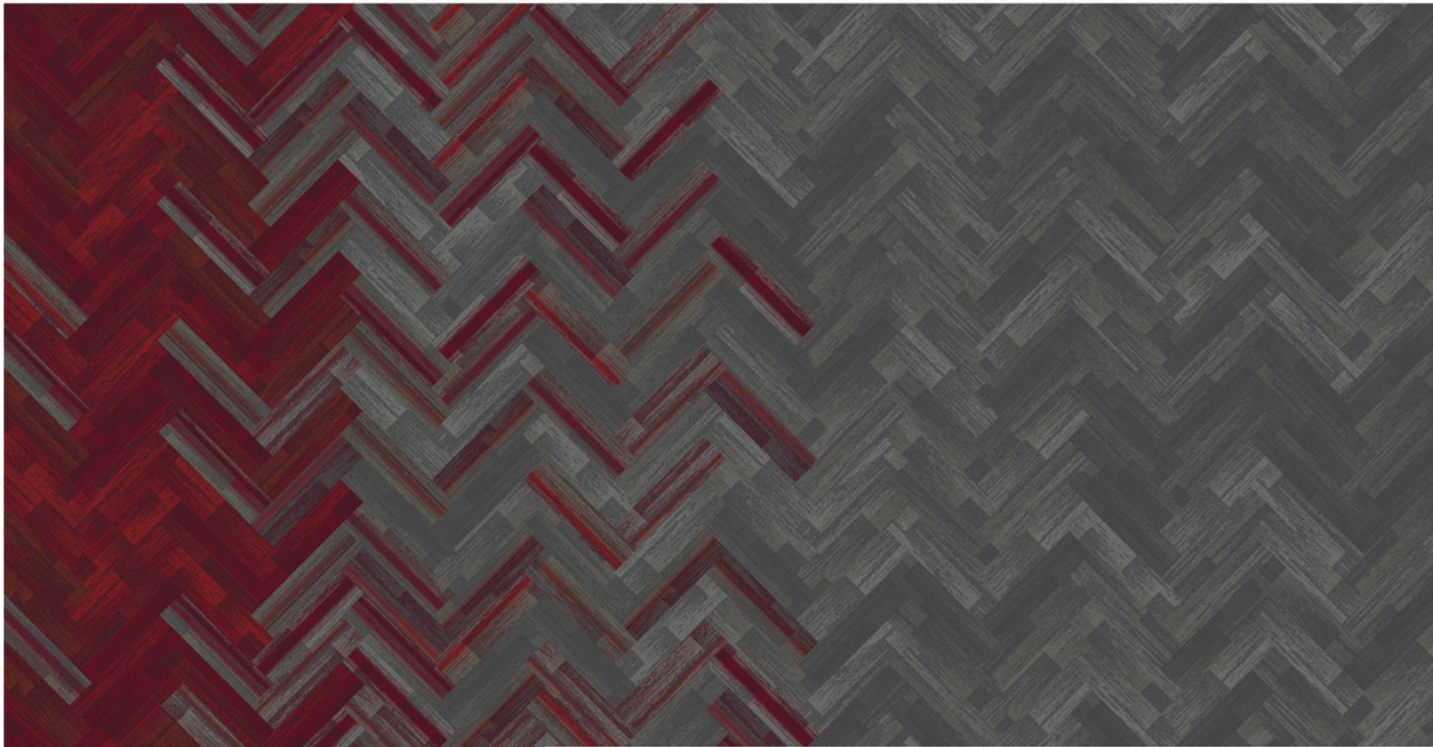

PRODUCT PROGRESSION II
COLOR 105509 ECLIPSE
SIZE 25cm x 1m
INSTALLED PATTERN BY TILE

PRODUCT AE315
COLOR 105811 GREIGE / PERSIMMON
SIZE 25cm x 1m
INSTALLED PATTERN BY TILE

Interface

PRODUCT AE317 **COLOR** 105829 AZURE, 105830 AQUAMARINE **SIZE** 25cm x 1m **INSTALLED** PATTERN BY TILE
PRODUCT AE315 **COLOR** 105816 GRANITE-AZURE, 105817 MIST-AQUAMARINE **SIZE** 25cm x 1m **INSTALLED** PATTERN BY TILE
PRODUCT AE311 **COLOR** 105805 GRANITE, 104668 MIST **SIZE** 25cm x 1m **INSTALLED** PATTERN BY TILE