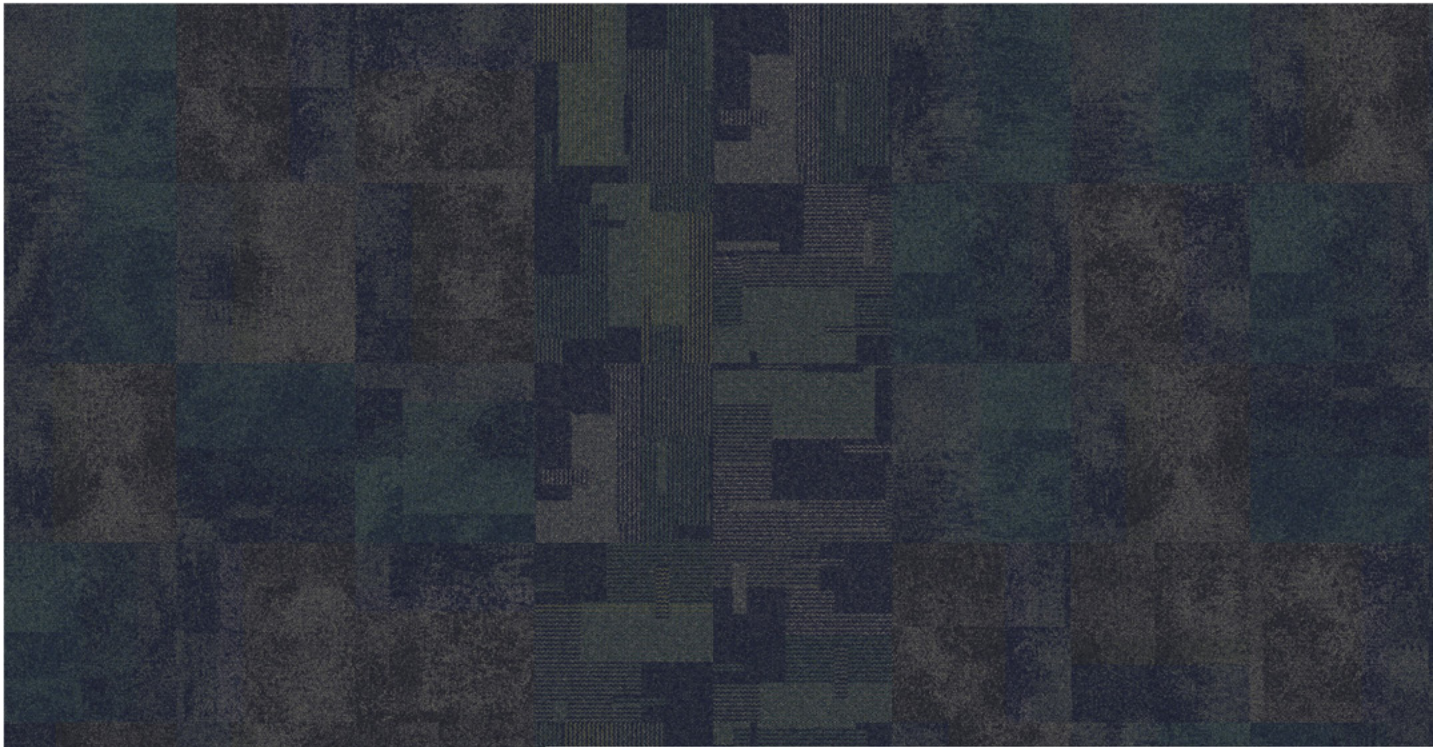

Interface®

PRODUCT CUBIC
COLOR 106071 PITCH
SIZE 50cm
INSTALLED PATTERN BY TILE

PRODUCT EXPOSED
COLOR 106059 PITCH
SIZE 50cm
INSTALLED PATTERN BY TILE