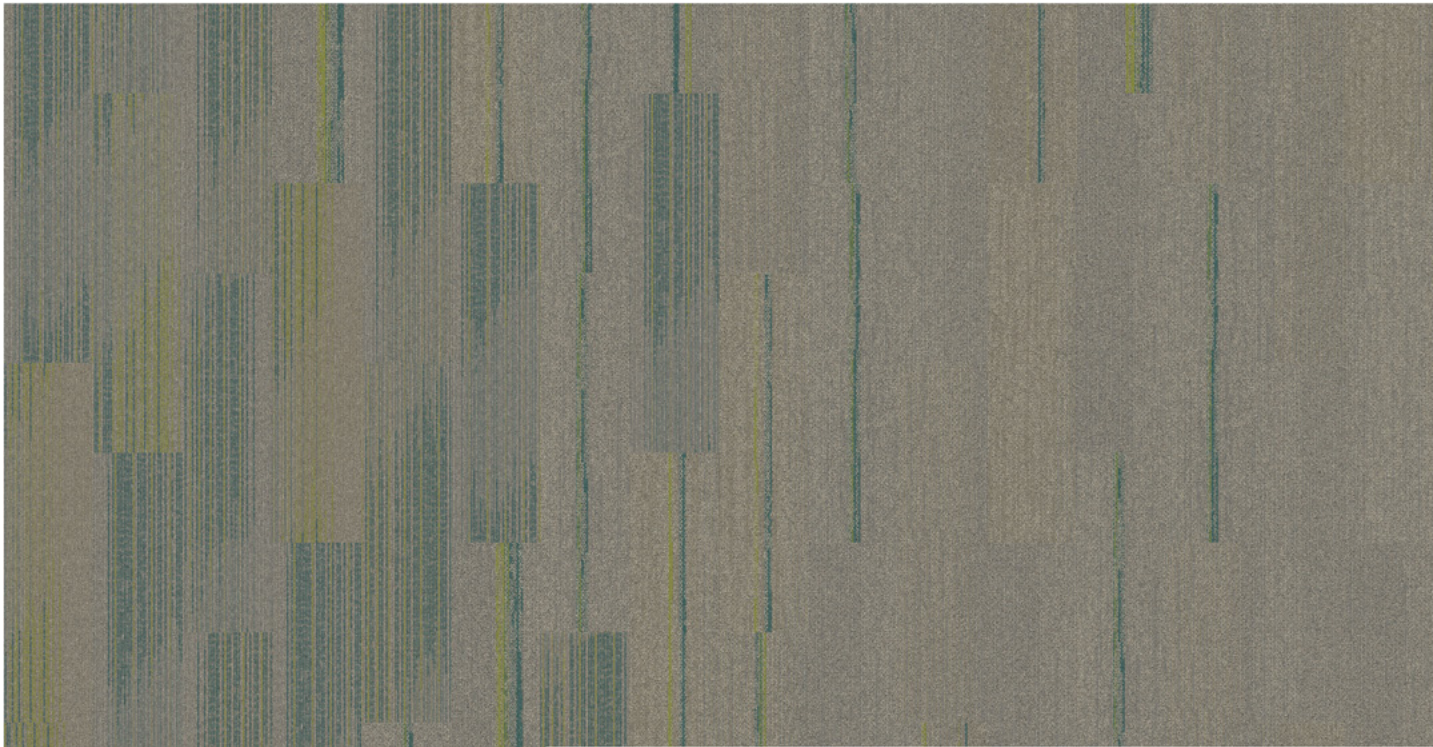

Interface

PRODUCT HARMONIZE

COLOR 104047 GULL

SIZE 25cm x 1m

INSTALLED PATTERN BY TILE

PRODUCT GROUND WAVES

COLOR 104059 GULL COLORS

SIZE 25cm x 1m

INSTALLED PATTERN BY TILE

PRODUCT GROUND WAVES VERSE

COLOR 104907 GULL COLORS

SIZE 25cm x 1m

INSTALLED PATTERN BY TILE