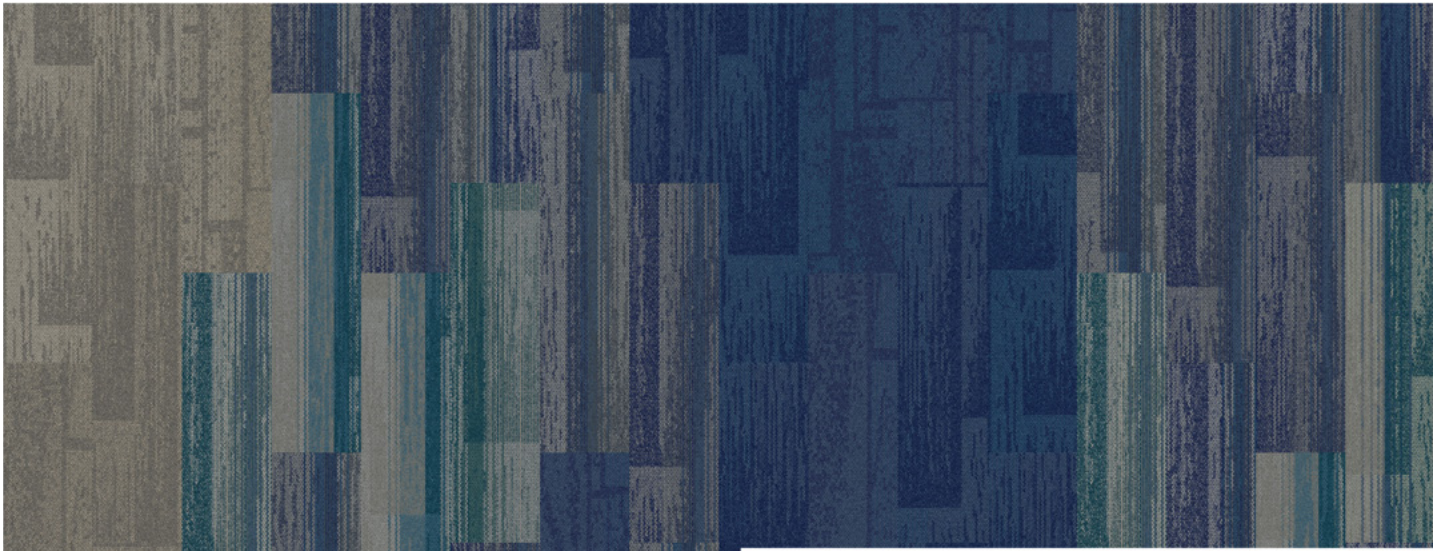

Interface

PRODUCT EXPOSED
COLOR 106060 ZENITH
SIZE 50cm
INSTALLED PATTERN BY TILE

PRODUCT SHIVER ME TIMBERS
COLOR 103929 SPRUCE
SIZE 25cm x 1m
INSTALLED PATTERN BY TILE

Interface

PRODUCT BEE'S KNEES **COLOR** 105661 DAYLIGHT **SIZE** 50cm **INSTALLED** PATTERN BY TILE
PRODUCT WWB60 **COLOR** 105357 RAFFIA TWEED **SIZE** 25cm x 1m **INSTALLED** PATTERN BY TILE
PRODUCT FRENCH SEAMS **COLOR** 105606 CANNES **SIZE** 25cm x 1m **INSTALLED** PATTERN BY TILE