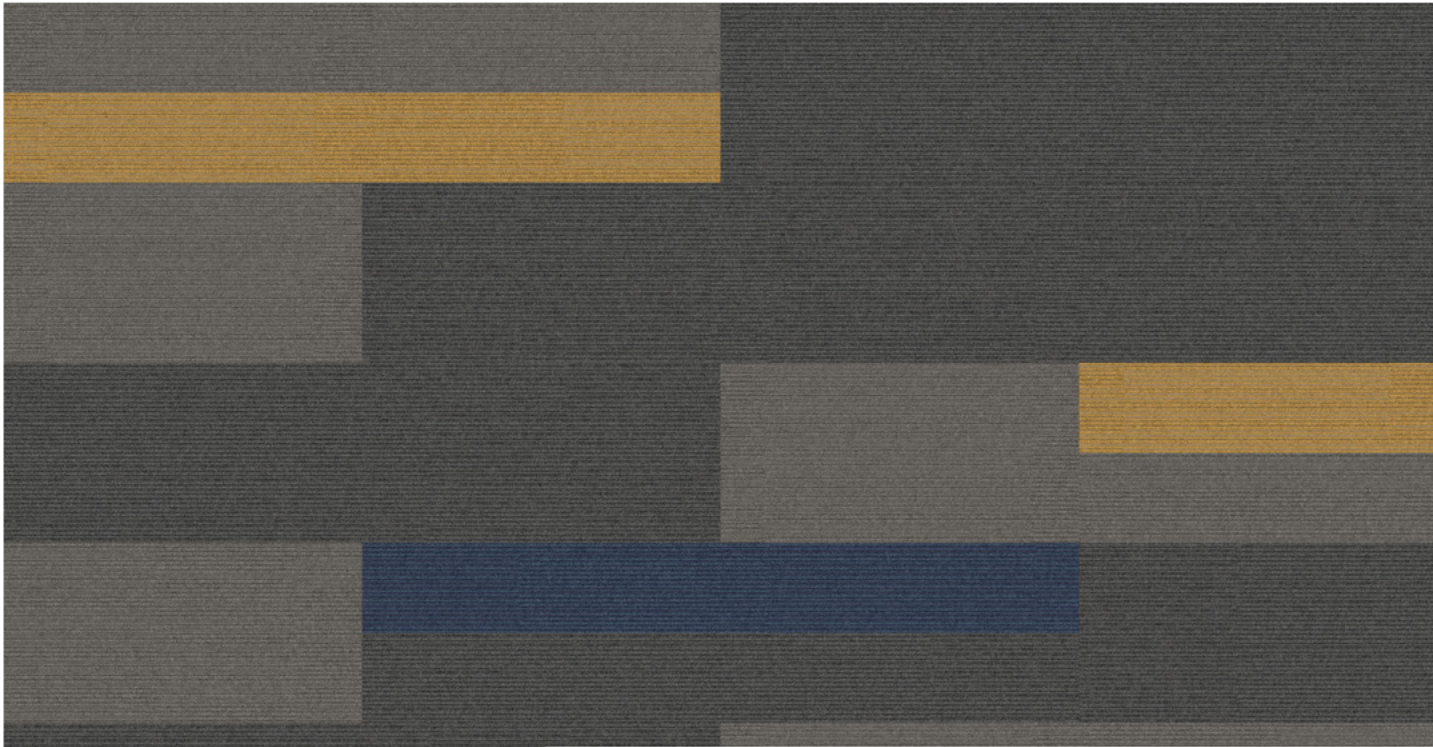

Interface

PRODUCT SIDETRACK COLOR 104265 PEARL GRAY / TRACK SIZE 50cm INSTALLED BRICK

Interface®

PRODUCT ON LINE
COLOR 103787 PEWTER, 103802 CANARY,
105263 TITANIUM, 105267 COBALT
SIZE 25cm x 1m
INSTALLED PATTERN BY TILE