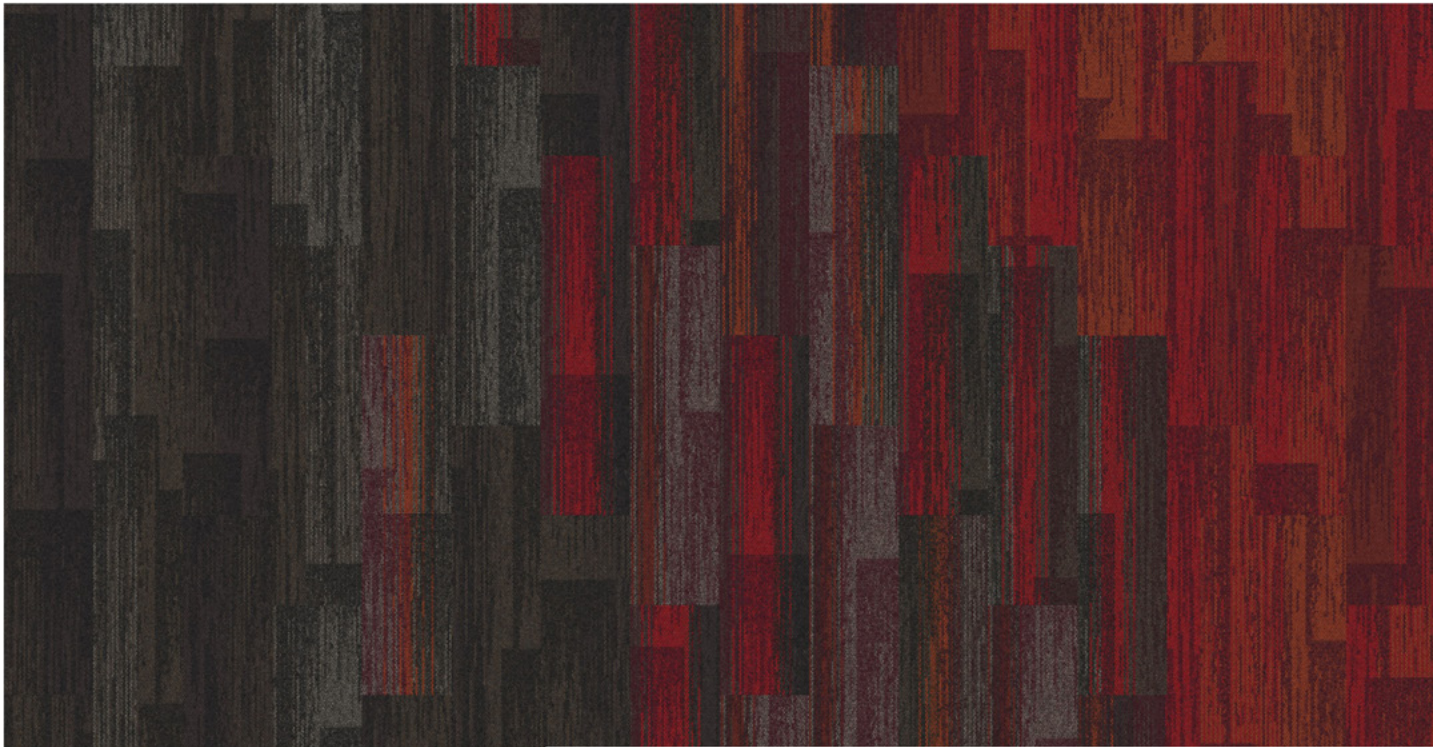

PRODUCT AE315
COLOR 105813 IRON BERRY
SIZE 25cm x 1m
INSTALLED PATTERN BY TILE

PRODUCT AE317
COLOR 105826 BERRY
SIZE 25cm x 1m
INSTALLED PATTERN BY TILE

Interface

PRODUCT B701 COLOR 102894 SAND SIZE 25cm x 1m INSTALLED PATTERN BY TILE
PRODUCT BOARDWALK COLOR 105843 GREY SIZE 50cm INSTALLED PATTERN BY TILE
PRODUCT HONEY DO COLOR 105670 DAYLIGHT SIZE 50cm INSTALLED PATTERN BY TILE