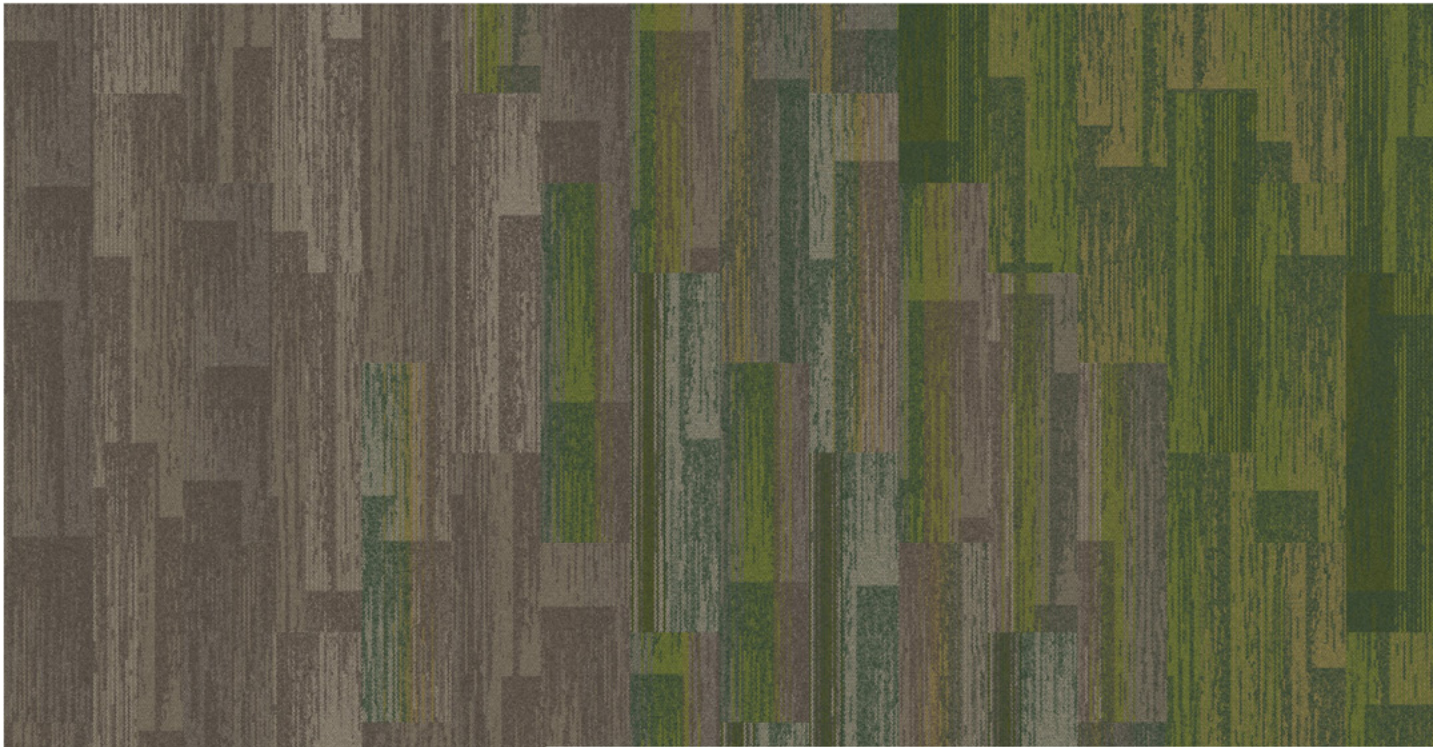

Interface®

PRODUCT AE311
COLOR 105803 MUSHROOM
SIZE 25cm x 1m
INSTALLED PATTERN BY TILE

PRODUCT AR315
COLOR 105808 MUSHROOM/GRASS
SIZE 25cm x 1m
INSTALLED PATTERN BY TILE

PRODUCT AE317
COLOR 105821 GRASS
SIZE 25cm x 1m
INSTALLED PATTERN BY TILE