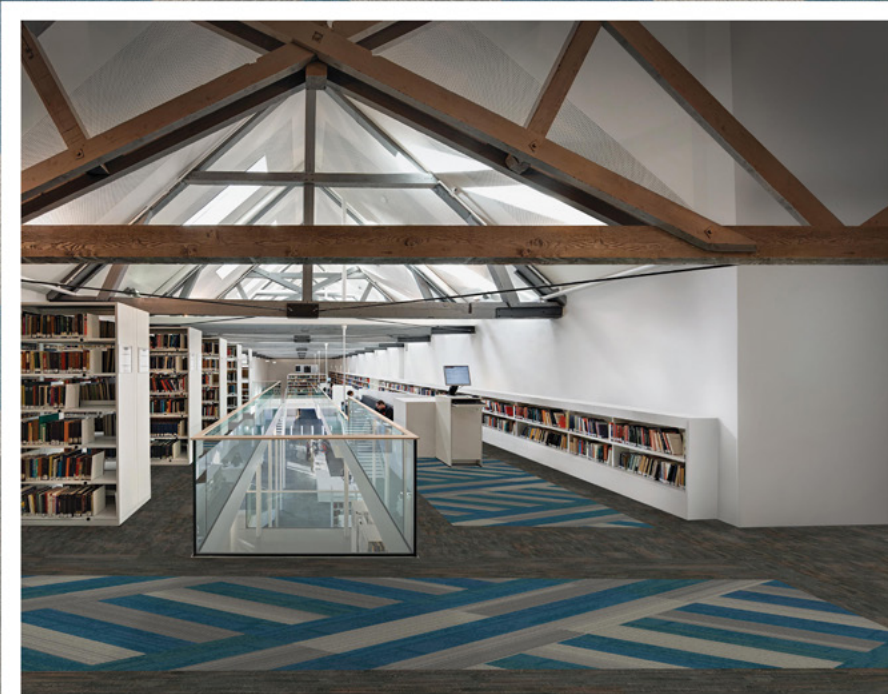

Interface
PRODUCT NEIGHBORHOOD BLOCKS
COLOR 105621 CARIBBEAN
SIZE 25cm x 1m
INSTALLED PATTERN BY TILE

PRODUCT SHIVER ME TIMBERS
COLOR 103923 CYPRUS
SIZE 25cm x 1m
INSTALLED PATTERN BY TILE

PRODUCT TEXTURED WOODGRAINS
COLOR A00410 SILVER WALNUT
SIZE 25cm x 1m
INSTALLED PATTERN BY TILE