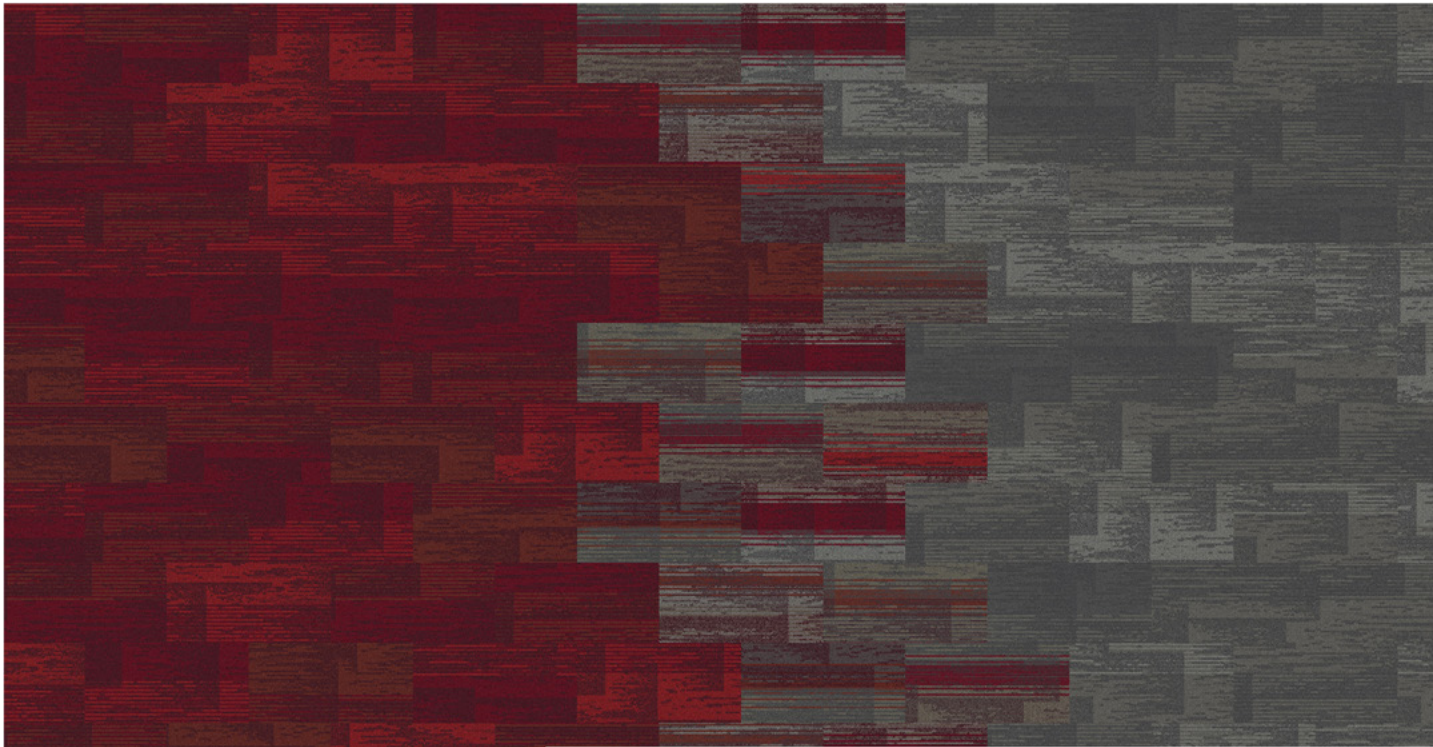

Interface®

PRODUCT AE311
COLOR 104673
SIZE 25cm x 1m
INSTALLED PATTERN BY TILE

PRODUCT AE315
COLOR 105813 IRON BERRY
SIZE 25cm x 1m
INSTALLED PATTERN BY TILE

PRODUCT AE317
COLOR 105826 BERRY
SIZE 25cm x 1m
INSTALLED PATTERN BY TILE