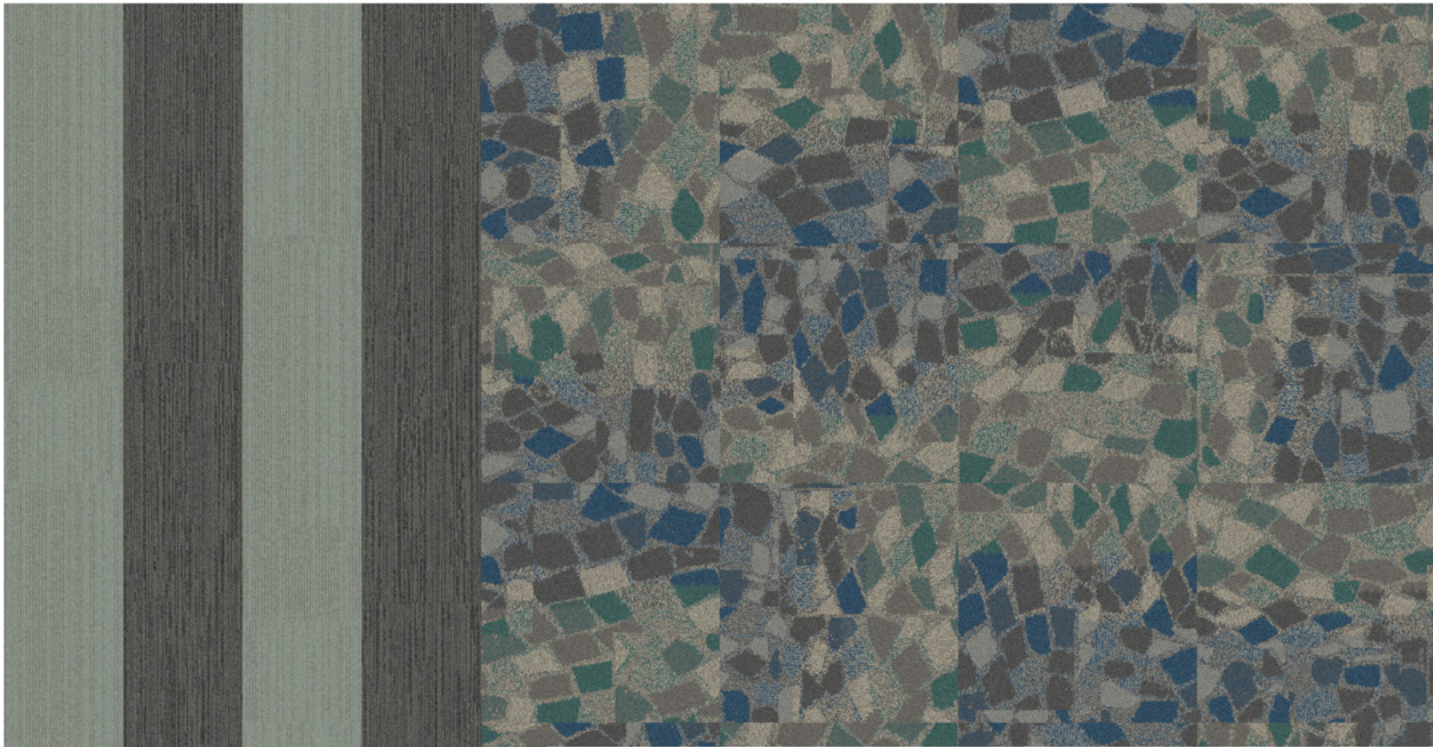

Interface

PRODUCT STONE COURSE
COLOR 105581 TEAL
SIZE 50cm
INSTALLED PATTERN BY TILE

PRODUCT PROGRESSION II
COLOR 105509 ECLIPSE
SIZE 25cm x 1m
INSTALLED PATTERN BY TILE

PRODUCT ON LINE
COLOR 105836 EUCALYPTUS
SIZE 25cm x 1m
INSTALLED PATTERN BY TILE