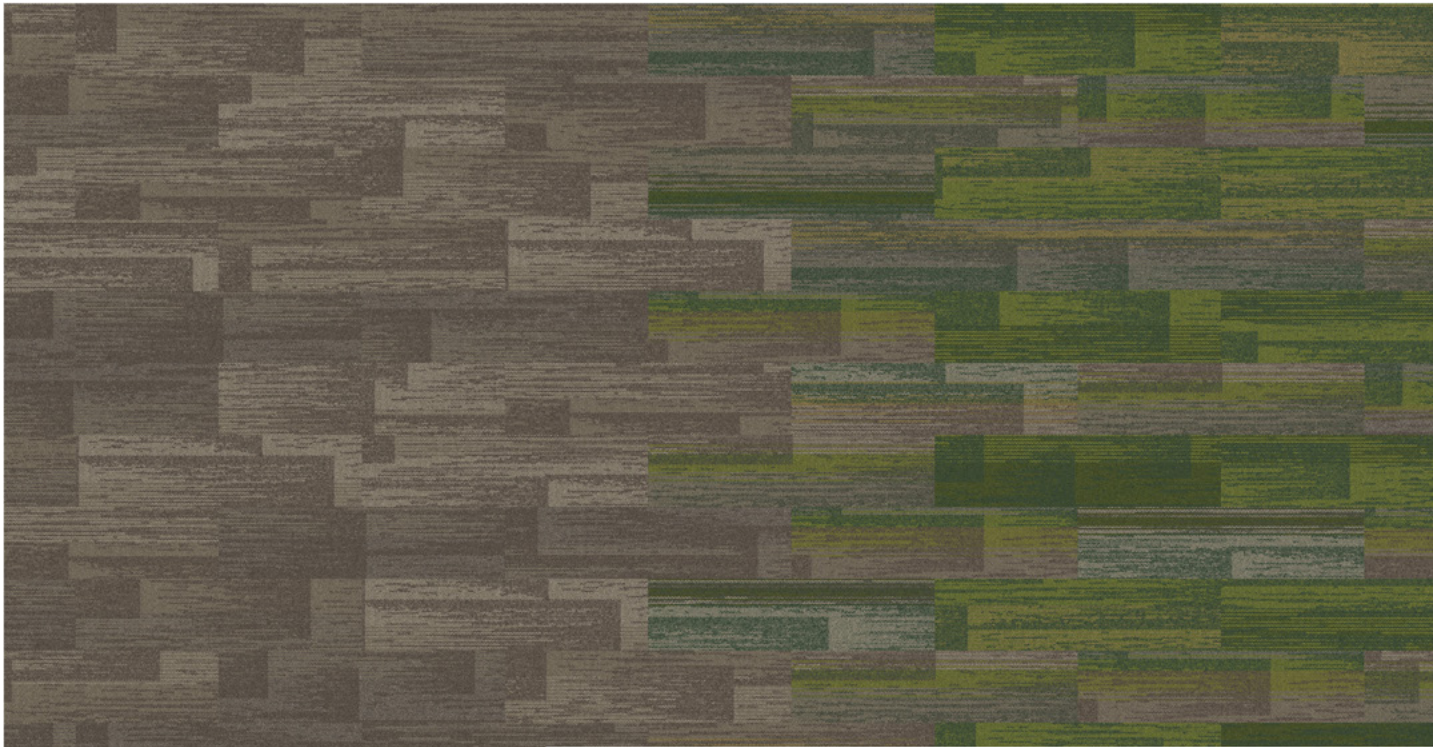

Interface

PRODUCT AE311
COLOR 105803 MUSHROOM
SIZE 25cm x 1m
INSTALLED PATTERN BY TILE

PRODUCT AR315
COLOR 105808 MUSHROOM/GRASS
SIZE 25cm x 1m
INSTALLED PATTERN BY TILE

PRODUCT AE317
COLOR 105821 GRASS
SIZE 25cm x 1m
INSTALLED PATTERN BY TILE