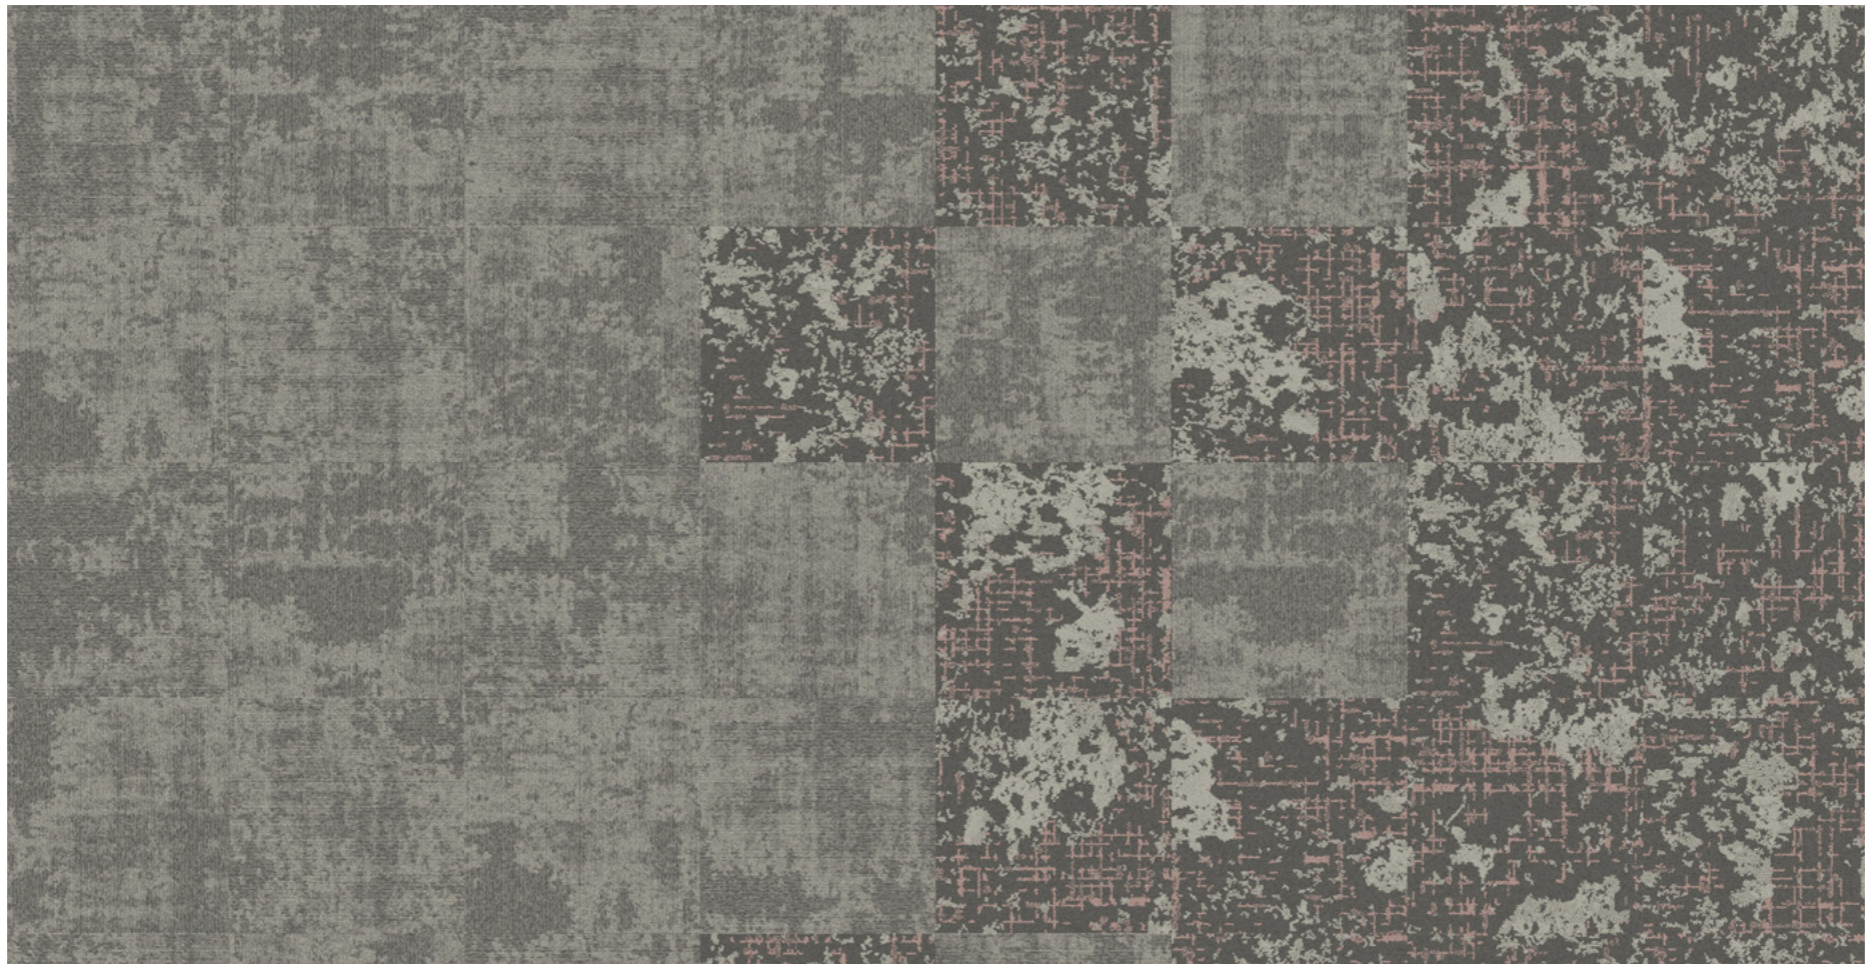

Interface

PRODUCT HEAD IN THE CLOUDS

COLOR 267120-420

SIZE 50cm

INSTALLED PATTERN BY TILE

PRODUCT CLOUD COVER

COLOR 267120-424

SIZE 50cm

INSTALLED PATTERN BY TILE