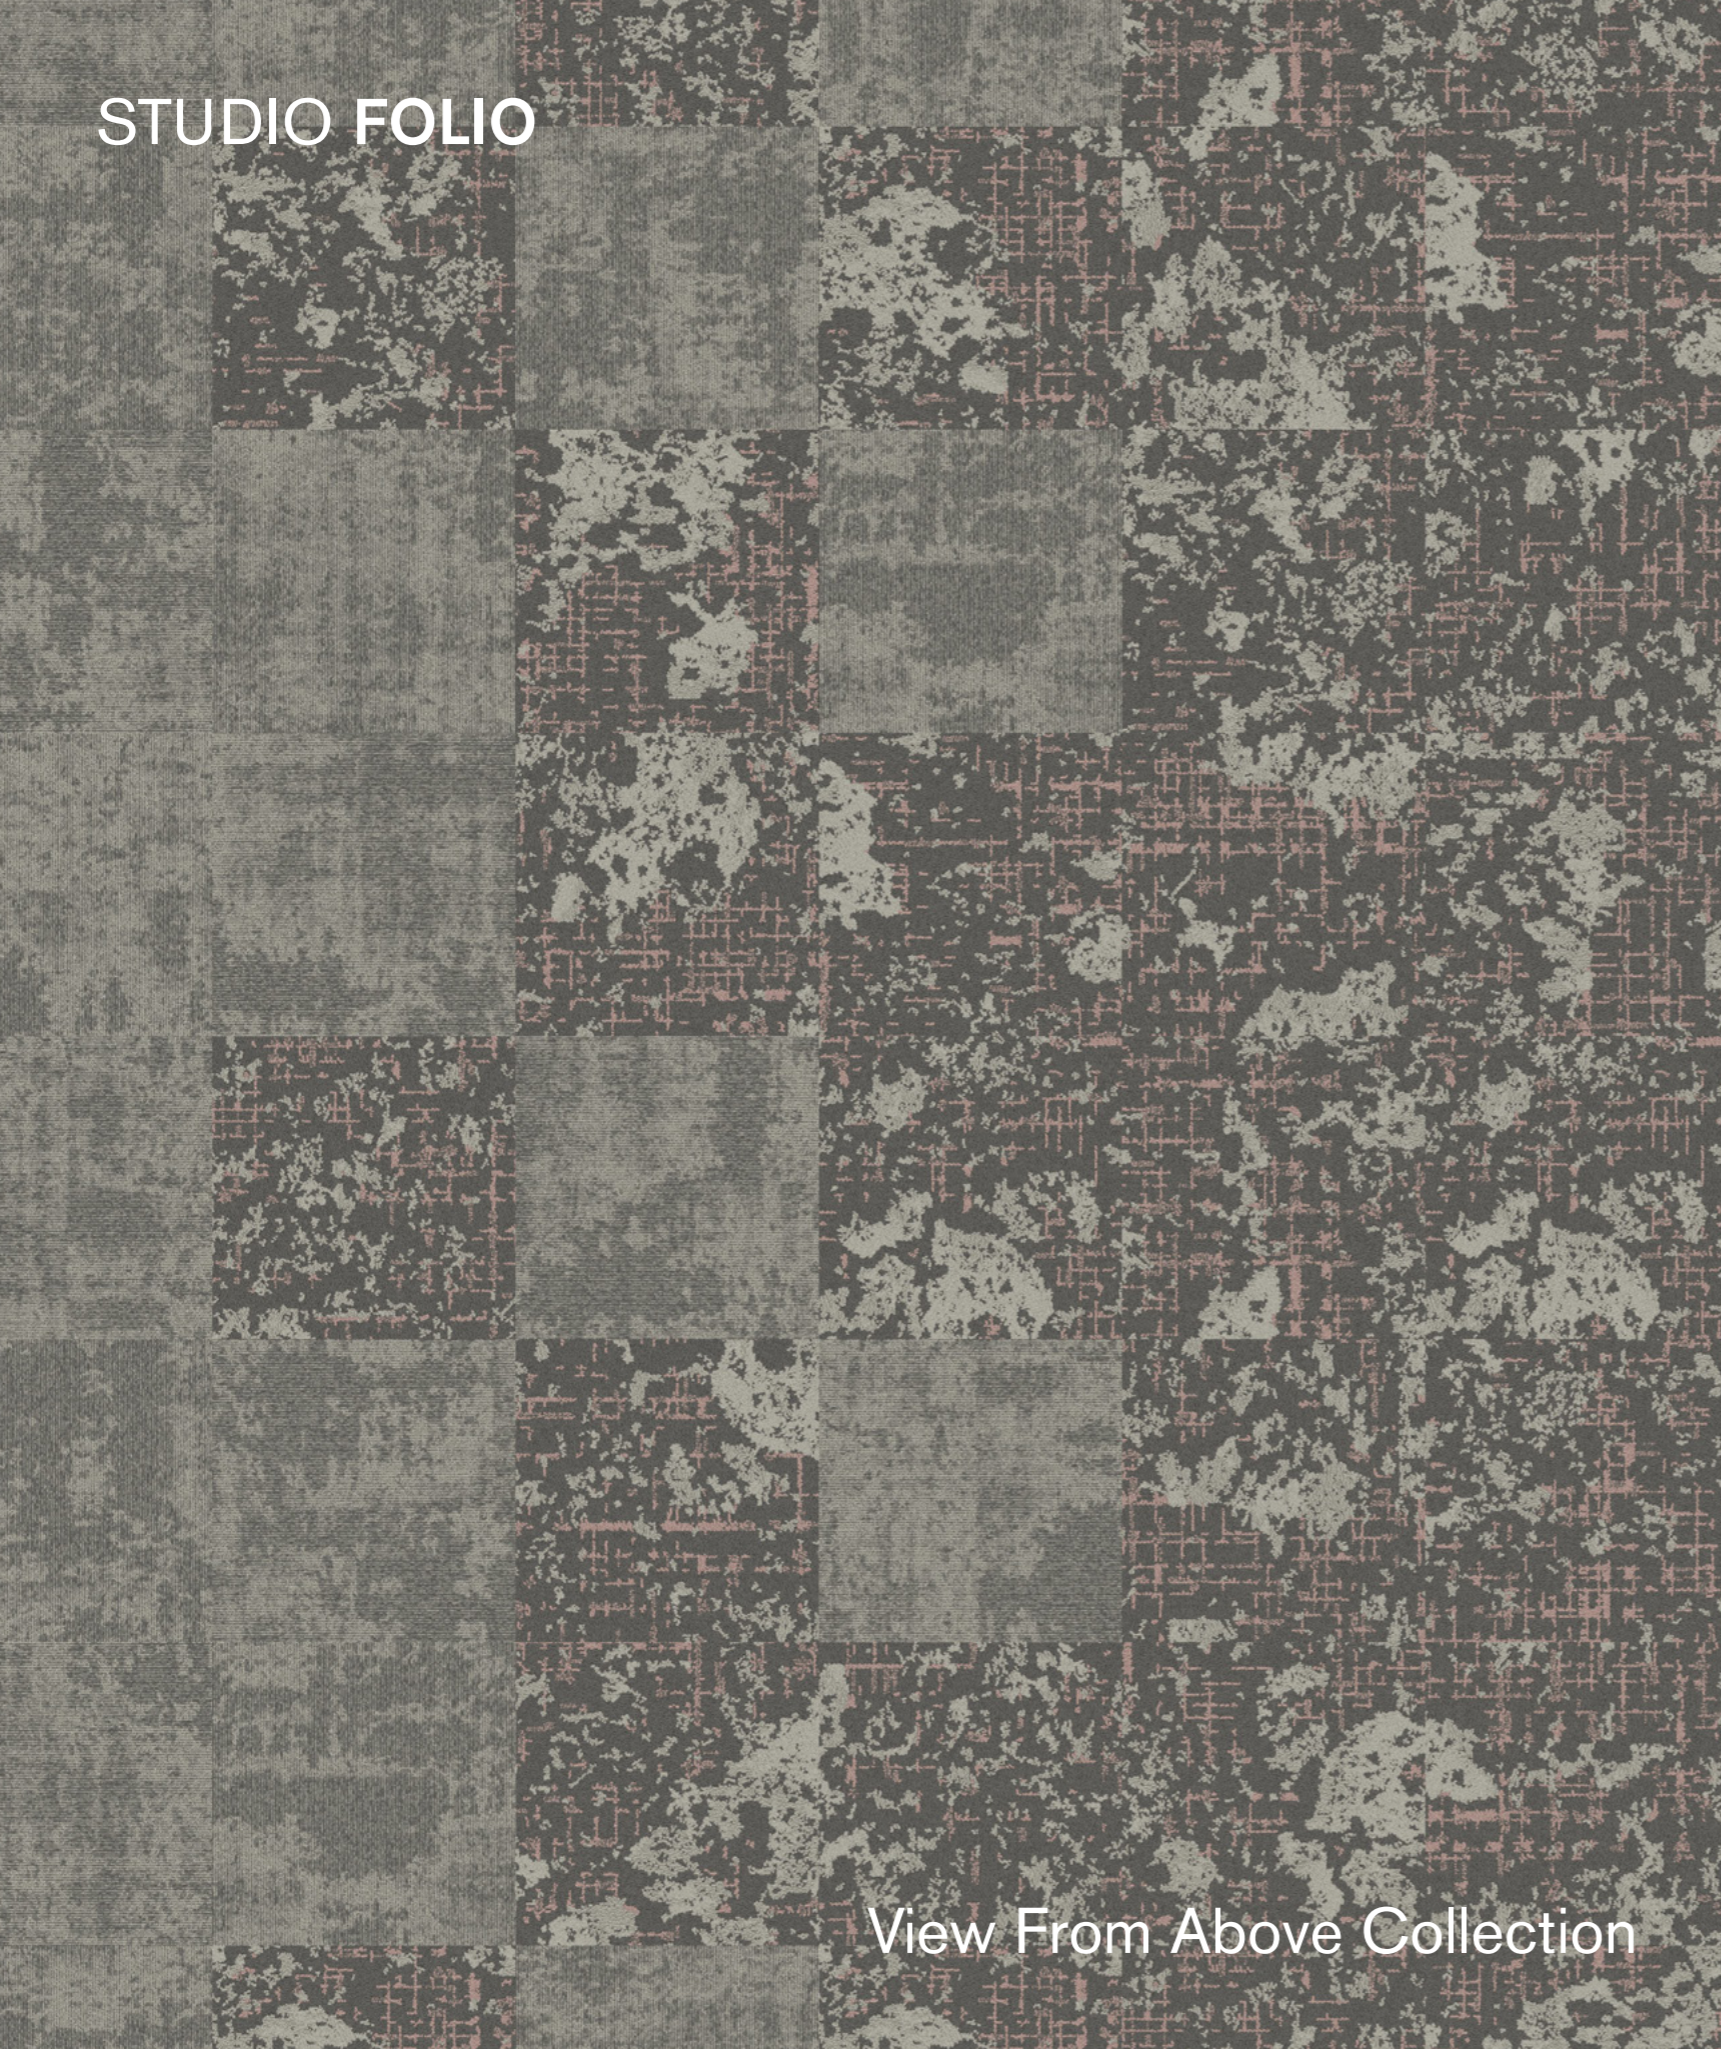

STUDIO FOLIO

View From Above Collection

Interface®