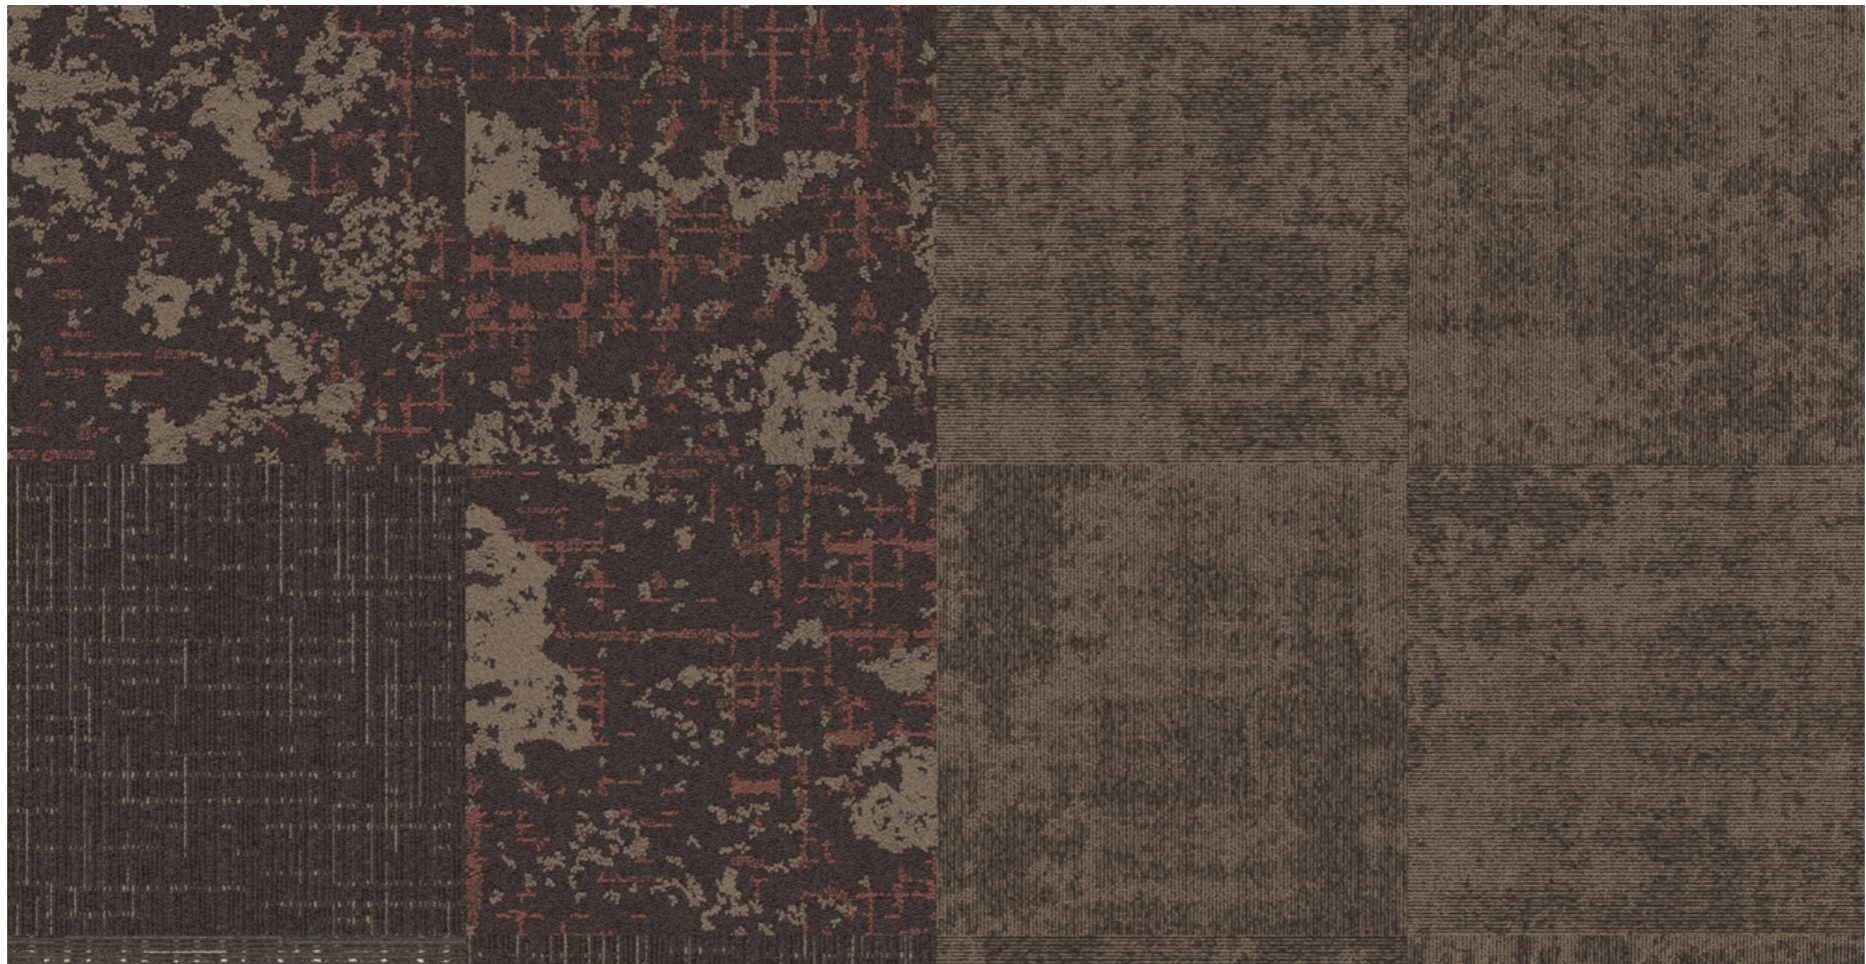

Interface

PRODUCT HEAD IN THE CLOUDS

COLOR 267120-414

SIZE 50cm

INSTALLED PATTERN BY TILE

PRODUCT CLOUD COVER

COLOR 267120-426

SIZE 50cm

INSTALLED PATTERN BY TILE

PRODUCT NIGHT FLIGHT

COLOR 267120-421, 105698 ROCHKY SHORE

SIZE 50cm

INSTALLED PATTERN BY TILE