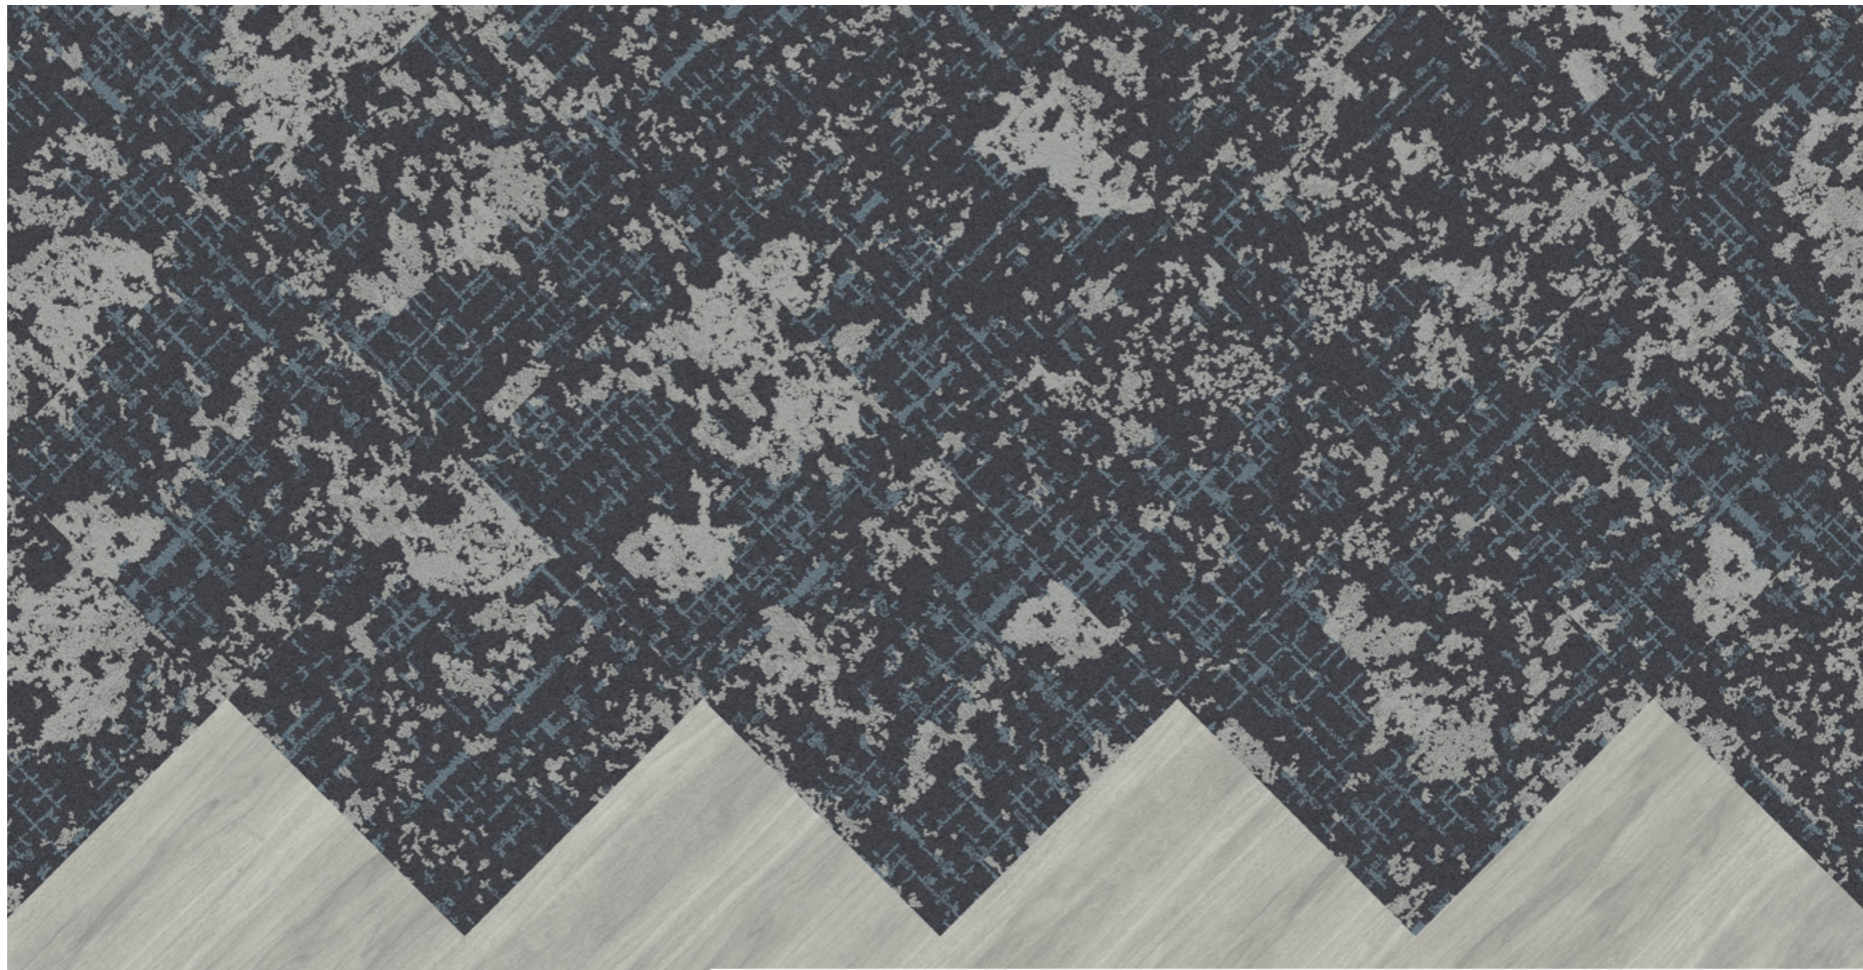

# Interface

**PRODUCT** HEAD IN THE CLOUDS

**COLOR** 267120-419

**SIZE** 50cm

**INSTALLED** PATTERN BY TILE

**PRODUCT** STUDIO SET

**COLOR** A00701 SILVER

**SIZE** 25cm x 1m