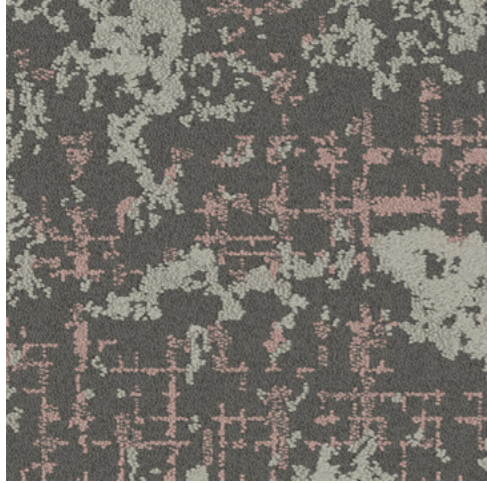

Custom Color

Head in the Clouds
267120-420