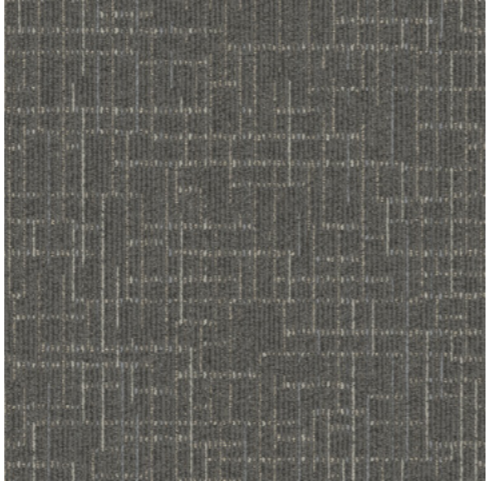

## Interface®

**PRODUCT** NIGHT FLIGHT  
**COLOR** 105699 CARDOON  
**SIZE** 50cm  
**INSTALLED** PATTERN BY TILE

**PRODUCT** HEAD IN THE CLOUDS  
**COLOR** 267120-418  
**SIZE** 50cm  
**INSTALLED** PATTERN BY TILE

**PRODUCT** CLOUD COVER  
**COLOR** 105711 CARDOON  
**SIZE** 50cm  
**INSTALLED** PATTERN BY TILE

# Custom Color

Head in the Clouds  
267120-420

Night Flight  
267120-423

Cloud Cover  
267120-424

Head in the Clouds  
105720 Tawny Fields

Night Flight  
105699 Cardoon

Cloud Cover  
105711 Cardoon

STUDIO FOLIO