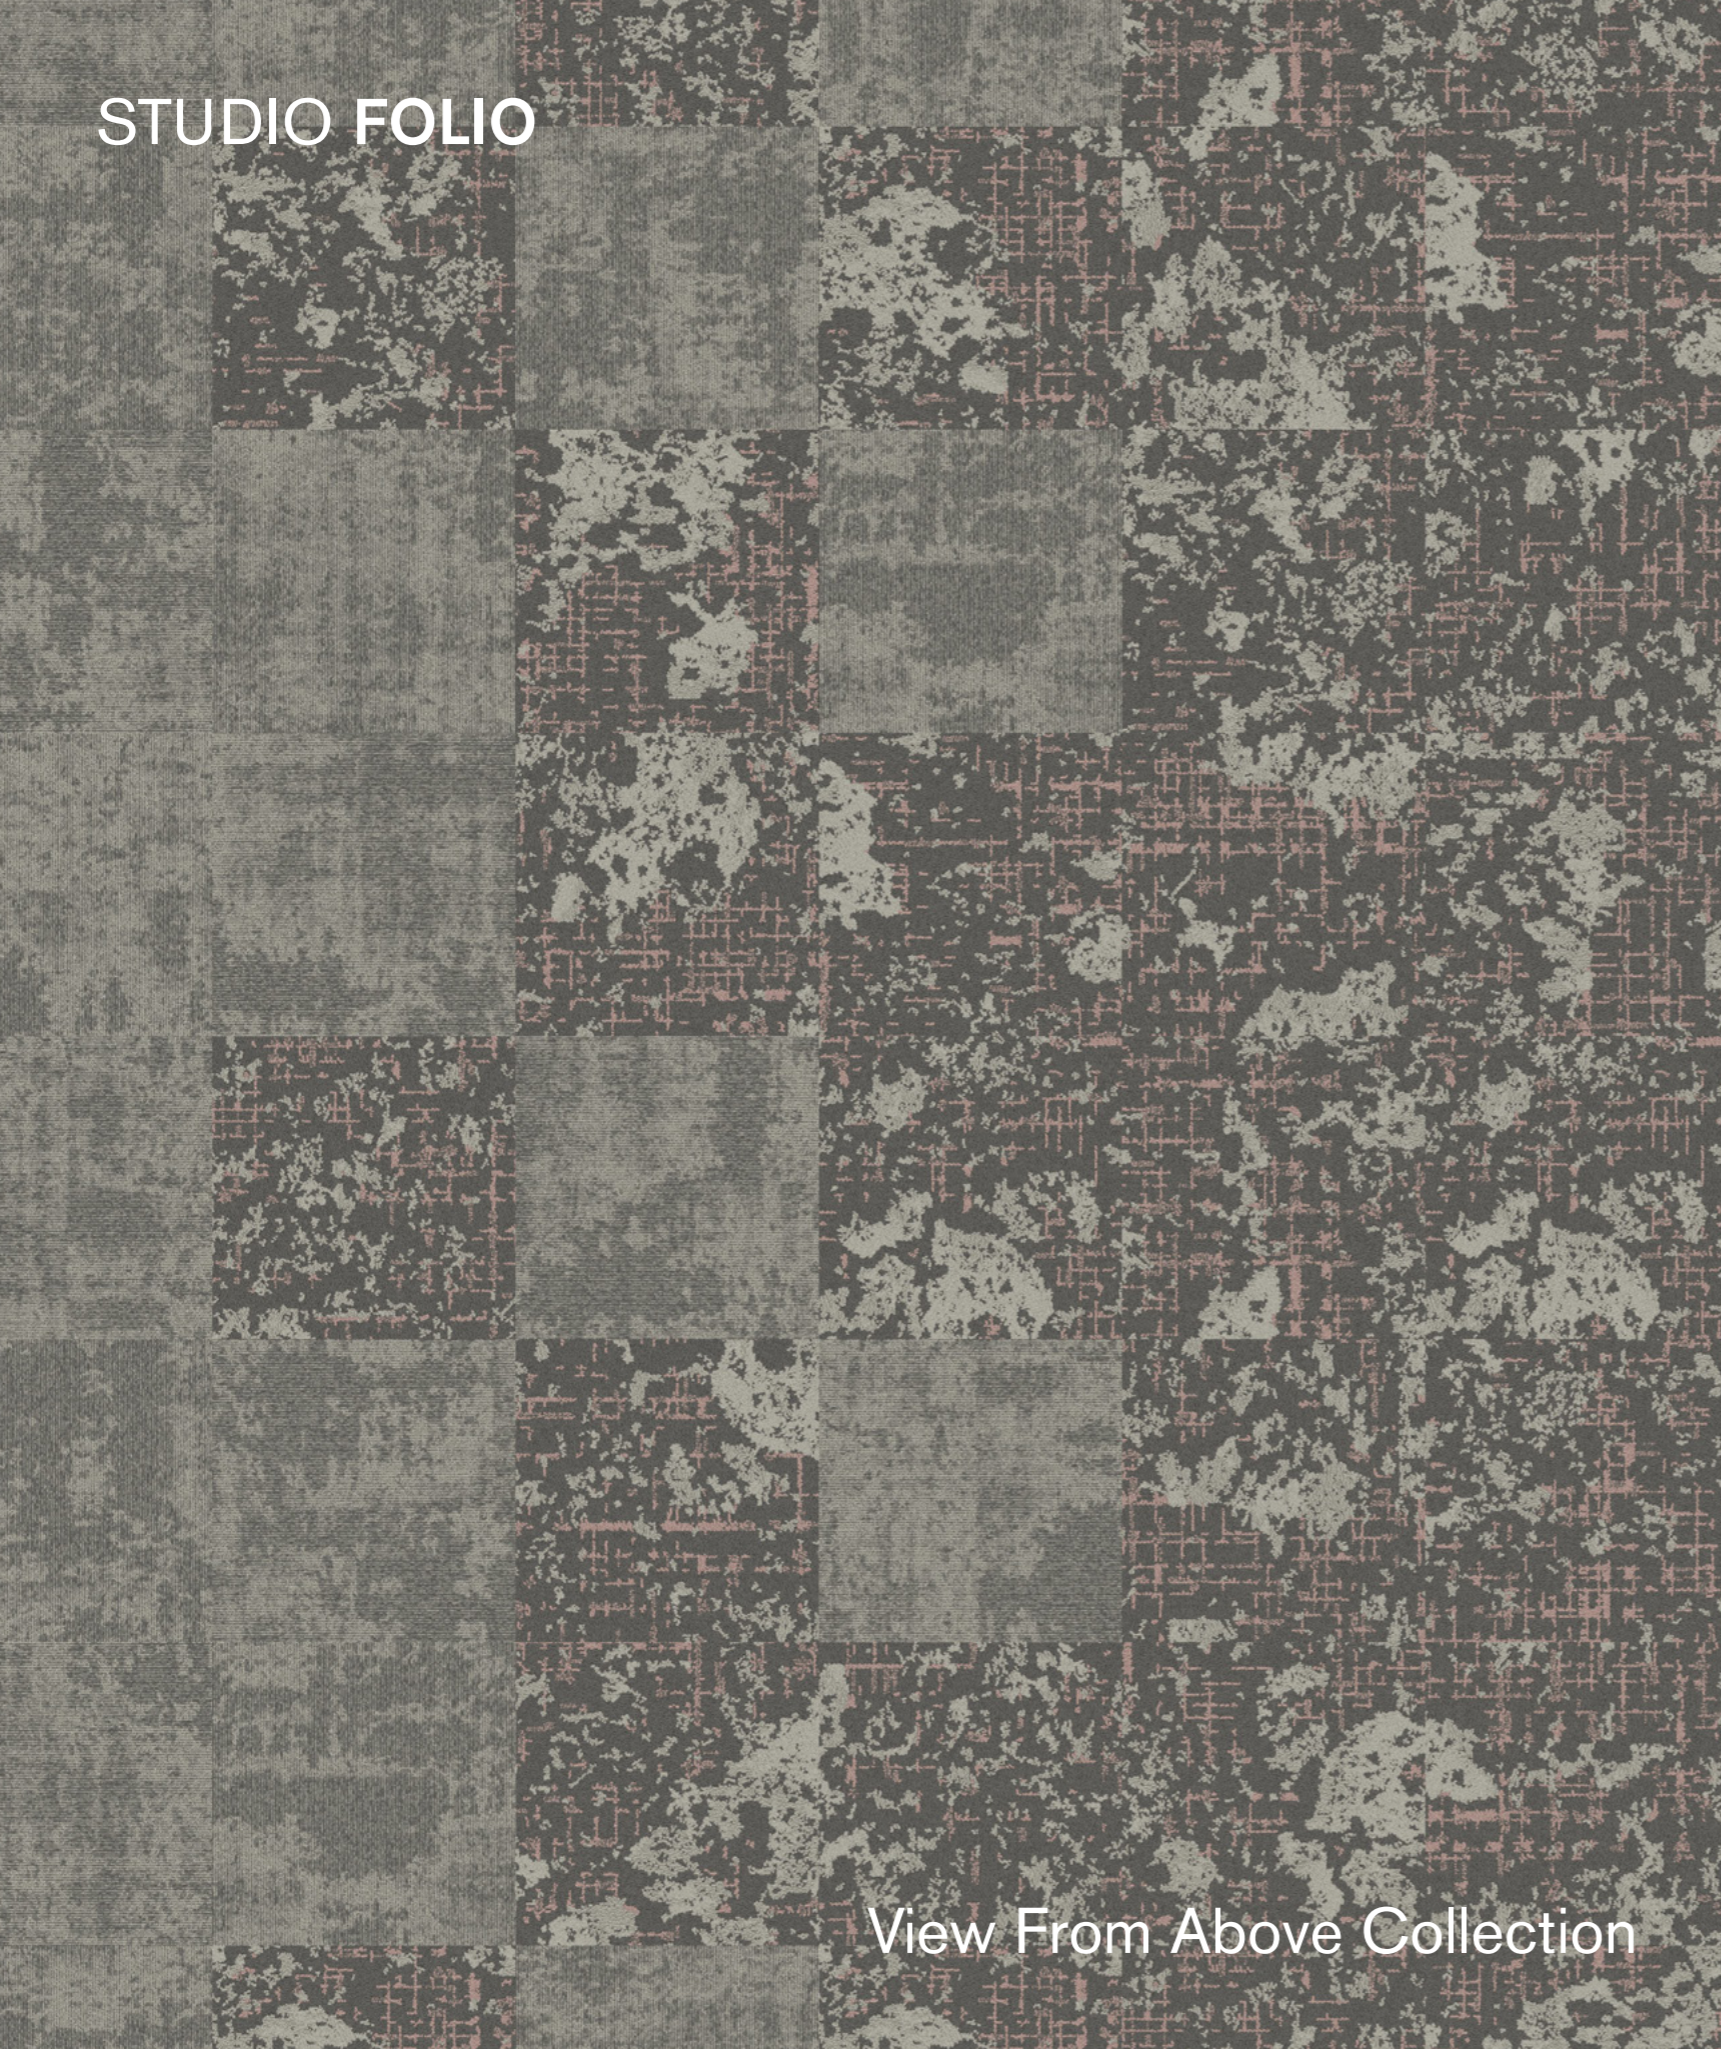

# Custom Color

Head in the Clouds  
267120-420

Night Flight  
267120-423

Cloud Cover  
267120-424

Head in the Clouds  
105720 Tawny Fields

Night Flight  
105699 Cardoon

Cloud Cover  
105711 Cardoon

STUDIO FOLIO