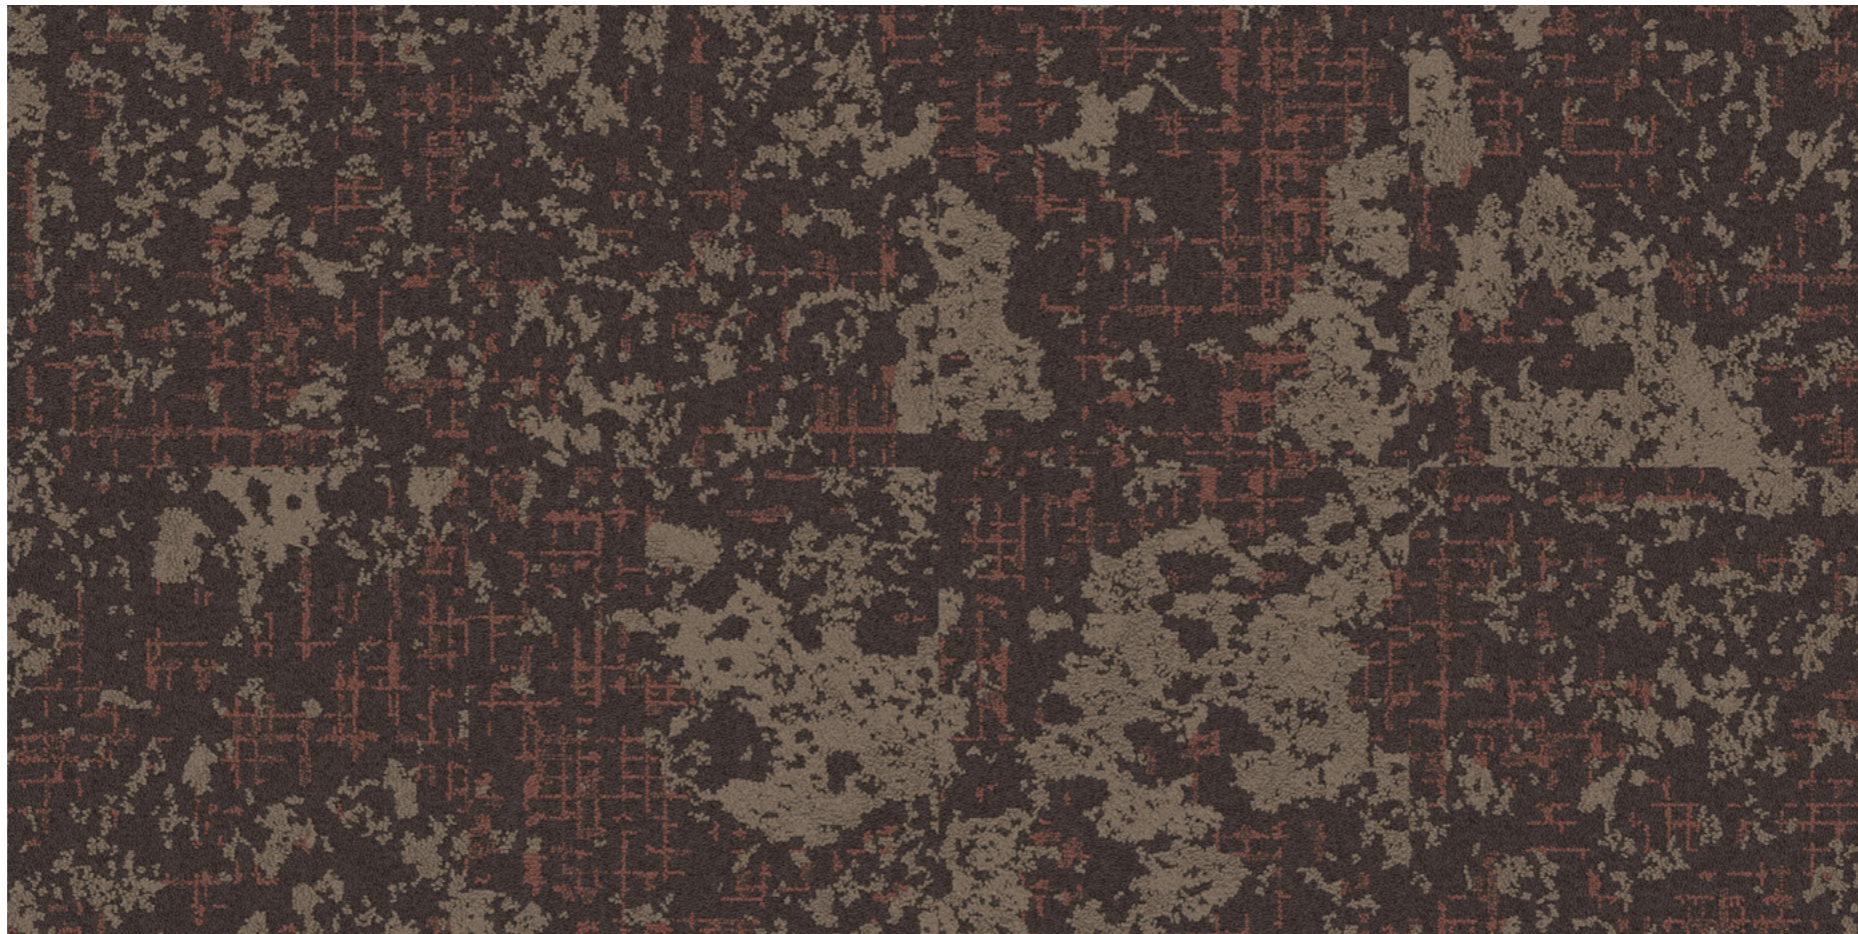

Interface®

PRODUCT HEAD IN THE CLOUDS

COLOR 267120-414

SIZE 50cm

INSTALLED PATTERN BY TILE

PRODUCT NATURAL WOODGRAINS

COLOR A00204 BEECH

SIZE 25cm x 1m

INSTALLED PATTERN BY TILE