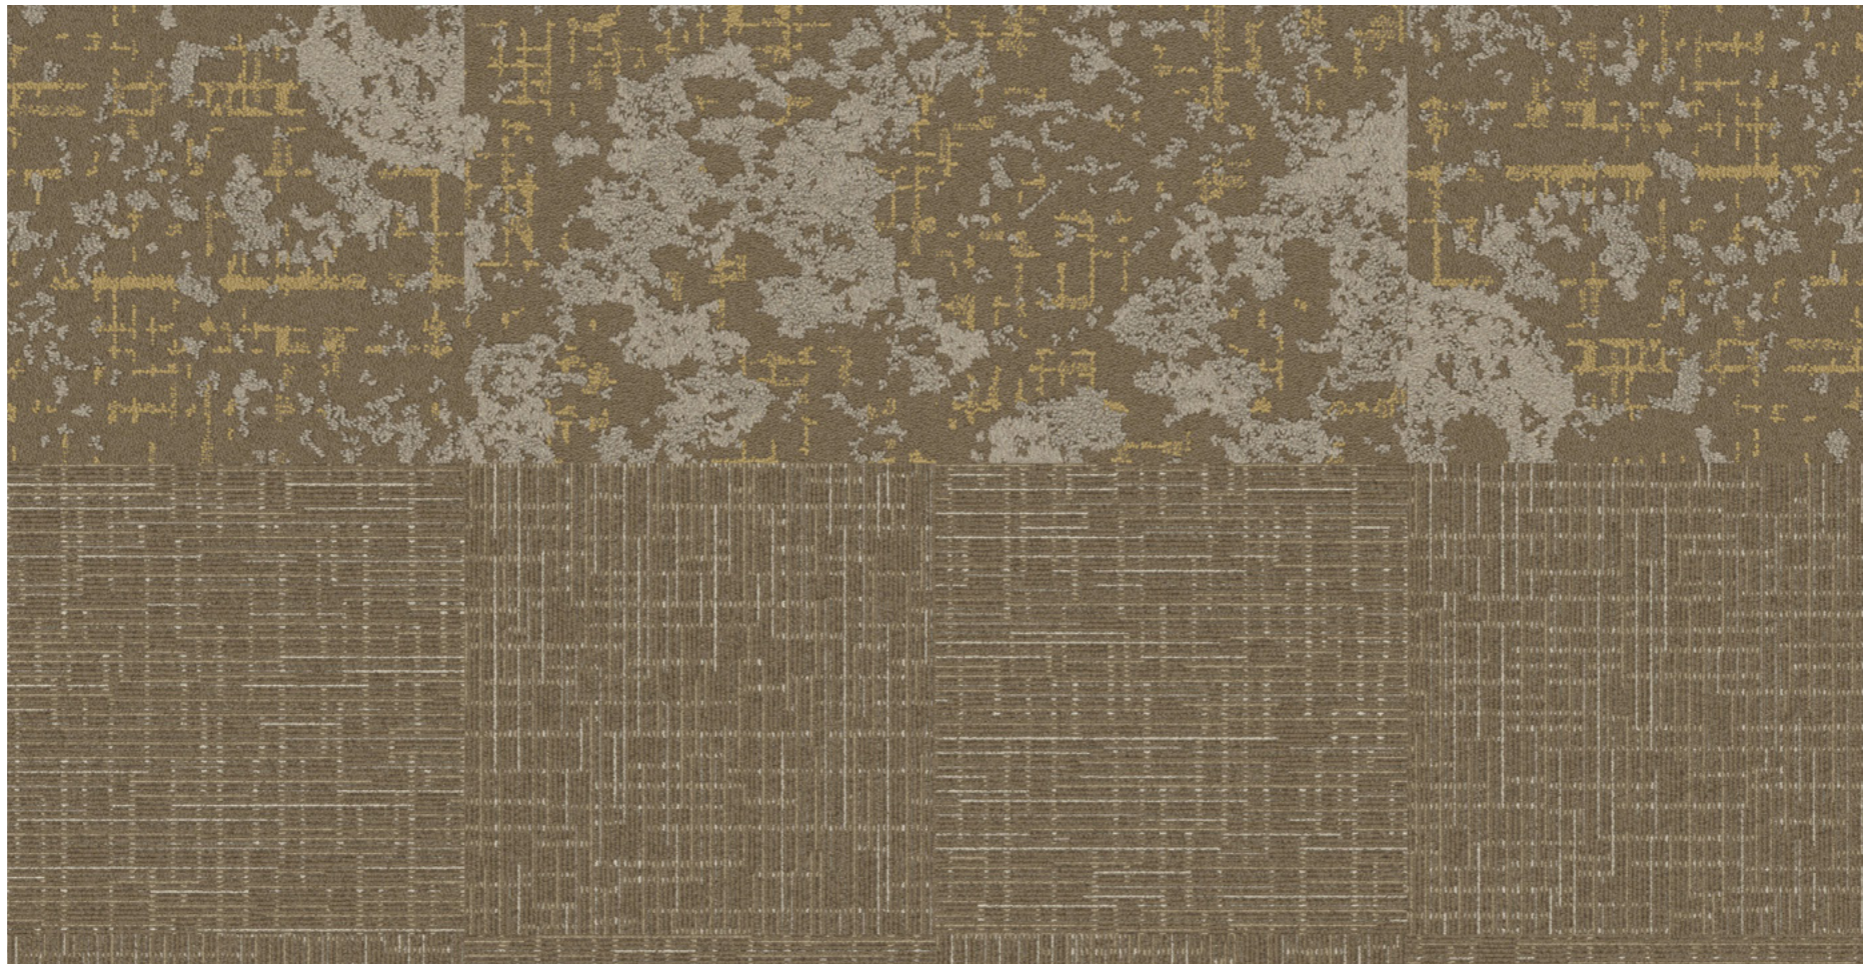

Interface

PRODUCT HEAD IN THE CLOUDS

COLOR 267120-415

SIZE 50cm

INSTALLED PATTERN BY TILE

PRODUCT NIGHT FLIGHT

COLOR 267120-422

SIZE 50cm

INSTALLED PATTERN BY TILE