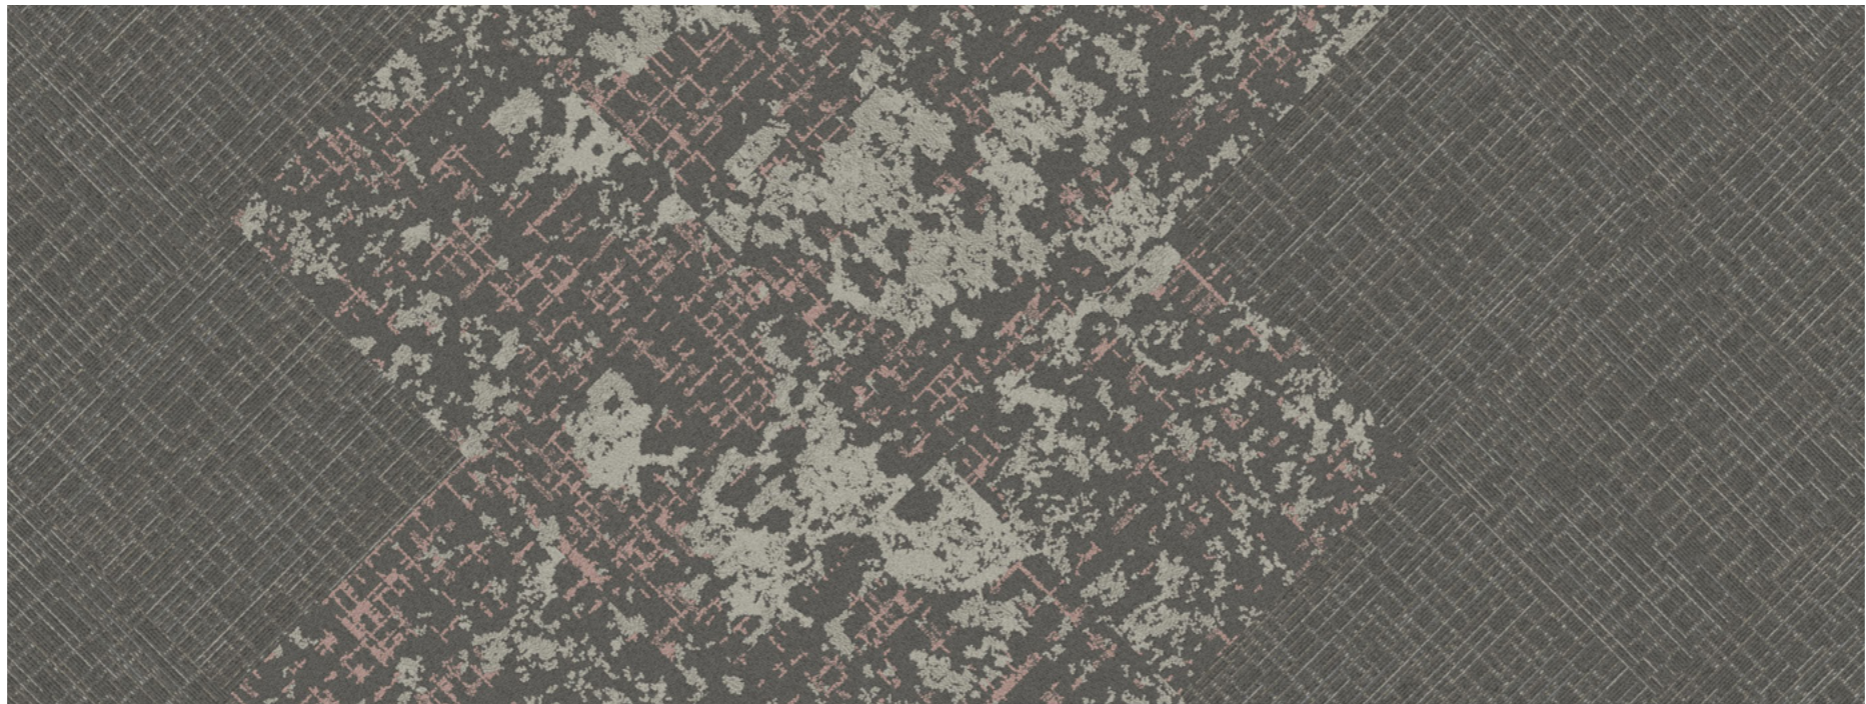

**INSTALLED** PATTERN BY TILE

**PRODUCT** NIGHT FLIGHT

**COLOR** 267120-421, 105698 ROCHKY SHORE

**SIZE** 50cm

**INSTALLED** PATTERN BY TILE