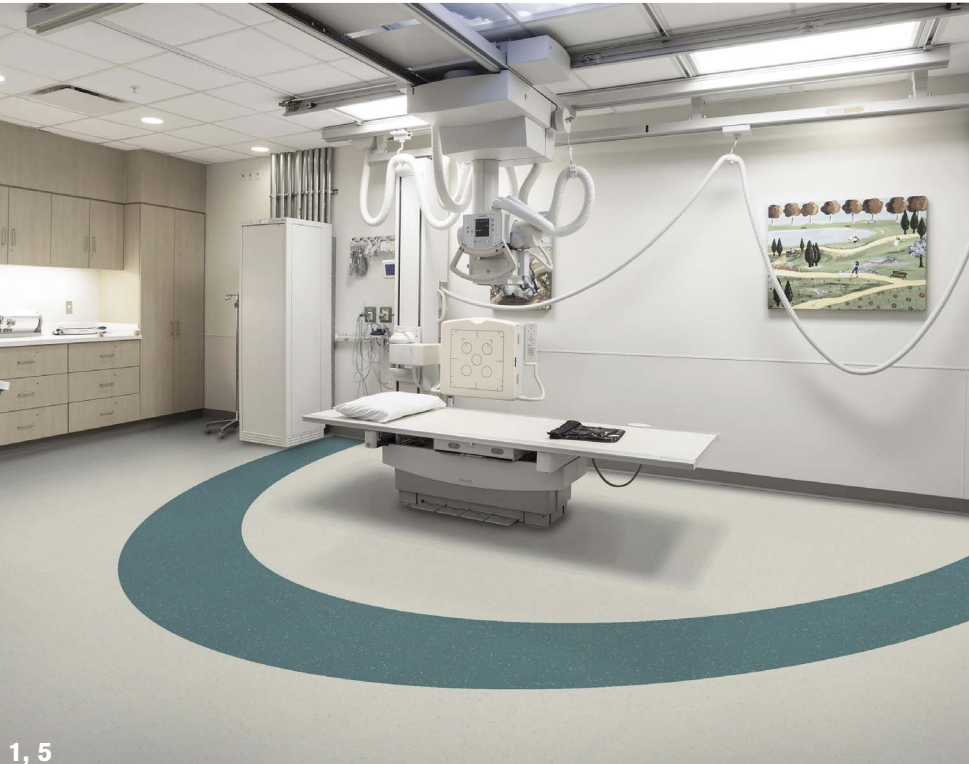

1, 2, 3, 4, 5

1, 5

4

5

1. nora Rubber noraplan environcare 7035 Snow Shoeing
2. nora Rubber noraplan environcare 7064 Water Park

3. nora Rubber noraplan environcare 7077 Graduation
4. nora Rubber noraplan environcare 7072 Leaf Peeping

5. nora Rubber noraplan environcare 7076 County Fair