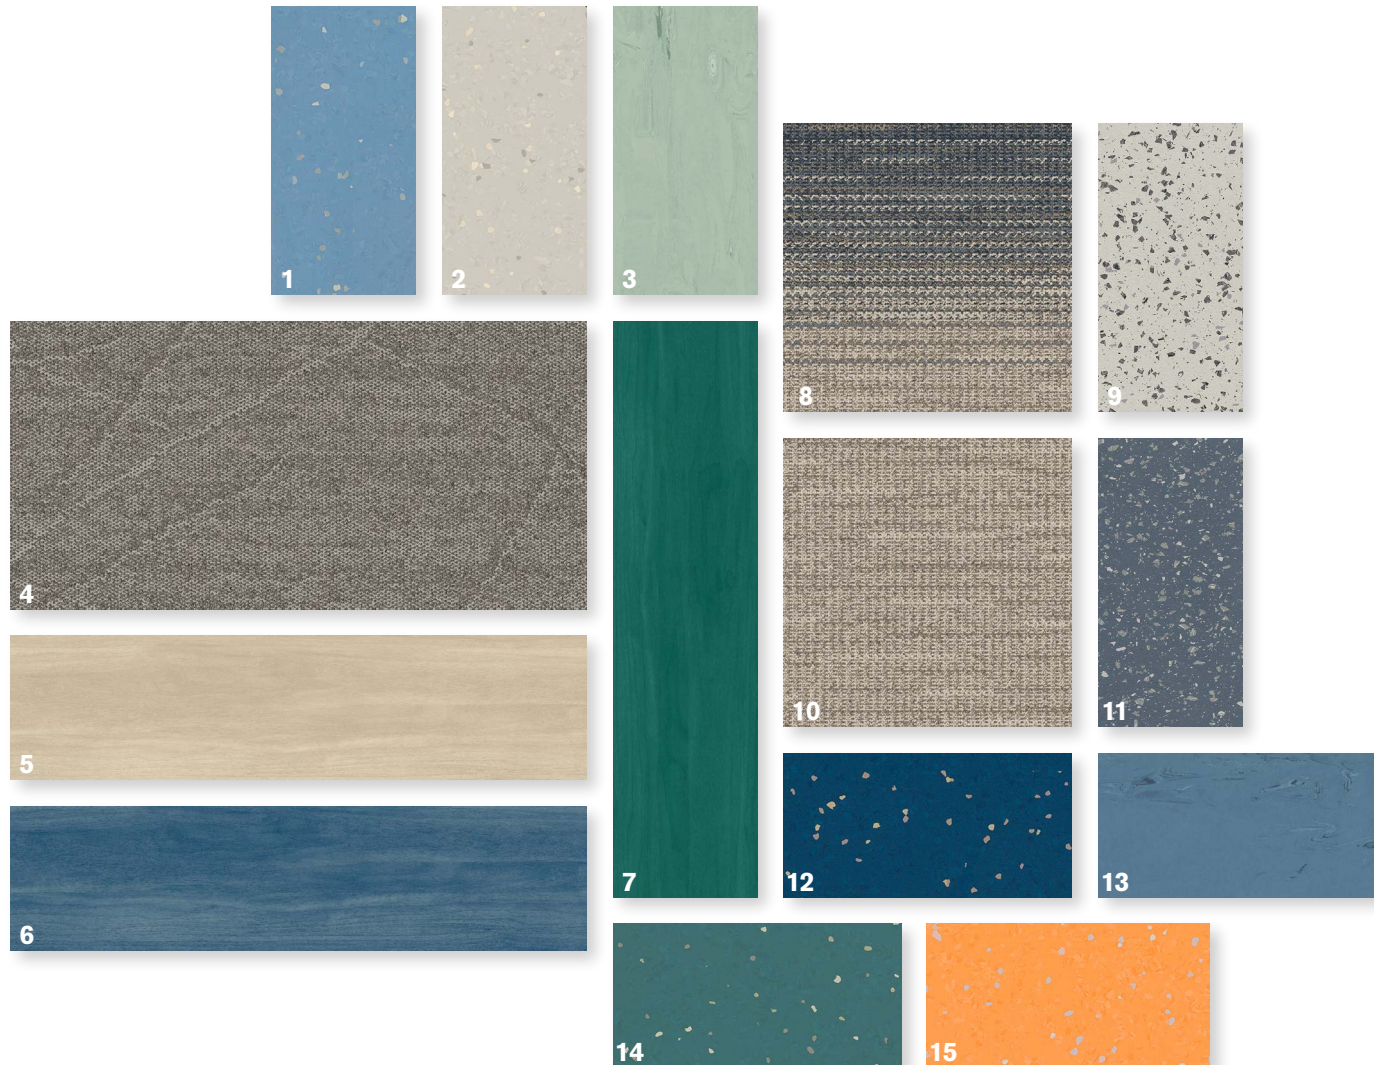

Healthcare

1. nora Rubber noraplan environcare 7064 Water Park	6. LVT Studio Set A00709 Ocean	12. nora Rubber noraplan environcare 7077 Graduation
2. nora Rubber noraplan environcare 7035 Snow Shoeing	7. LVT Studio Set A00724 Turquoise	13. nora Rubber noraplan dariva 7175 Wisteria
3. nora Rubber noraplan dariva 7167 Juniper	8. Carpet Tile WG200 107675 Ash/Slate	14. nora Rubber noraplan environcare 7076 County Fair
4. Carpet Tile Keys View 108141 Oat	9. nora Rubber norament pado 5505 Concrete	15. nora Rubber noraplan environcare 7064 Leaf Peeping
5. LVT Studio Set A00727 Sand	10. Carpet Tile WG100 108053 Ash	
	11. nora Rubber norament pado 5513 Nightshade